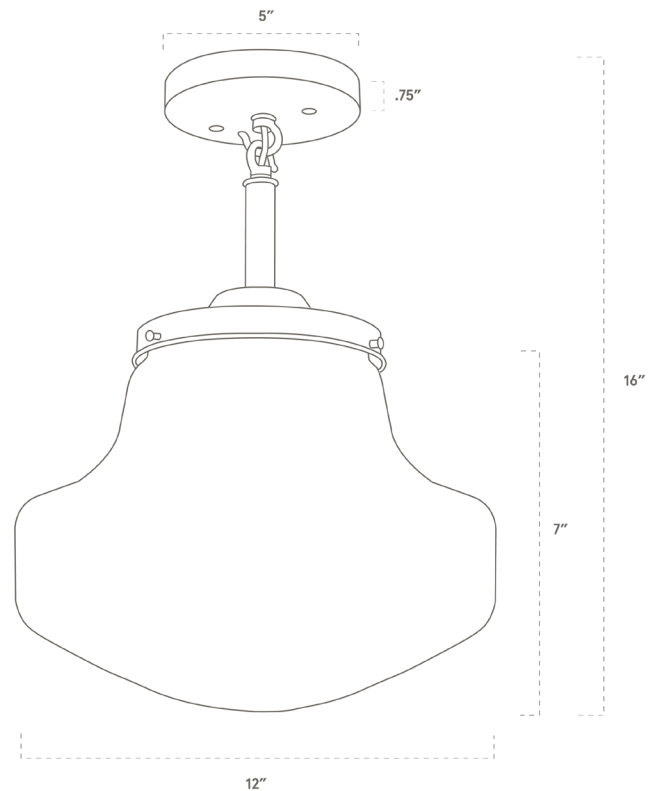

WORLEY'S

LIGHTING

Dilworth Flush Mount w/ Manor Shade

SPECIFICATIONS

- Overall: 12" Depth x 12" Width x 16" Height
- Base: 5" Diameter, .75" Depth
- Shade: 12" Diameter, 7" height
- Materials: Hardwood, Metal, Glass

LAMPING

- Incandescent, Dimable, LED
- Compatible, bulb not included
- 60 Watt Max
- 110V - 220V
- E26 Base

CERTIFICATIONS

UL Listed in USA and Canada for dry and damp locations

Handcrafted in the USA

FINISHES

Available in 7 wood and 6 metal finishes and 2 glass colors. Swatches are available online at worleyslighting.com/finishes

For pricing and purchasing, please visit worleyslighting.com or contact us with further questions.

WORLEYSLIGHTING.COM — 803.230.5170

INFO@WORLEYSLIGHTING.COM