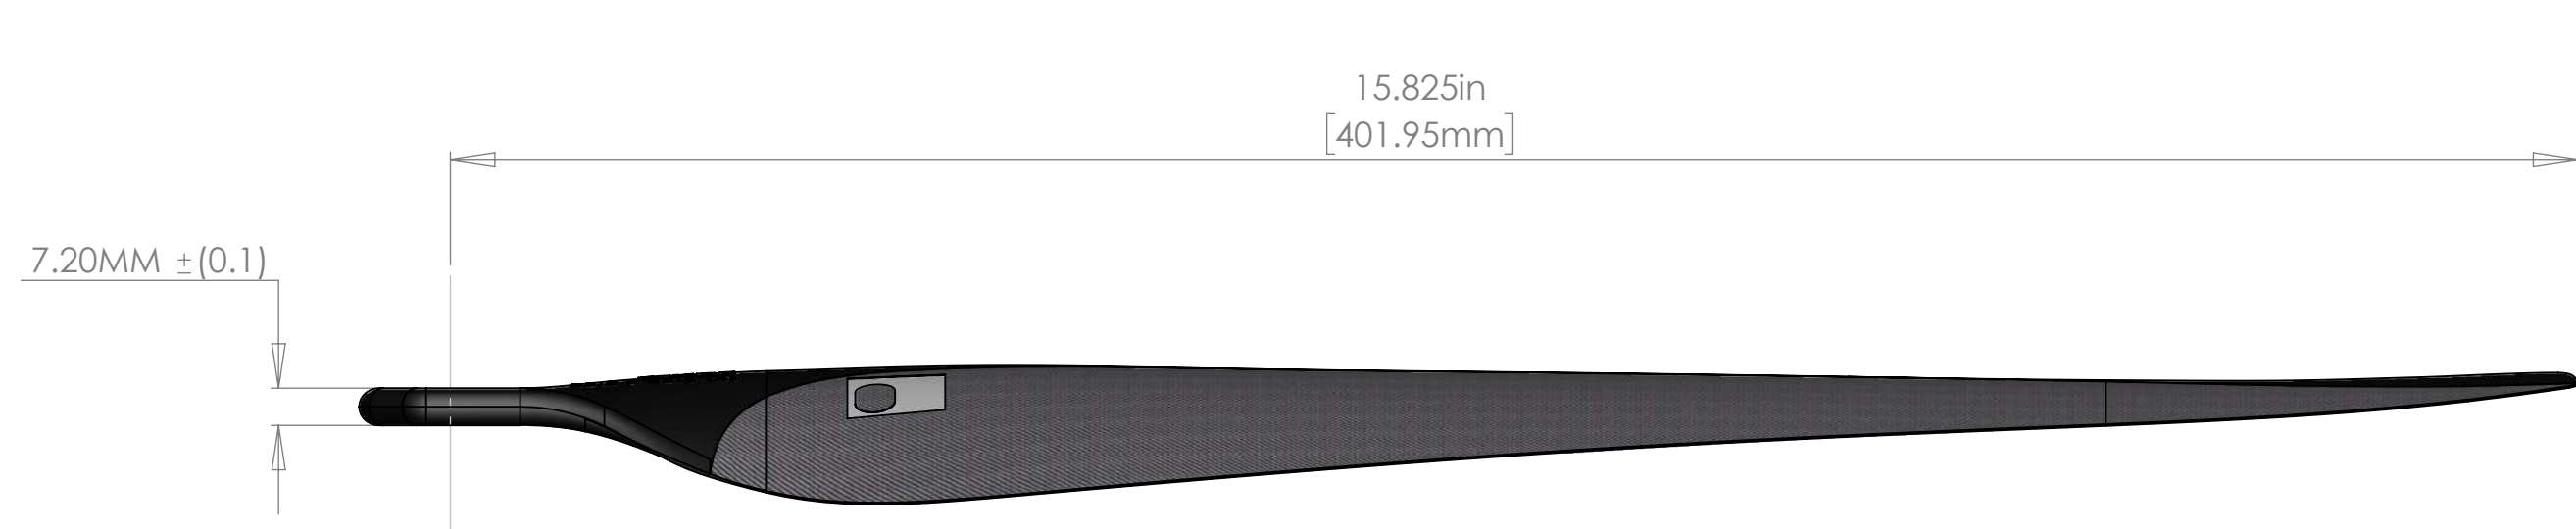

**KDE-CF355 KDE DIRECT CARBON FIBER PROPELLER BLADES 35.5" x 12.1
PRODUCTION RELEASE**

CW (L) EDITION

CCW (R) EDITION

BALANCED-MATCHED PAIRS
2X CCW, 2X CW

INDIVIDUAL PROPELLER BLADE LENGTH

Ø 7.5MM THRU
Ø 7.5MM x Ø 6.00MM SHIM

PROPELLER BLADES AND ADAPTER INSTALLATION DIAMETER

www.KDEDirect.com

www.KDEDirect.com

KDE-CF355