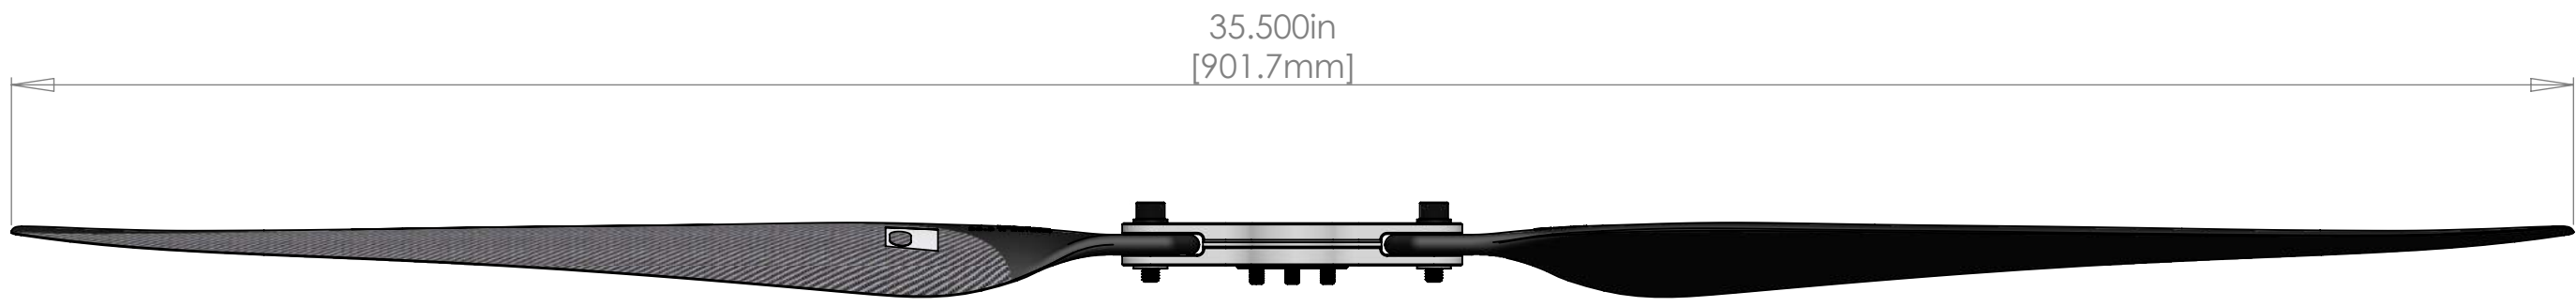

**KDE-CF355 KDE DIRECT CARBON FIBER PROPELLER BLADES 35.5" x 12.1
PRODUCTION RELEASE**

CW (L) EDITION

CCW (R) EDITION

BALANCED-MATCHED PAIRS
2X CCW, 2X CW

INDIVIDUAL PROPELLER BLADE LENGTH

Ø 7.5MM THRU
Ø 7.5MM x Ø 6.00MM SHIM

PROPELLER BLADES AND ADAPTER INSTALLATION DIAMETER

www.KDEDirect.com

www.KDEDirect.com

KDE-CF355