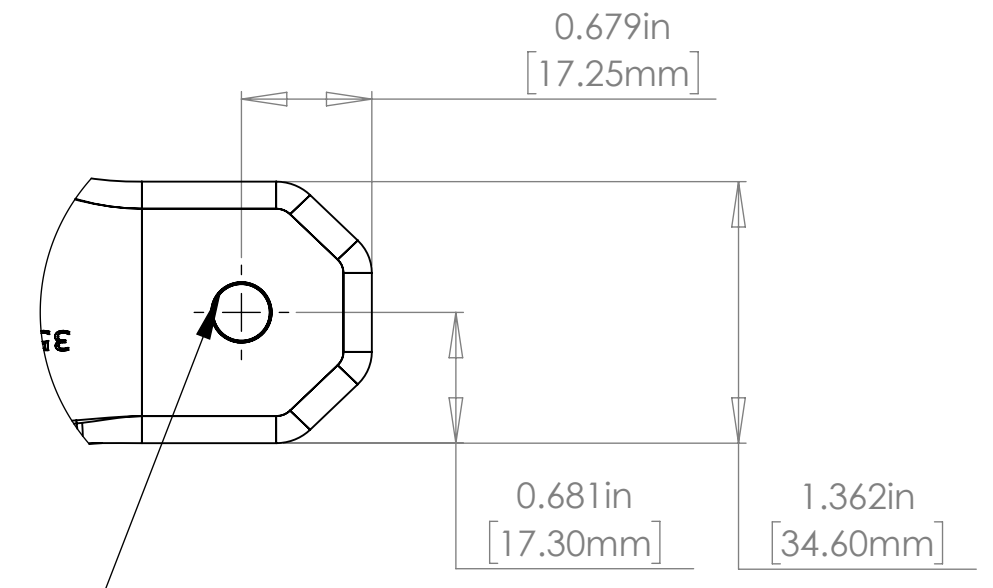

**KDE-CF355 KDE DIRECT CARBON FIBER PROPELLER BLADES 35.5" x 12.1
PRODUCTION RELEASE**

CW (L) EDITION

CCW (R) EDITION

BALANCED-MATCHED PAIRS
2X CCW, 2X CW

INDIVIDUAL PROPELLER BLADE LENGTH

Ø 7.5MM THRU
Ø 7.5MM x Ø 6.00MM SHIM

PROPELLER BLADES AND ADAPTER INSTALLATION DIAMETER

www.KDEDirect.com

www.KDEDirect.com

KDE-CF355