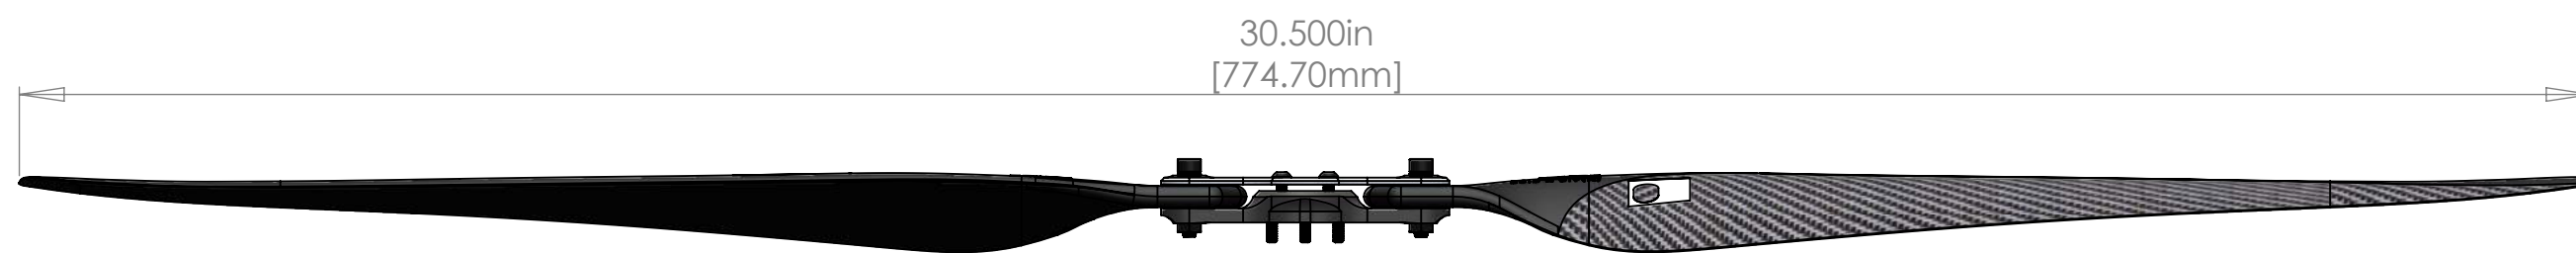

**KDE-CF305 KDE DIRECT CARBON FIBER PROPELLER BLADES, 30.5" x 9.7  
PRODUCTION RELEASE**

CW (L) EDITION

CCW (R) EDITION

Dual - Propeller Edition Includes  
2 CW & 2 CCW Balanced and Matched Propellers

Triple - Propeller Edition Includes  
3 CW & 3 CCW Balanced and Matched Propellers

INDIVIDUAL PROPELLER BLADE LENGTH

PROPELLER BLADES AND ADAPTER INSTALLATION DIAMETER

[www.KDEDirect.com](http://www.KDEDirect.com)

[www.KDEDirect.com](http://www.KDEDirect.com)  
KDE-CF305