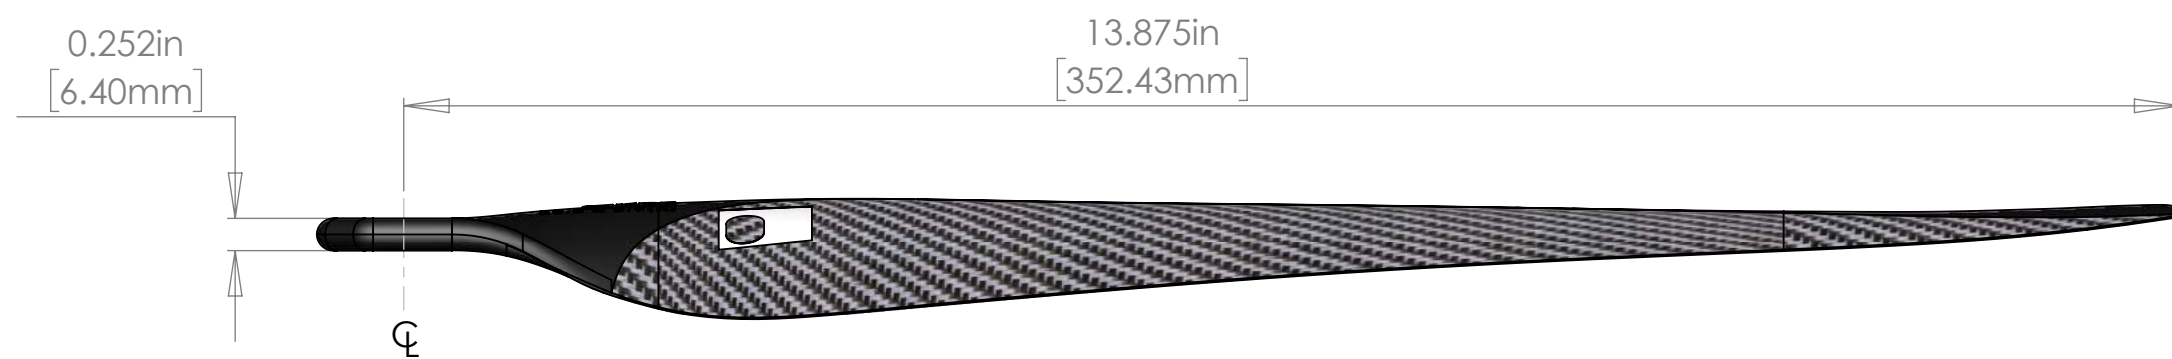

**KDE-CF305 KDE DIRECT CARBON FIBER PROPELLER BLADES, 30.5" x 9.7  
PRODUCTION RELEASE**

CW (L) EDITION

CCW (R) EDITION

Dual - Propeller Edition Includes  
2 CW & 2 CCW Balanced and Matched Propellers

Triple - Propeller Edition Includes  
3 CW & 3 CCW Balanced and Matched Propellers

INDIVIDUAL PROPELLER BLADE LENGTH

PROPELLER BLADES AND ADAPTER INSTALLATION DIAMETER

[www.KDEDirect.com](http://www.KDEDirect.com)

[www.KDEDirect.com](http://www.KDEDirect.com)  
KDE-CF305