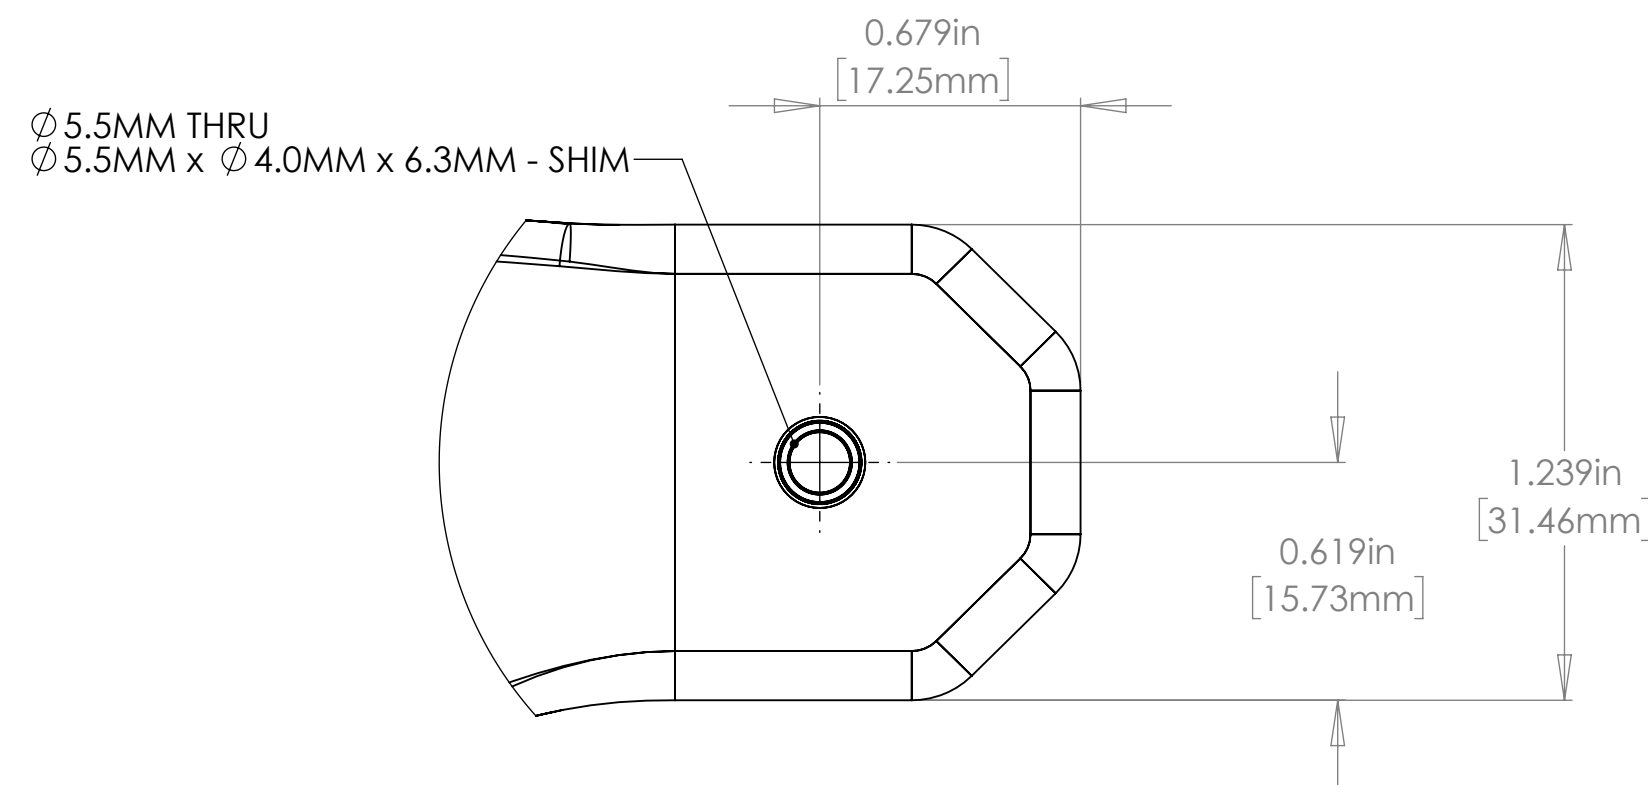

**KDE-CF305 KDE DIRECT CARBON FIBER PROPELLER BLADES, 30.5" x 9.7  
PRODUCTION RELEASE**

CW (L) EDITION

CCW (R) EDITION

Dual - Propeller Edition Includes  
2 CW & 2 CCW Balanced and Matched Propellers

Triple - Propeller Edition Includes  
3 CW & 3 CCW Balanced and Matched Propellers

INDIVIDUAL PROPELLER BLADE LENGTH

PROPELLER BLADES AND ADAPTER INSTALLATION DIAMETER

[www.KDEDirect.com](http://www.KDEDirect.com)

[www.KDEDirect.com](http://www.KDEDirect.com)  
KDE-CF305