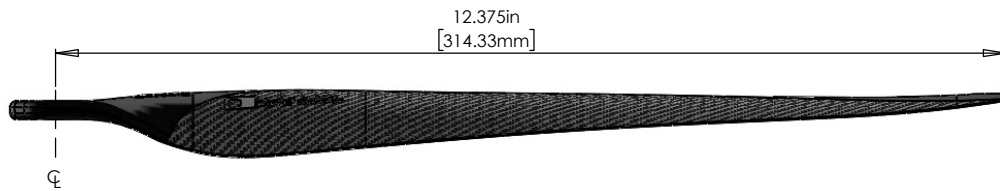

KDE-CF275 KDE DIRECT CARBON FIBER PROPELLER BLADES, 27.5" x 8.9
PRODUCTION RELEASE

CW (L) EDITION

CCW (R) EDITION

BALANCED-MATCHED PAIRS
2X CCW, 2X CW

BALANCED-MATCHED TRIPLES
3X CCW, 3X CW

INDIVIDUAL PROPELLER BLADE LENGTH

PROPELLER BLADES AND ADAPTER INSTALLATION DIAMETER

www.KDEdirect.com
KDE-CF275