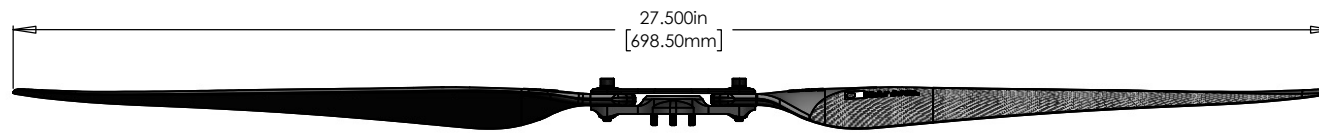

KDE-CF275 KDE DIRECT CARBON FIBER PROPELLER BLADES, 27.5" x 8.9
PRODUCTION RELEASE

CW (L) EDITION

CCW (R) EDITION

BALANCED-MATCHED PAIRS
2X CCW, 2X CW

BALANCED-MATCHED TRIPLES
3X CCW, 3X CW

INDIVIDUAL PROPELLER BLADE LENGTH