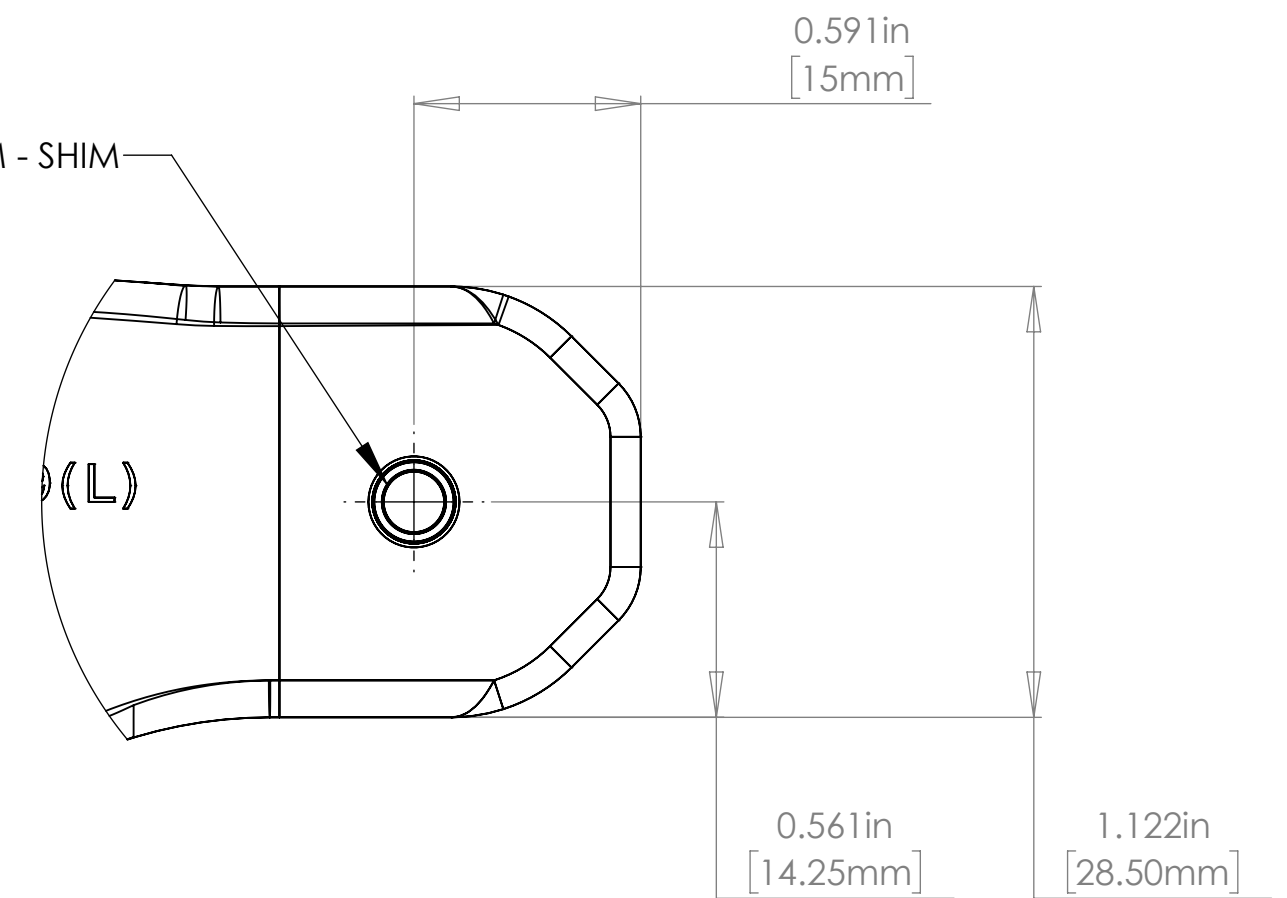

KDE-CF275 KDE DIRECT CARBON FIBER PROPELLER BLADES, 27.5" x 8.9
PRODUCTION RELEASE

CW (L) EDITION

CCW (R) EDITION

Dual - Propeller Edition Includes
 2 CW & 2CCW Balanced and Matched Propellers

Triple - Propeller Edition Includes
 3 CW & 3 CCW Balanced and Matched Propellers

INDIVIDUAL PROPELLER BLADE LENGTH

Ø 5.5MM THRU
 Ø 5.5MM x Ø 4.0MM x 5.75MM - SHIM

PROPELLER BLADES AND ADAPTER INSTALLATION DIAMETER

www.KDEDirect.com

www.KDEDirect.com
KDE-CF275