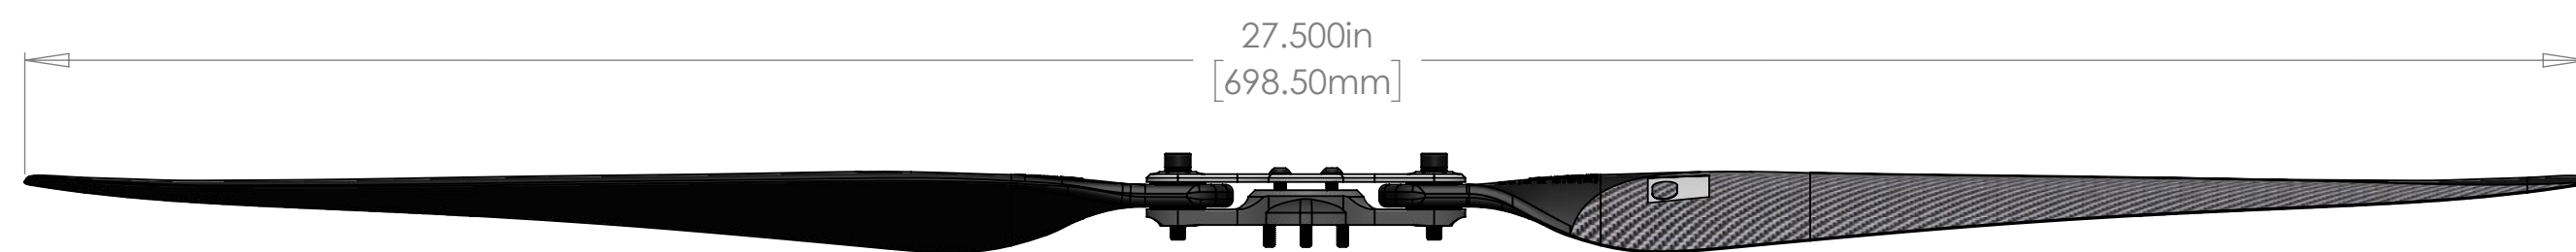

KDE-CF275 KDE DIRECT CARBON FIBER PROPELLER BLADES, 27.5" x 8.9
PRODUCTION RELEASE

CW (L) EDITION

CCW (R) EDITION

Dual - Propeller Edition Includes
 2 CW & 2CCW Balanced and Matched Propellers

Triple - Propeller Edition Includes
 3 CW & 3 CCW Balanced and Matched Propellers

INDIVIDUAL PROPELLER BLADE LENGTH

Ø 5.5MM THRU
 Ø 5.5MM x Ø 4.0MM x 5.75MM - SHIM

PROPELLER BLADES AND ADAPTER INSTALLATION DIAMETER

www.KDEDirect.com

www.KDEDirect.com
KDE-CF275