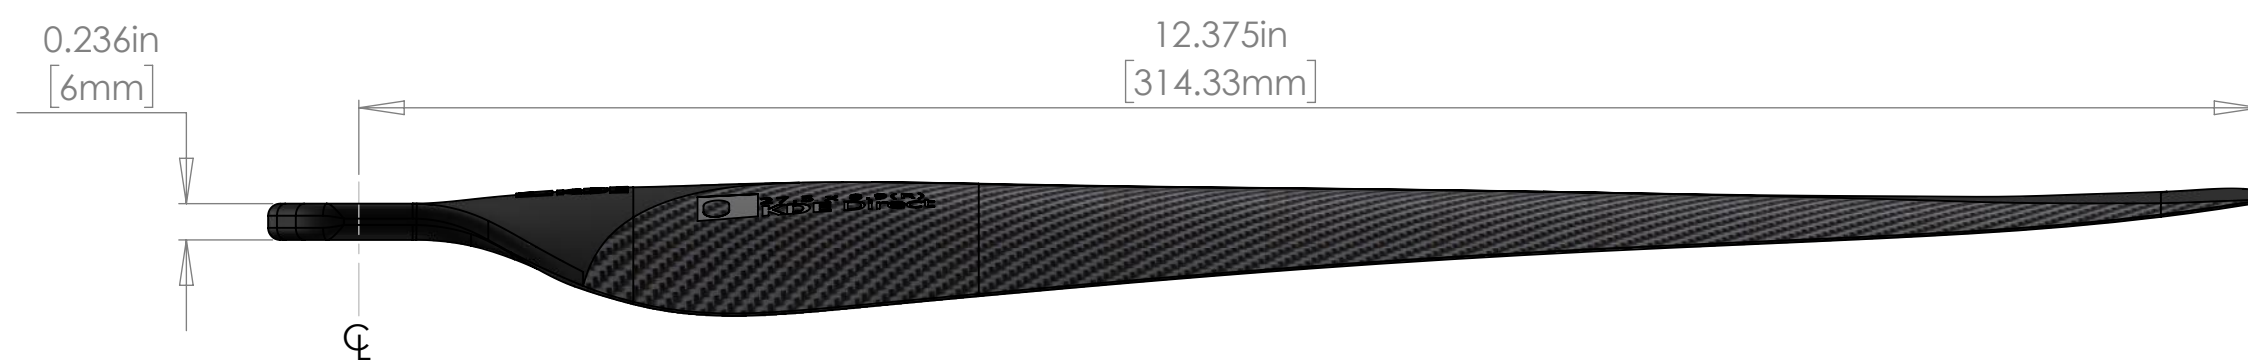

KDE-CF275 KDE DIRECT CARBON FIBER PROPELLER BLADES, 27.5" x 8.9
PRODUCTION RELEASE

CW (L) EDITION

CCW (R) EDITION

Dual - Propeller Edition Includes
 2 CW & 2CCW Balanced and Matched Propellers

Triple - Propeller Edition Includes
 3 CW & 3 CCW Balanced and Matched Propellers

INDIVIDUAL PROPELLER BLADE LENGTH

Ø 5.5MM THRU
 Ø 5.5MM x Ø 4.0MM x 5.75MM - SHIM

PROPELLER BLADES AND ADAPTER INSTALLATION DIAMETER

www.KDEDirect.com

www.KDEDirect.com
KDE-CF275