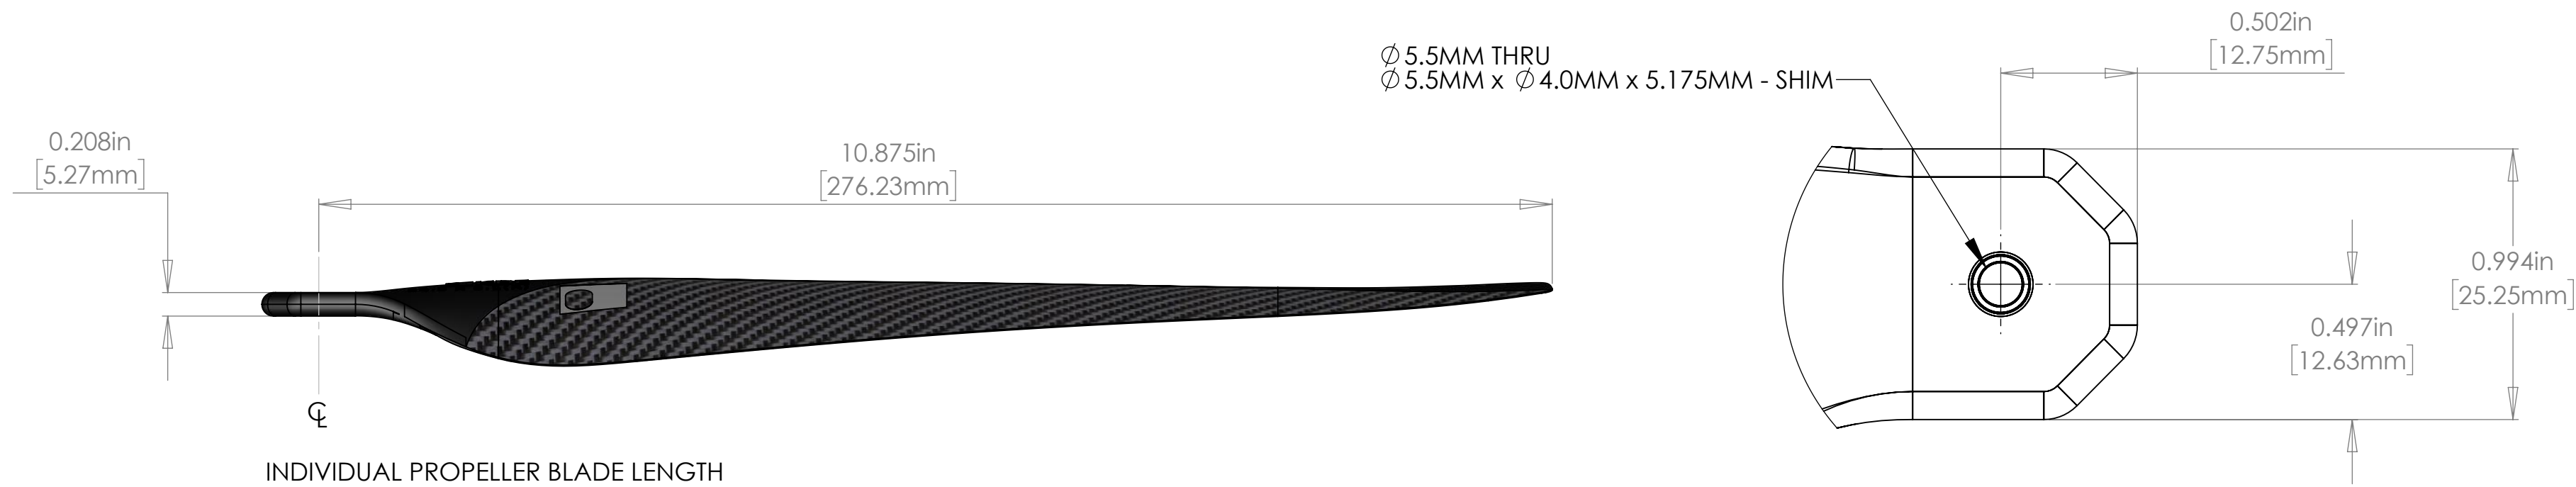

**KDE-CF245 KDE DIRECT CARBON FIBER PROPELLER BLADES, 24.5" x 8.1
PRODUCTION RELEASE**

Dual - Propeller Edition Includes
2 CW & 2CCW Balanced and Matched Propellers

Triple - Propeller Edition Includes
3 CW & 3 CCW Balanced and Matched Propellers