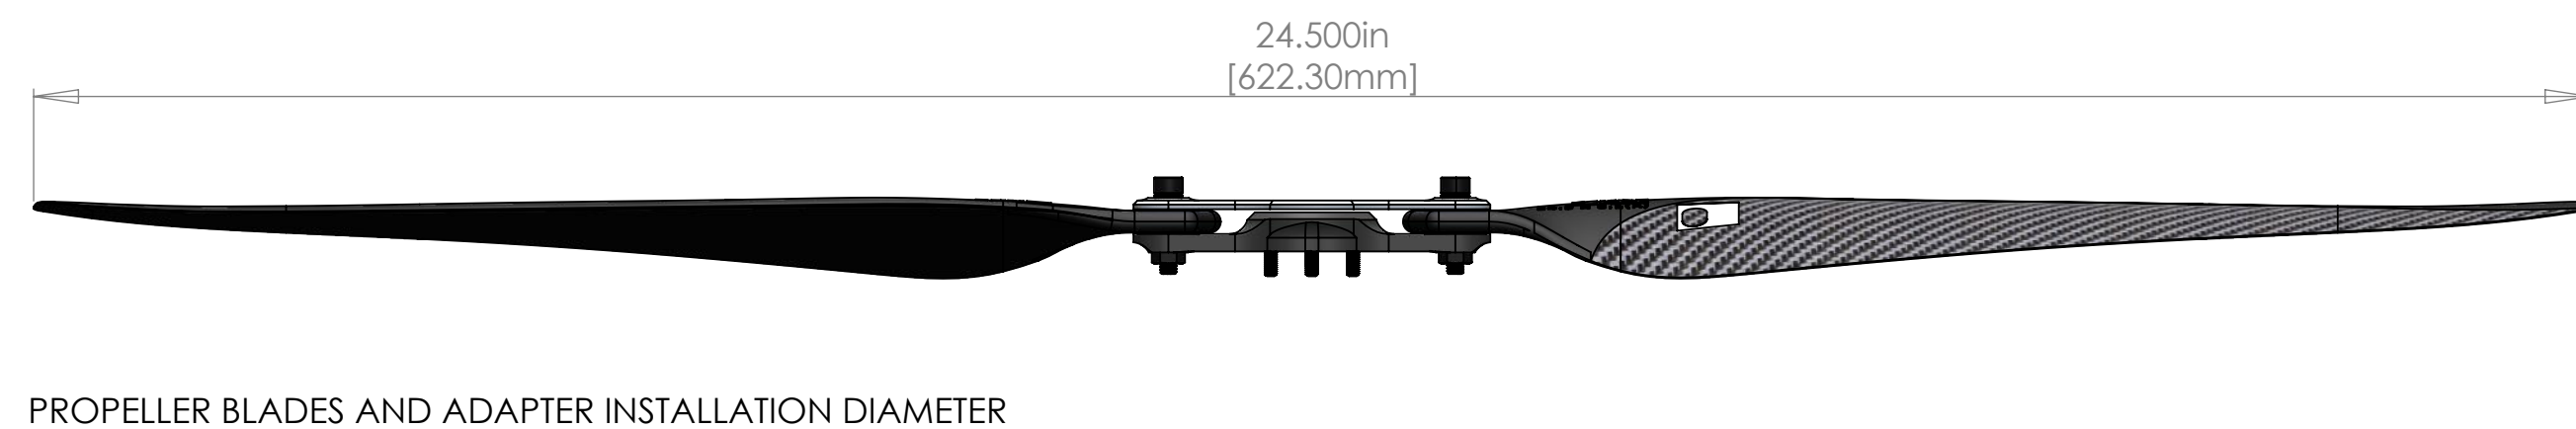

**KDE-CF245 KDE DIRECT CARBON FIBER PROPELLER BLADES, 24.5" x 8.1
PRODUCTION RELEASE**

Dual - Propeller Edition Includes
2 CW & 2CCW Balanced and Matched Propellers

Triple - Propeller Edition Includes
3 CW & 3 CCW Balanced and Matched Propellers