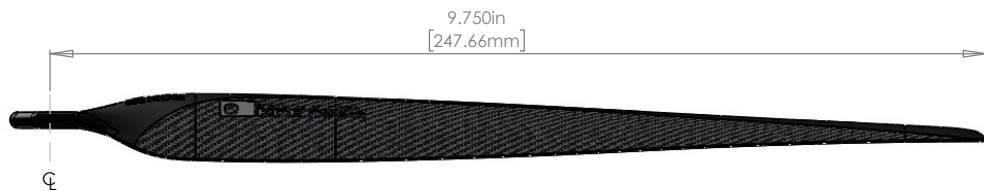

**KDE-CF215 KDE DIRECT CARBON FIBER PROPELLER BLADES, 21.5" x 7.3  
PRODUCTION RELEASE**

CW (L) EDITION

CCW (R) EDITION

BALANCED-MATCHED PAIRS  
2X CCW, 2X CW

BALANCED-MATCHED TRIPLES  
3X CCW, 3X CW

INDIVIDUAL PROPELLER BLADE LENGTH

PROPELLER BLADES AND ADAPTER INSTALLATION DIAMETER

[www.KDEDirect.com](http://www.KDEDirect.com)  
**KDE-CF215**