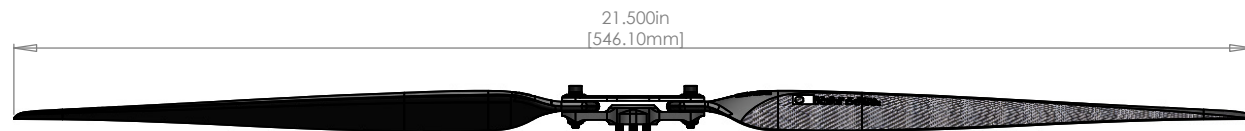

**KDE-CF215 KDE DIRECT CARBON FIBER PROPELLER BLADES, 21.5" x 7.3  
PRODUCTION RELEASE**

CW (L) EDITION

CCW (R) EDITION

BALANCED-MATCHED PAIRS  
2X CCW, 2X CW

BALANCED-MATCHED TRIPLES  
3X CCW, 3X CW

INDIVIDUAL PROPELLER BLADE LENGTH

PROPELLER BLADES AND ADAPTER INSTALLATION DIAMETER

[www.KDEDirect.com](http://www.KDEDirect.com)  
**KDE-CF215**