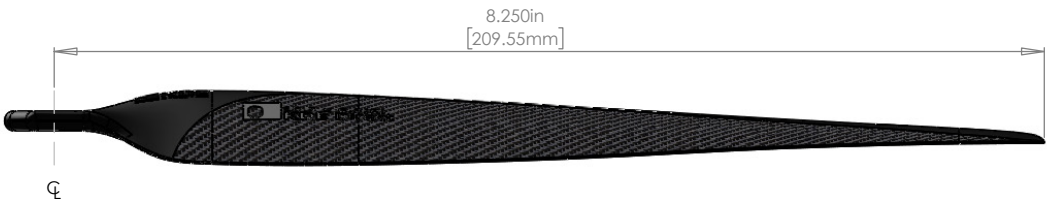

**KDE-CF185 KDE DIRECT CARBON FIBER PROPELLER BLADES, 18.5" x 6.3
PRODUCTION RELEASE**

CW (L) EDITION

CCW (R) EDITION

BALANCED-MATCHED PAIRS
2X CCW, 2X CW

BALANCED-MATCHED TRIPLES
3X CCW, 3X CW

INDIVIDUAL PROPELLER BLADE LENGTH