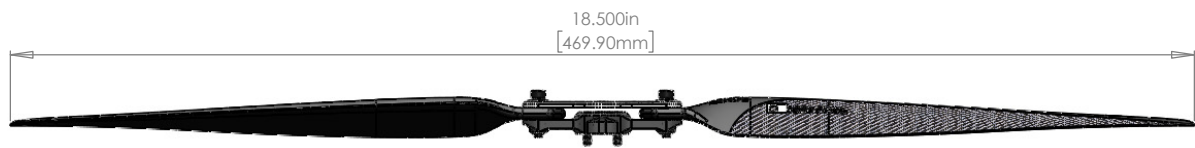

**KDE-CF185 KDE DIRECT CARBON FIBER PROPELLER BLADES, 18.5" x 6.3
PRODUCTION RELEASE**

CW (L) EDITION

CCW (R) EDITION

BALANCED-MATCHED PAIRS
2X CCW, 2X CW

BALANCED-MATCHED TRIPLES
3X CCW, 3X CW

INDIVIDUAL PROPELLER BLADE LENGTH