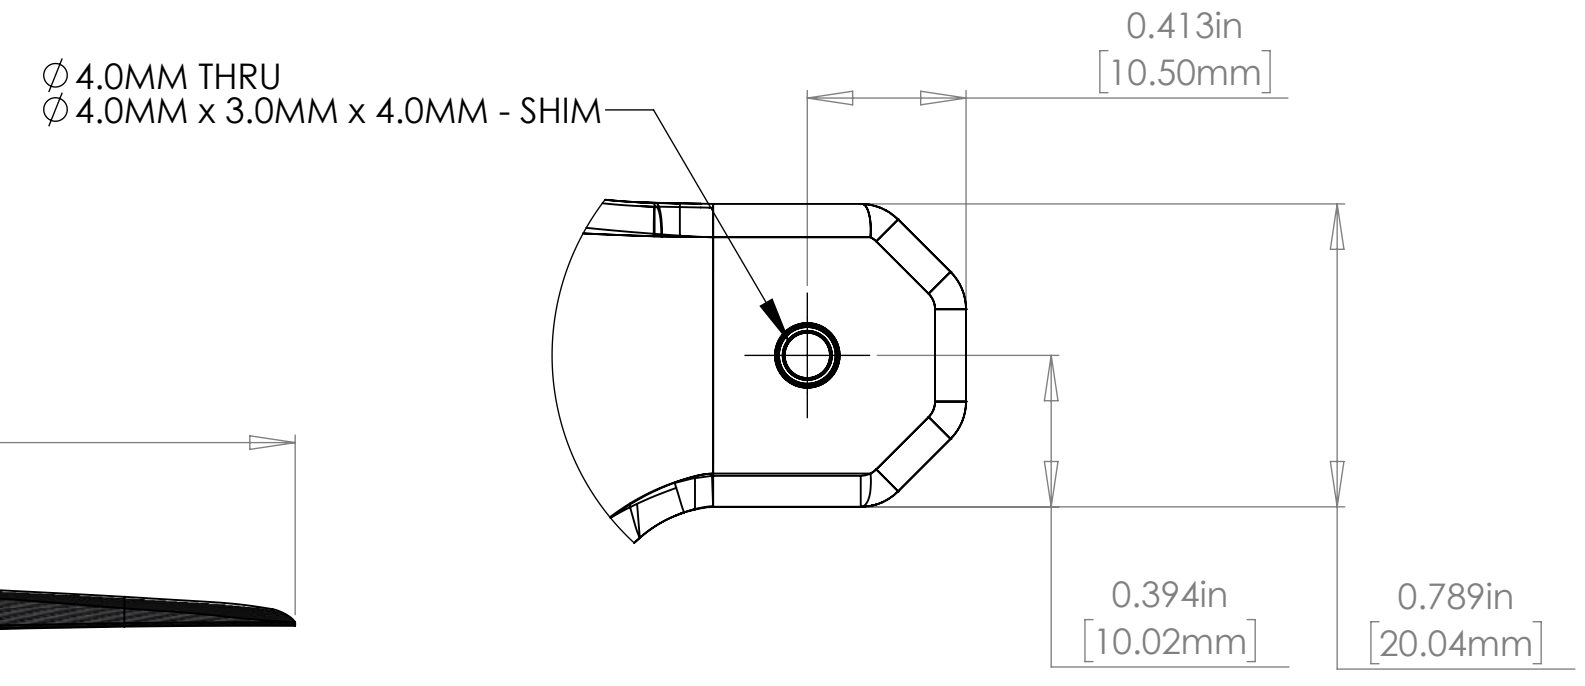

**KDE-CF185 KDE DIRECT CARBON FIBER PROPELLER BLADES, 18.5" x 6.3
PRODUCTION RELEASE**

Dual - Propeller Edition Includes
2 CW & 2CCW Balanced and Matched Propellers

Triple - Propeller Edition Includes
3 CW & 3 CCW Balanced and Matched Propellers