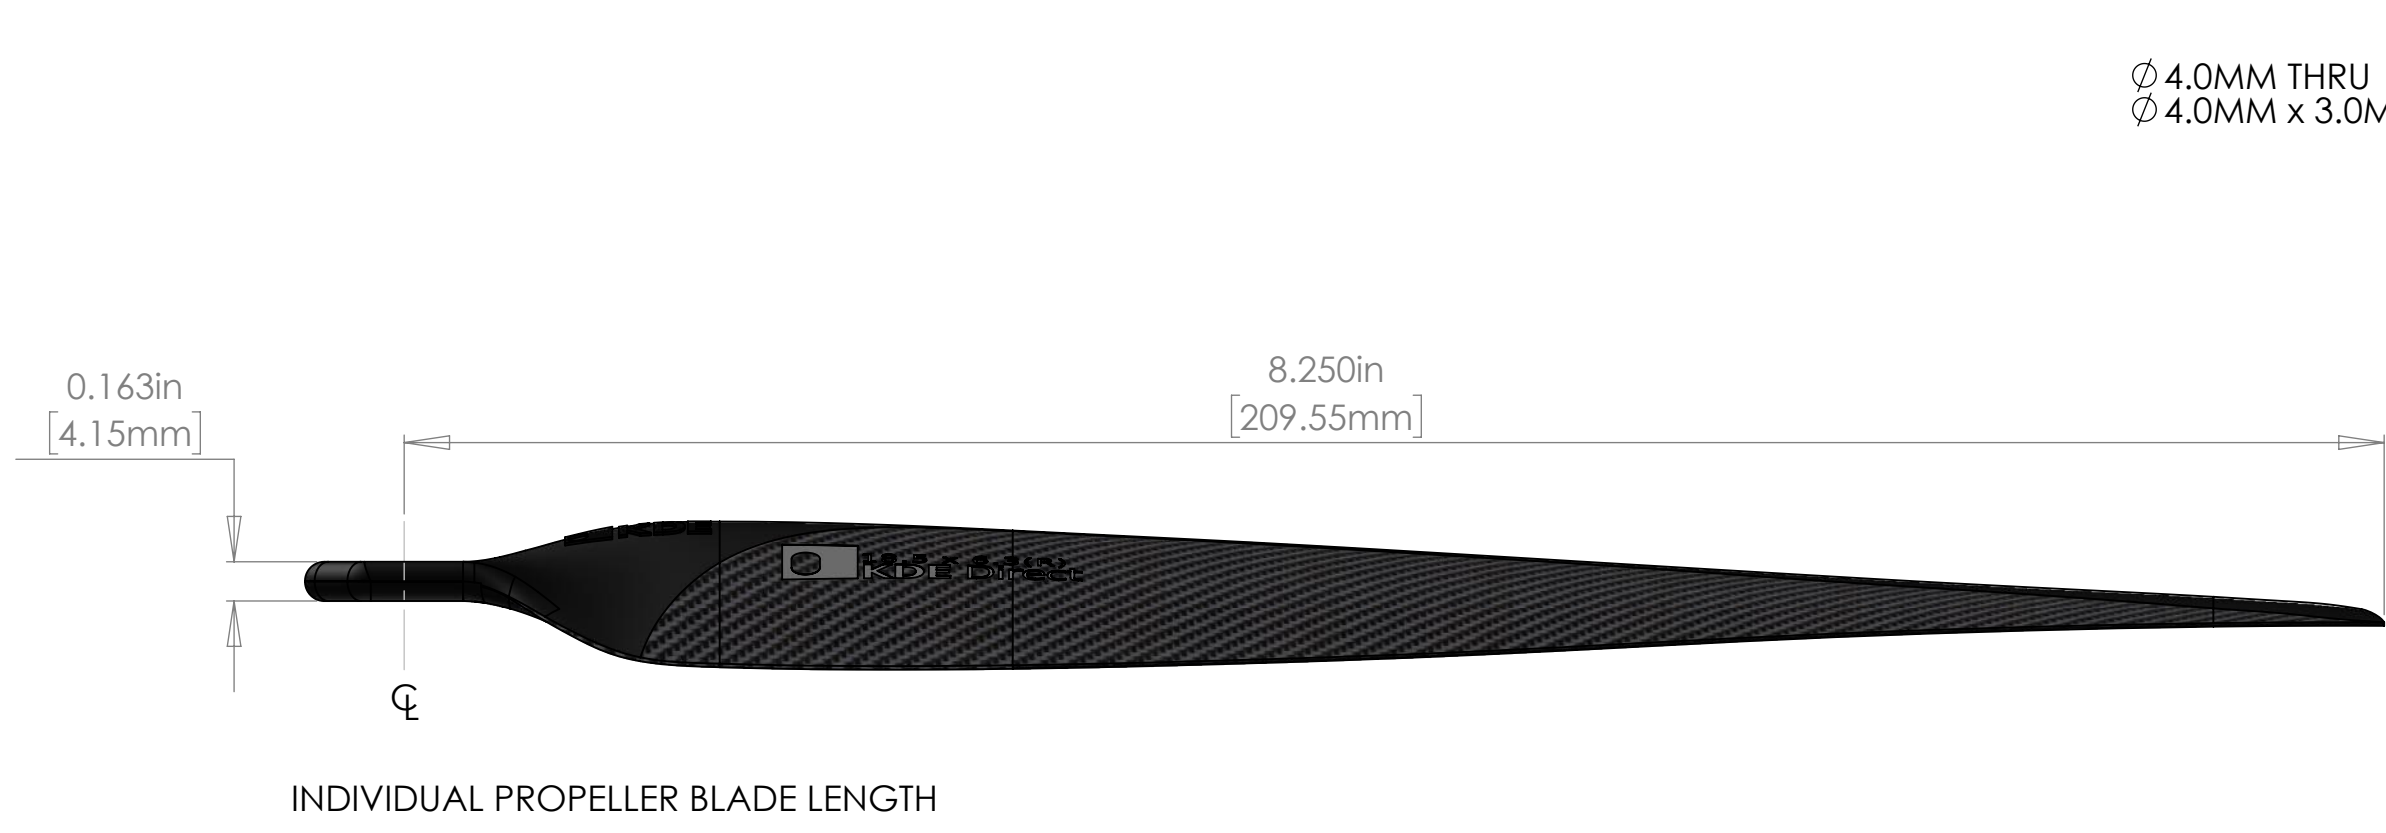

**KDE-CF185 KDE DIRECT CARBON FIBER PROPELLER BLADES, 18.5" x 6.3
PRODUCTION RELEASE**

Dual - Propeller Edition Includes
2 CW & 2CCW Balanced and Matched Propellers

Triple - Propeller Edition Includes
3 CW & 3 CCW Balanced and Matched Propellers