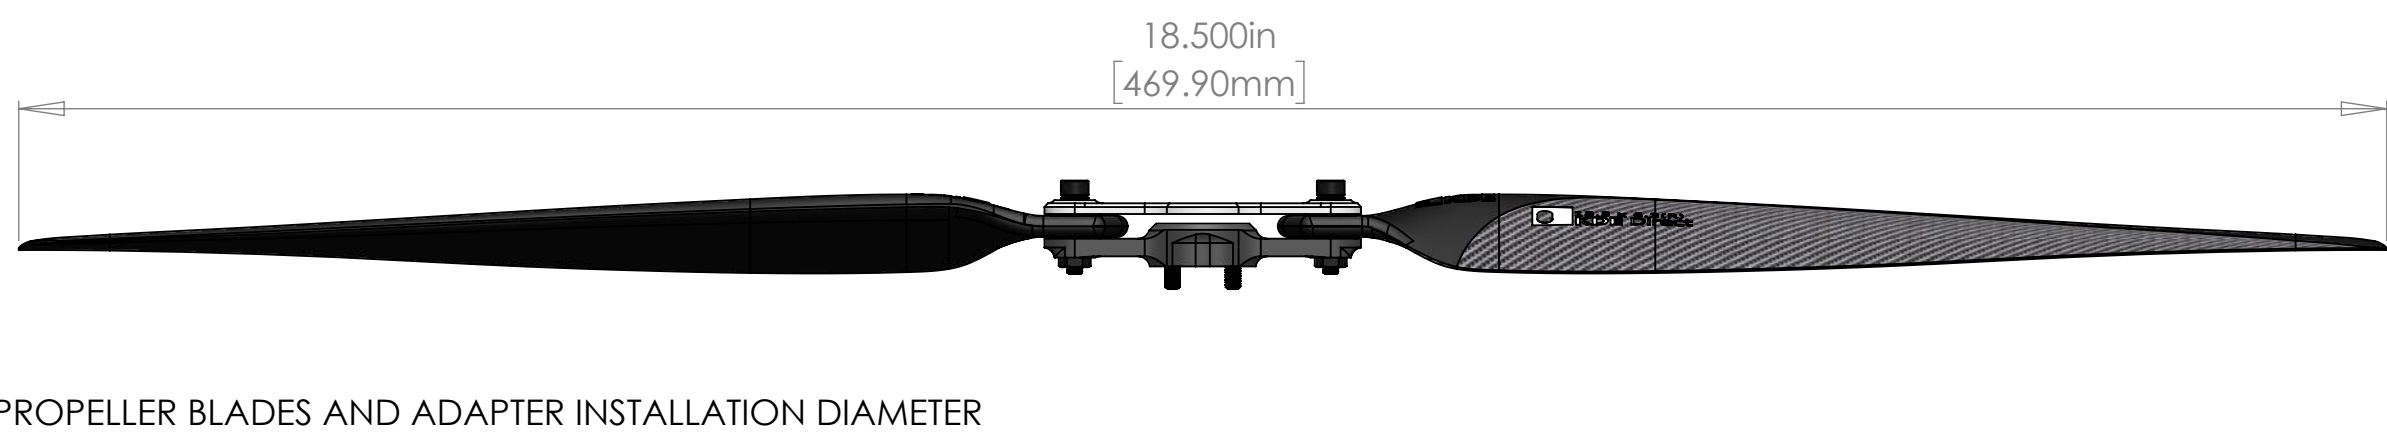

**KDE-CF185 KDE DIRECT CARBON FIBER PROPELLER BLADES, 18.5" x 6.3
PRODUCTION RELEASE**

Dual - Propeller Edition Includes
2 CW & 2CCW Balanced and Matched Propellers

Triple - Propeller Edition Includes
3 CW & 3 CCW Balanced and Matched Propellers