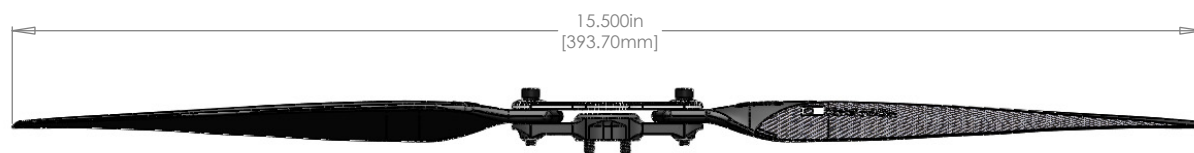

**KDE-CF155 KDE DIRECT CARBON FIBER PROPELLER BLADES, 15.5" x 5.3
PRODUCTION RELEASE**

CW (L) EDITION

CCW (R) EDITION

BALANCED-MATCHED PAIRS
2X CCW, 2X CW

BALANCED-MATCHED TRIPLES
3X CCW, 3X CW

INDIVIDUAL PROPELLER BLADE LENGTH

PROPELLER BLADES AND ADAPTER INSTALLATION DIAMETER

www.KDEDirect.com
KDE-CF155