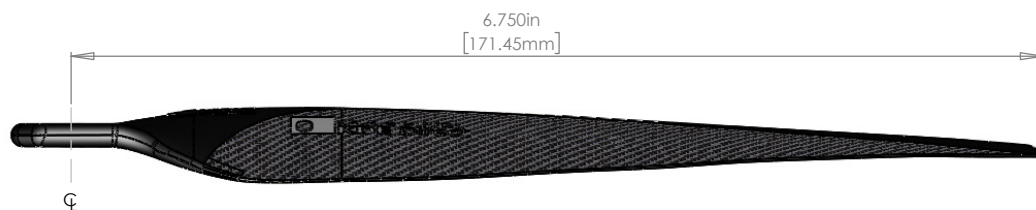

**KDE-CF155 KDE DIRECT CARBON FIBER PROPELLER BLADES, 15.5" x 5.3
PRODUCTION RELEASE**

CW (L) EDITION

CCW (R) EDITION

BALANCED-MATCHED PAIRS
2X CCW, 2X CW

BALANCED-MATCHED TRIPLES
3X CCW, 3X CW

INDIVIDUAL PROPELLER BLADE LENGTH

PROPELLER BLADES AND ADAPTER INSTALLATION DIAMETER

www.KDEDirect.com
KDE-CF155