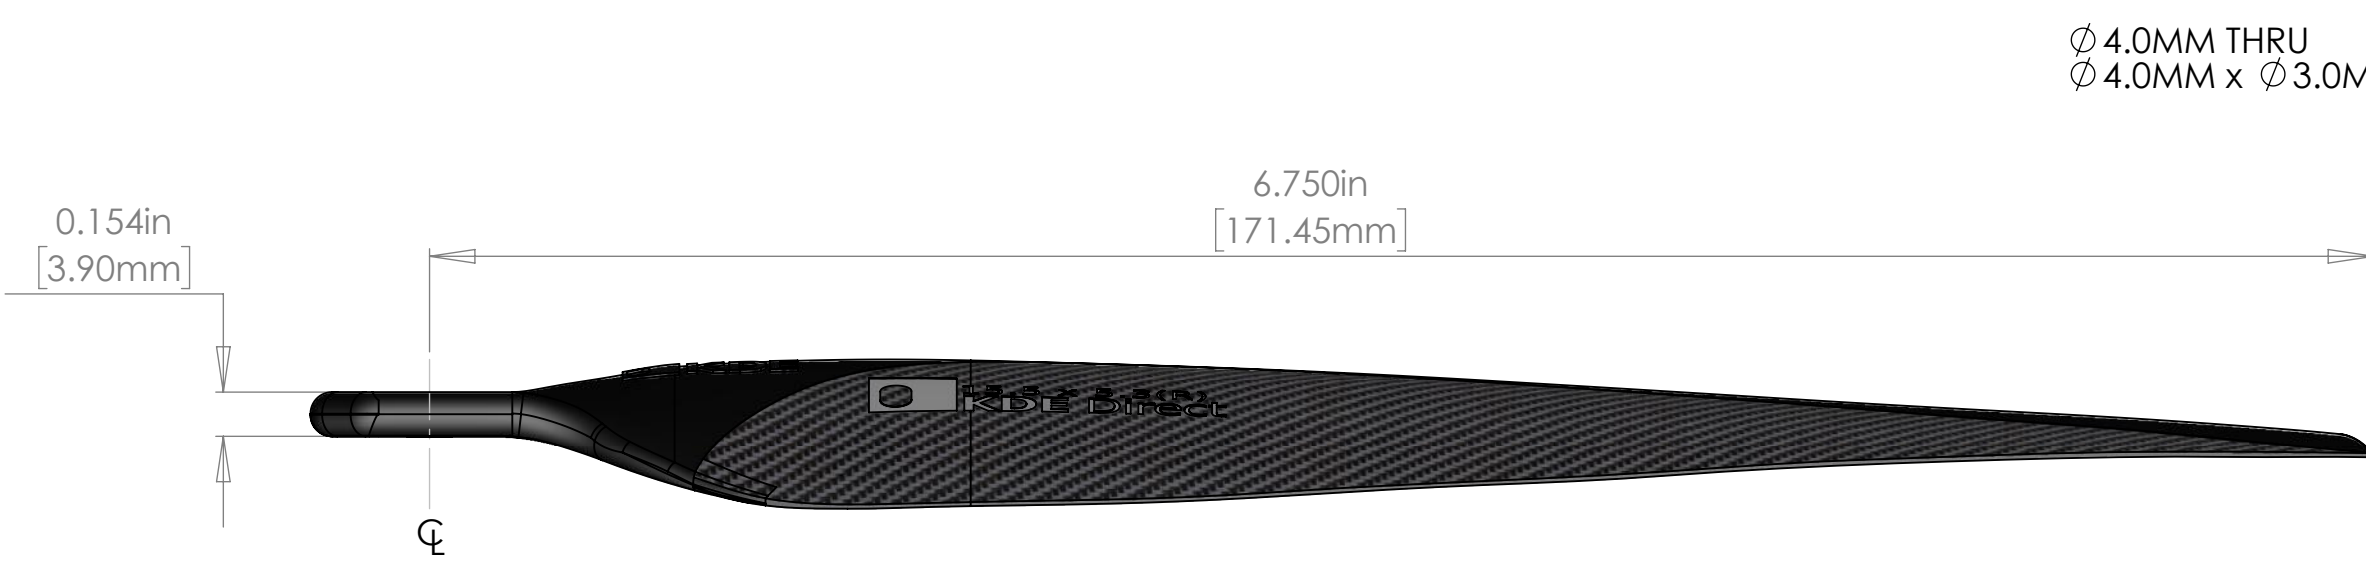

**KDE-CF155 KDE DIRECT CARBON FIBER PROPELLER BLADES, 15.5" x 5.3
PRODUCTION RELEASE**

CW (L) EDITION

CCW (R) EDITION

Dual - Propeller Edition Includes
2 CW & 2CCW Balanced and Matched Propellers

Triple - Propeller Edition Includes
3 CW & 3 CCW Balanced and Matched Propellers

INDIVIDUAL PROPELLER BLADE LENGTH

Ø 4.0MM THRU
Ø 4.0MM x Ø 3.0MM x 3.75MM - SHIM

PROPELLER BLADES AND ADAPTER INSTALLATION DIAMETER

www.KDEDirect.com

www.KDEDirect.com
KDE-CF155