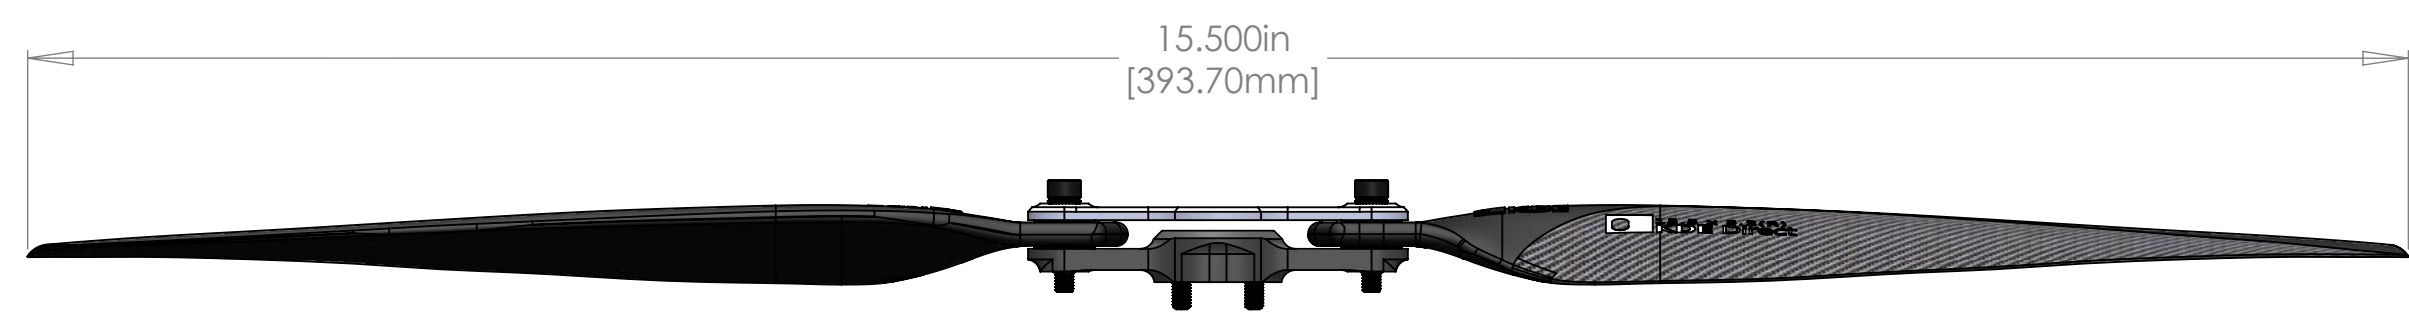

**KDE-CF155 KDE DIRECT CARBON FIBER PROPELLER BLADES, 15.5" x 5.3
PRODUCTION RELEASE**

CW (L) EDITION

CCW (R) EDITION

Dual - Propeller Edition Includes
2 CW & 2CCW Balanced and Matched Propellers

Triple - Propeller Edition Includes
3 CW & 3 CCW Balanced and Matched Propellers

INDIVIDUAL PROPELLER BLADE LENGTH

Ø 4.0MM THRU
Ø 4.0MM x Ø 3.0MM x 3.75MM - SHIM

PROPELLER BLADES AND ADAPTER INSTALLATION DIAMETER

www.KDEDirect.com

www.KDEDirect.com
KDE-CF155