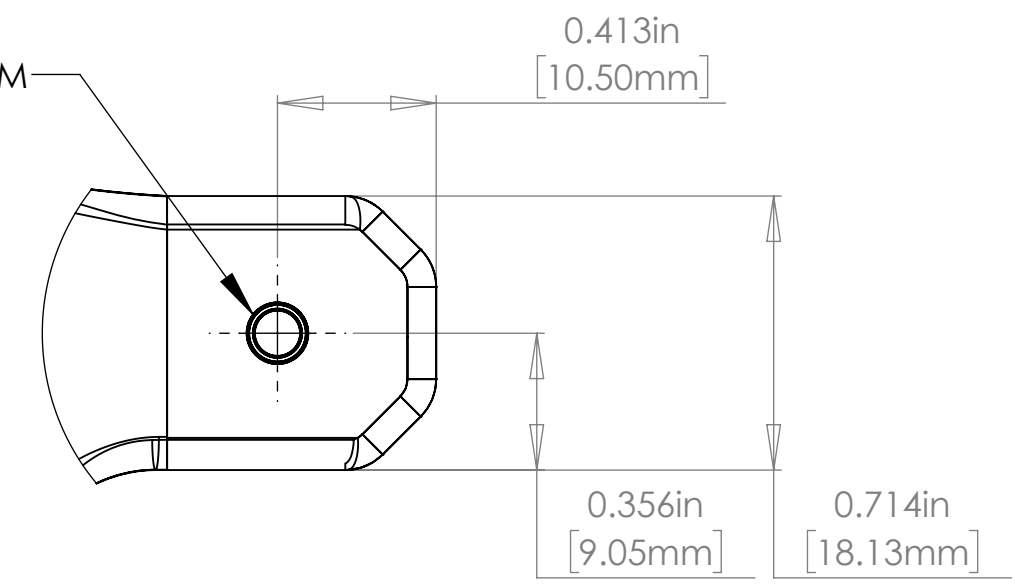

**KDE-CF155 KDE DIRECT CARBON FIBER PROPELLER BLADES, 15.5" x 5.3
PRODUCTION RELEASE**

CW (L) EDITION

CCW (R) EDITION

Dual - Propeller Edition Includes
2 CW & 2CCW Balanced and Matched Propellers

Triple - Propeller Edition Includes
3 CW & 3 CCW Balanced and Matched Propellers

INDIVIDUAL PROPELLER BLADE LENGTH

Ø 4.0MM THRU
Ø 4.0MM x Ø 3.0MM x 3.75MM - SHIM

PROPELLER BLADES AND ADAPTER INSTALLATION DIAMETER

www.KDEDirect.com

www.KDEDirect.com
KDE-CF155