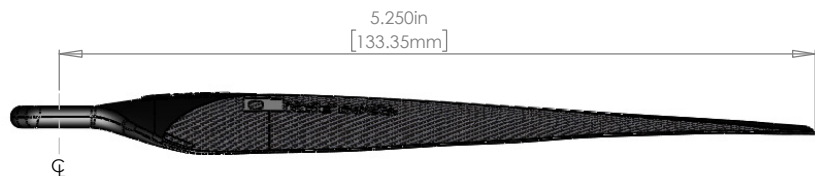

**KDE-CF125 KDE DIRECT CARBON FIBER PROPELLER BLADES, 12.5" x 4.3
PRODUCTION RELEASE**

CW(L) EDITION

CCW(R) EDITION

BALANCED-MATCHED PAIRS
2X CCW, 2X CW

BALANCED-MATCHED TRIPLES
3X CCW, 3X CW

INDIVIDUAL PROPELLER BLADE LENGTH

PROPELLER BLADES AND ADAPTER INSTALLATION DIAMETER

www.KDEDirect.com
KDE-CF125