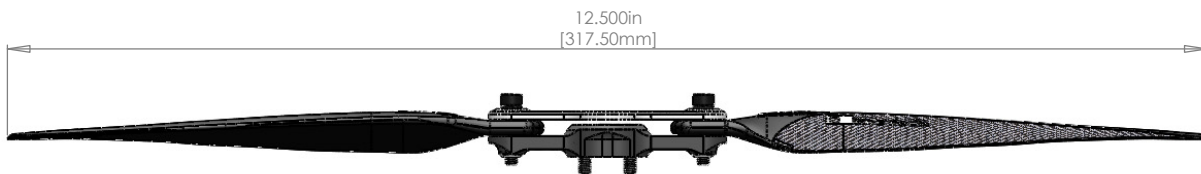

**KDE-CF125 KDE DIRECT CARBON FIBER PROPELLER BLADES, 12.5" x 4.3
PRODUCTION RELEASE**

CW(L) EDITION

CCW(R) EDITION

BALANCED-MATCHED PAIRS
2X CCW, 2X CW

BALANCED-MATCHED TRIPLES
3X CCW, 3X CW

INDIVIDUAL PROPELLER BLADE LENGTH

PROPELLER BLADES AND ADAPTER INSTALLATION DIAMETER

www.KDEDirect.com
KDE-CF125