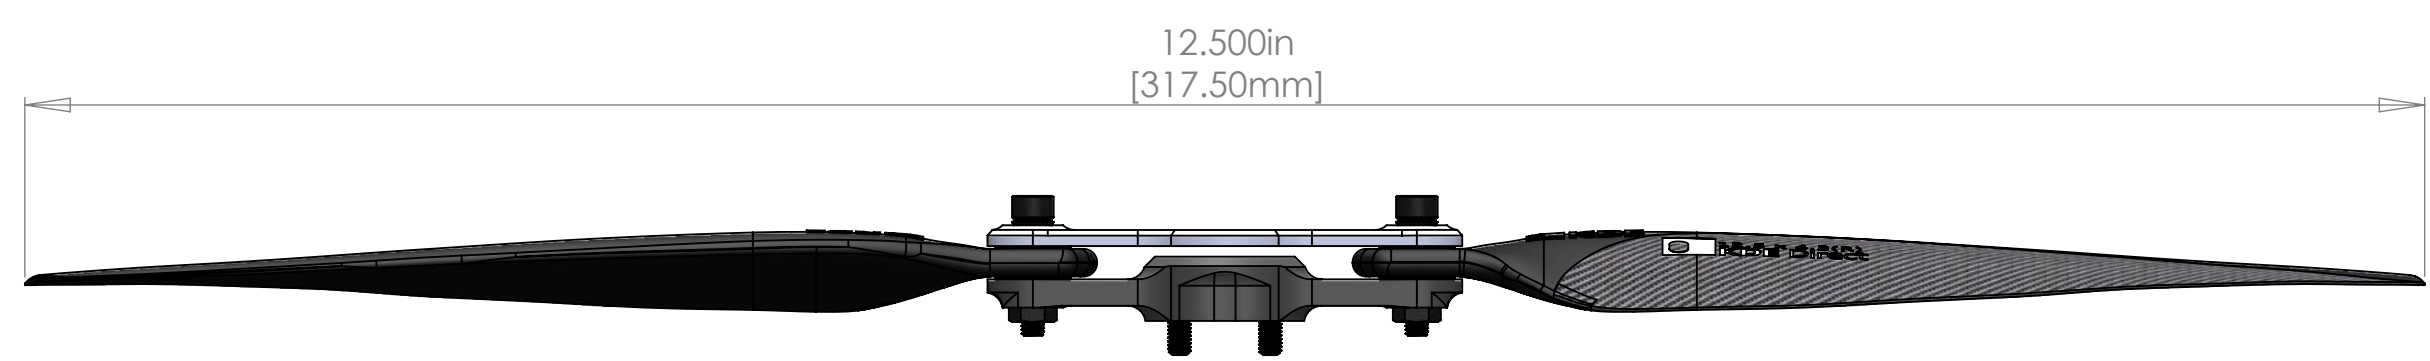

**KDE-CF125 KDE DIRECT CARBON FIBER PROPELLER BLADES, 12.5" x 4.3
PRODUCTION RELEASE**

CW(L) EDITION

CCW(R) EDITION

Dual - Propeller Edition Includes
2 CW & 2CCW Balanced and Matched Propellers

Triple - Propeller Edition Includes
3 CW & 3 CCW Balanced and Matched Propellers

INDIVIDUAL PROPELLER BLADE LENGTH

PROPELLER BLADES AND ADAPTER INSTALLATION DIAMETER

www.KDEDirect.com

www.KDEDirect.com
KDE-CF125