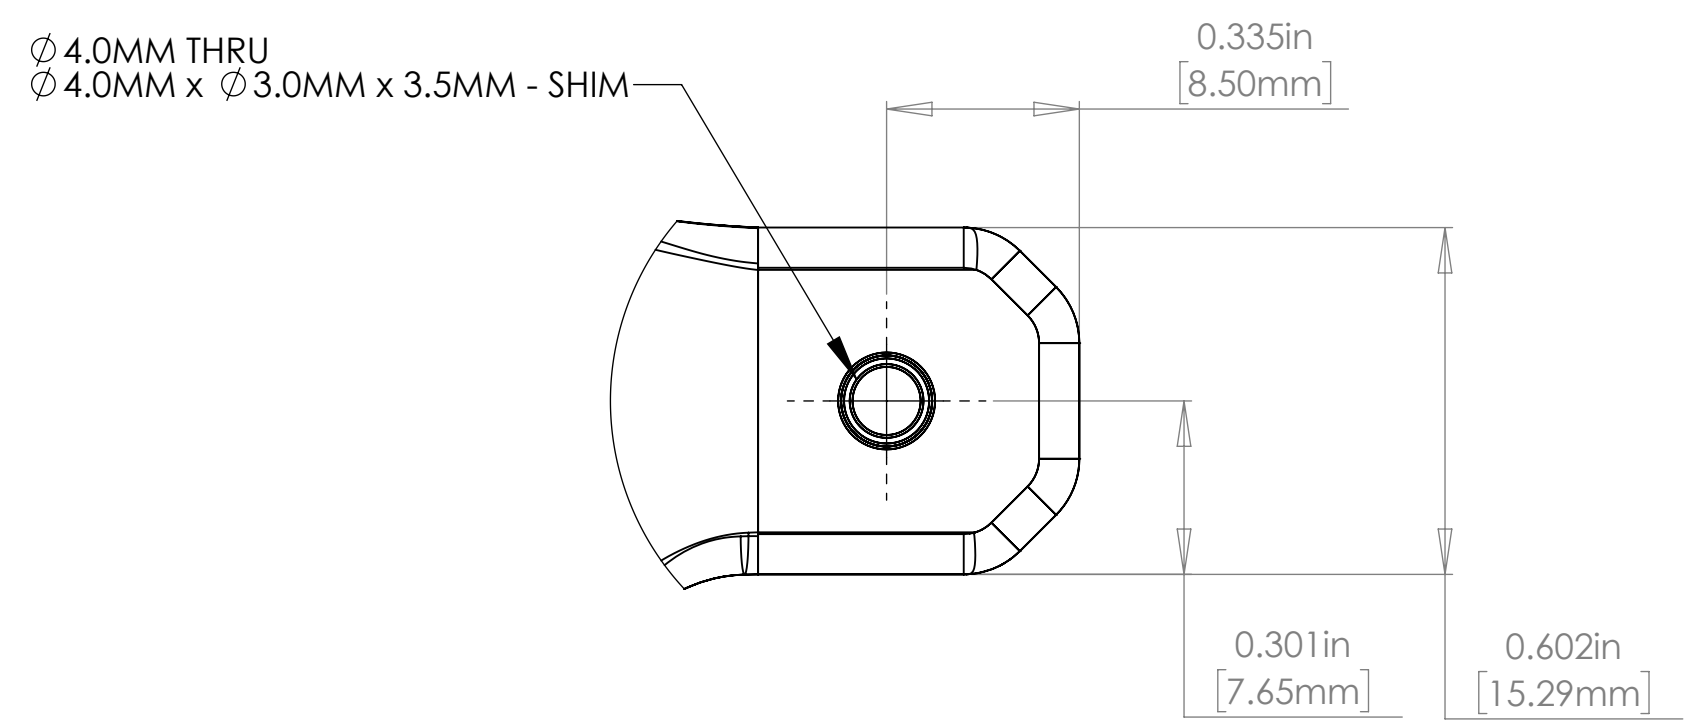

**KDE-CF125 KDE DIRECT CARBON FIBER PROPELLER BLADES, 12.5" x 4.3
PRODUCTION RELEASE**

CW(L) EDITION

CCW(R) EDITION

Dual - Propeller Edition Includes
2 CW & 2CCW Balanced and Matched Propellers

Triple - Propeller Edition Includes
3 CW & 3 CCW Balanced and Matched Propellers

INDIVIDUAL PROPELLER BLADE LENGTH

PROPELLER BLADES AND ADAPTER INSTALLATION DIAMETER

www.KDEDirect.com

www.KDEDirect.com
KDE-CF125