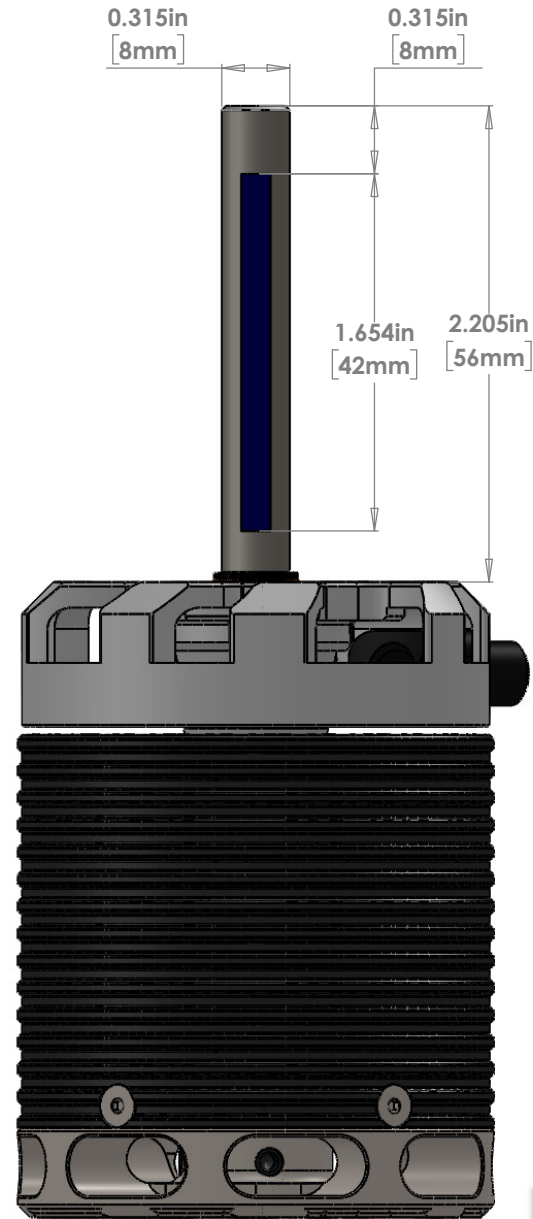

**KDE DIRECT 700XF GEN3 BRUSHLESS MOTORS**  
**4541 SHAFT EDITIONS**

**6MM XL EDITION, STANDARD**  
**(KDE700XF-SR41)**

**6MM EDITION, G700**  
**(KDE700XF-SR41-G700)**

**8MM XL EDITION**  
**(KDE700XF-SR41-8MM)**