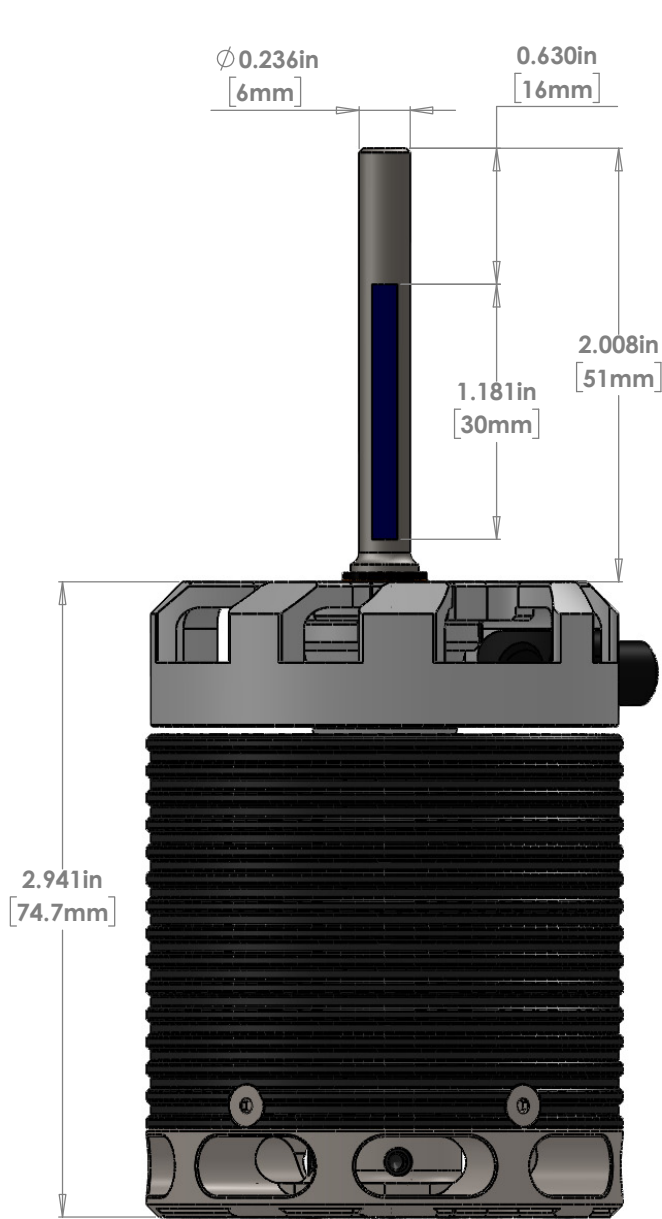

**KDE DIRECT 700XF GEN3 BRUSHLESS MOTORS**  
**4541 SHAFT EDITIONS**

**6MM XL EDITION, STANDARD**  
**(KDE700XF-SR41)**

**6MM EDITION, G700**  
**(KDE700XF-SR41-G700)**

**8MM XL EDITION**  
**(KDE700XF-SR41-8MM)**