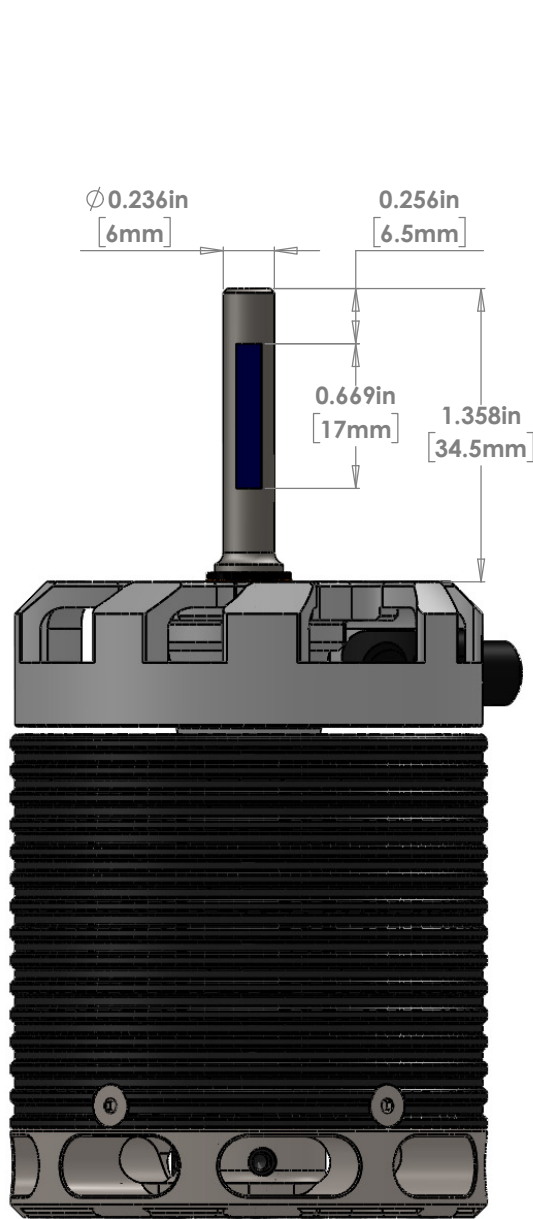

**KDE DIRECT 700XF GEN3 BRUSHLESS MOTORS**  
**4541 SHAFT EDITIONS**

**6MM XL EDITION, STANDARD**  
**(KDE700XF-SR41)**

**6MM EDITION, G700**  
**(KDE700XF-SR41-G700)**

**8MM XL EDITION**  
**(KDE700XF-SR41-8MM)**