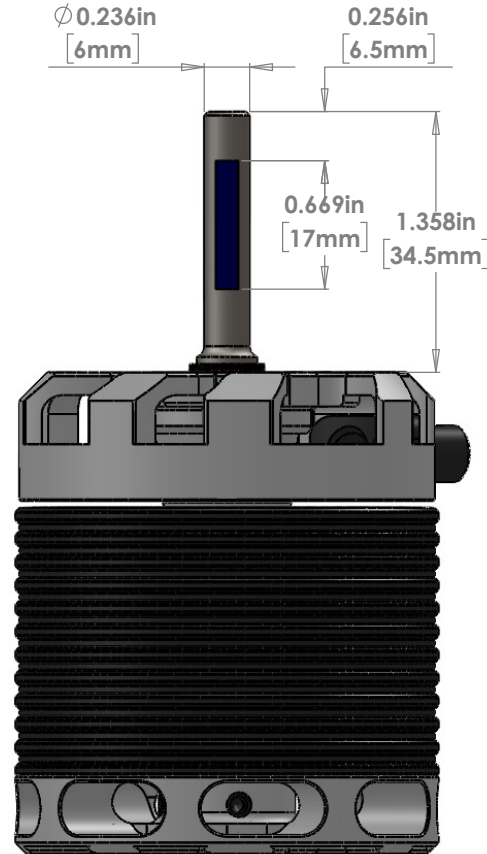

**KDE DIRECT 700XF GEN3 BRUSHLESS MOTORS**  
**4530 SHAFT EDITIONS**

**6MM XL EDITION, STANDARD**  
**(KDE700XF-SR30)**

**6MM EDITION, G700**  
**(KDE700XF-SR30-G700)**