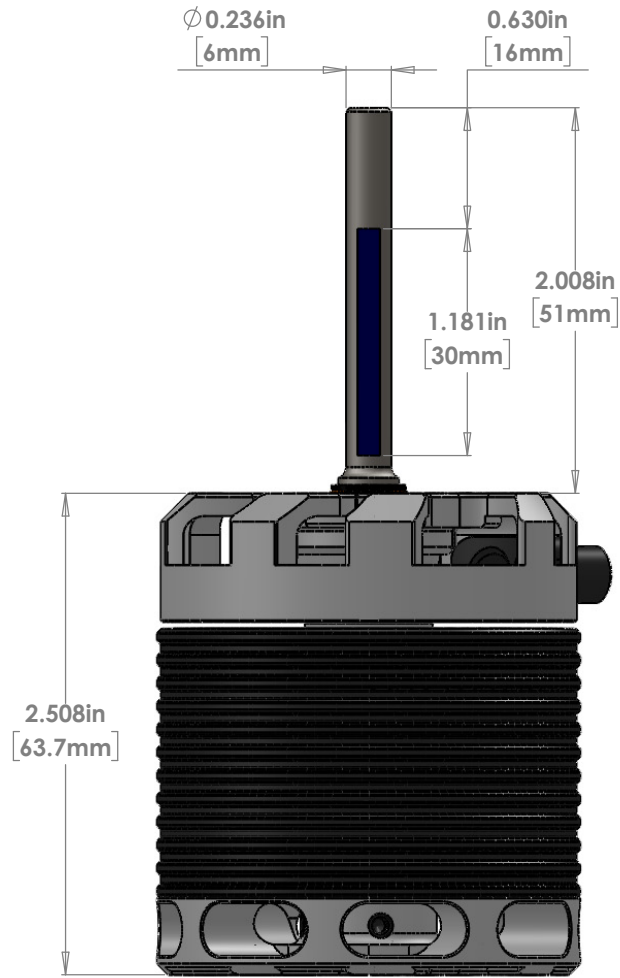

**KDE DIRECT 700XF GEN3 BRUSHLESS MOTORS**  
**4530 SHAFT EDITIONS**

**6MM XL EDITION, STANDARD**  
**(KDE700XF-SR30)**

**6MM EDITION, G700**  
**(KDE700XF-SR30-G700)**