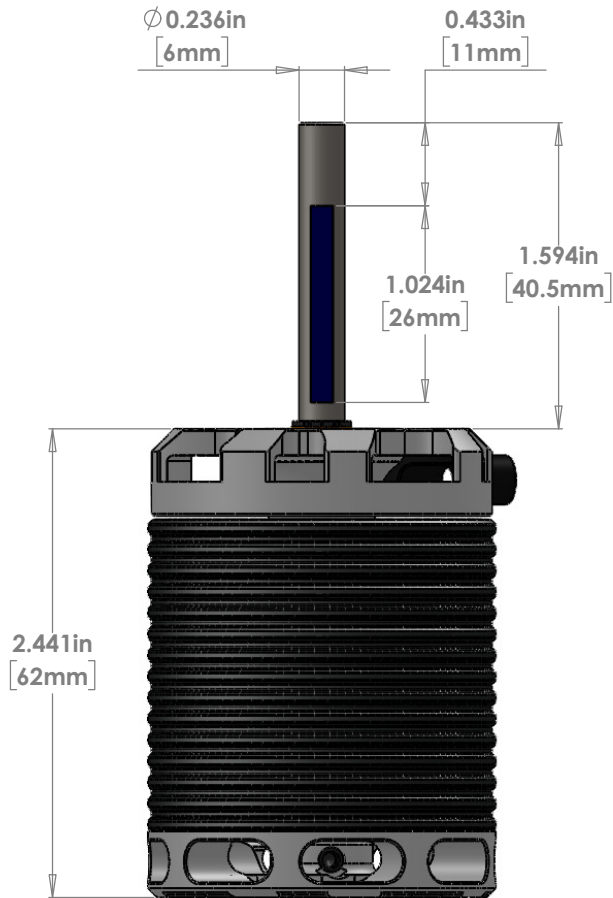

KDE DIRECT 600XF GEN3 BRUSHLESS MOTORS
3538 SHAFT EDITIONS

6MM XL EDITION, STANDARD
(KDE600XF-SR38)