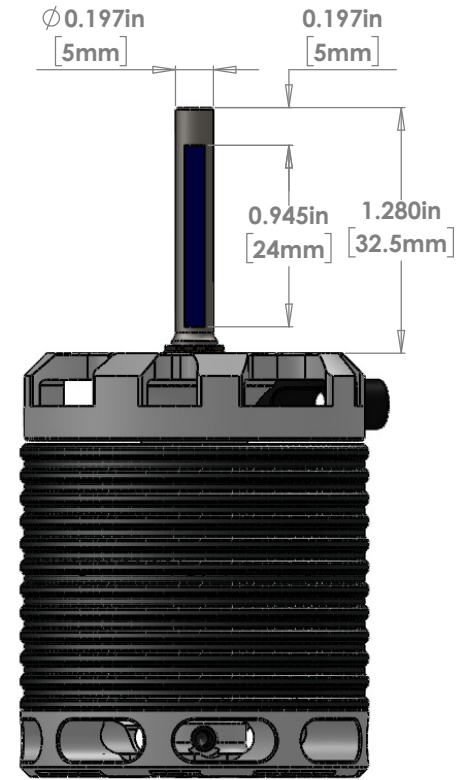

**KDE DIRECT 550/600XF GEN3 BRUSHLESS MOTORS
3532 SHAFT EDITIONS**

**6MM XL EDITION, STANDARD
(KDE600XF-SR32)**

**6MM EDITION, G570
(KDE600XF-SR32-G570)**

**5MM EDITION
(KDE600XF-SR32-5MM)**

www.KDEDirect.com
KDE550XF-3532
KDE600XF-3532