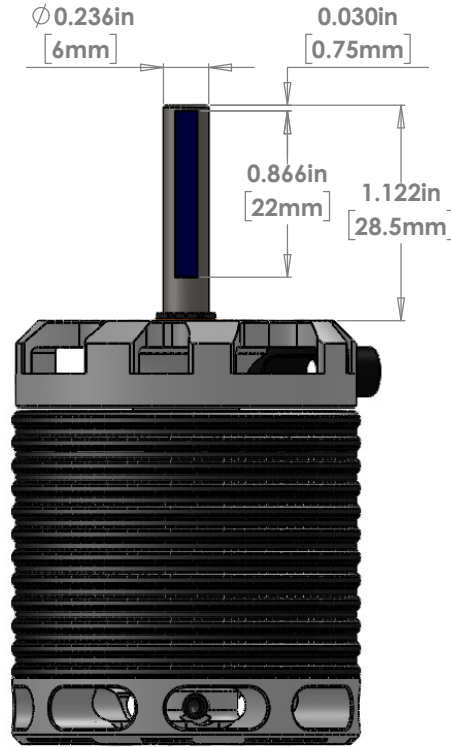

**KDE DIRECT 550/600XF GEN3 BRUSHLESS MOTORS
3532 SHAFT EDITIONS**

**6MM XL EDITION, STANDARD
(KDE600XF-SR32)**

**6MM EDITION, G570
(KDE600XF-SR32-G570)**

**5MM EDITION
(KDE600XF-SR32-5MM)**

www.KDEDirect.com
KDE550XF-3532
KDE600XF-3532