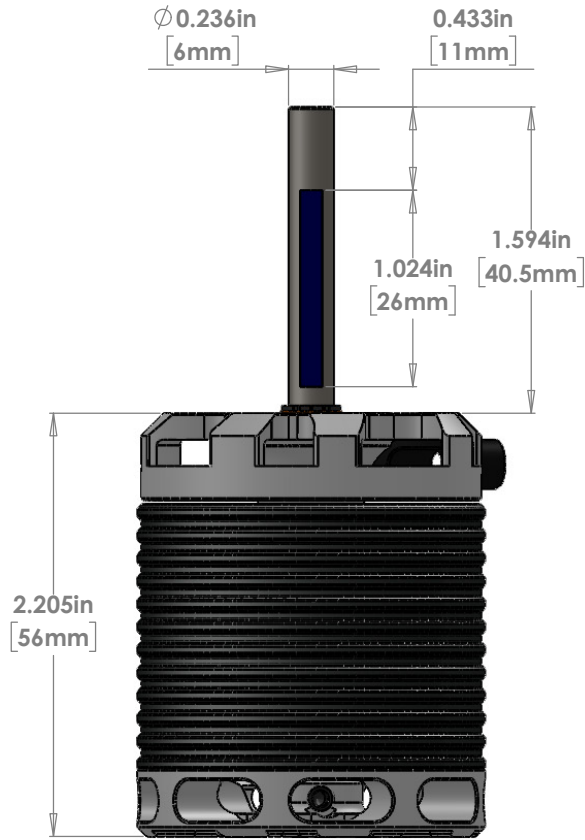

**KDE DIRECT 550/600XF GEN3 BRUSHLESS MOTORS
3532 SHAFT EDITIONS**

**6MM XL EDITION, STANDARD
(KDE600XF-SR32)**

**6MM EDITION, G570
(KDE600XF-SR32-G570)**

**5MM EDITION
(KDE600XF-SR32-5MM)**

www.KDEDirect.com
KDE550XF-3532
KDE600XF-3532