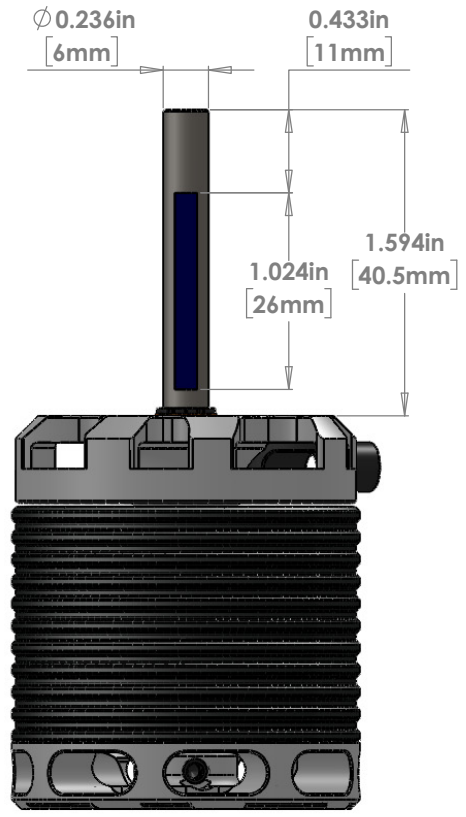

**KDE DIRECT 500/550XF GEN3 BRUSHLESS MOTORS
3528 SHAFT EDITIONS**

**6MM EDITION, STANDARD
(KDE500XF-SR28)**

**6MM XL EDITION, STANDARD
(KDE550XF-SR28)**

**6MM EDITION, G500
(KDE550XF-SR28-G500)**

**5MM EDITION
(KDE550XF-SR28-5MM)**