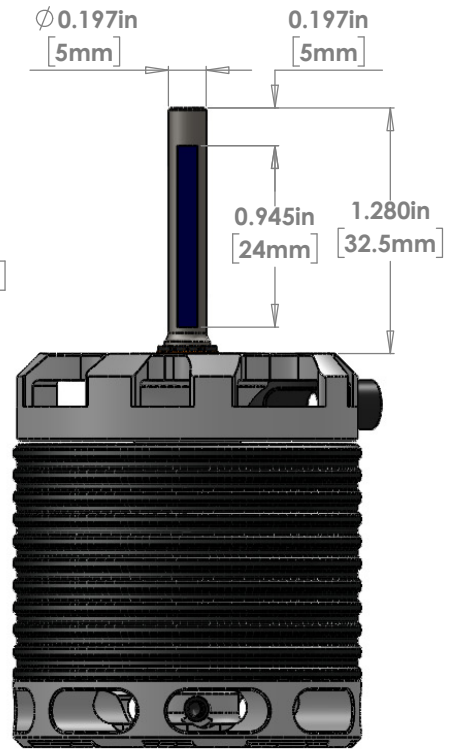

**KDE DIRECT 500/550XF GEN3 BRUSHLESS MOTORS
3528 SHAFT EDITIONS**

**6MM EDITION, STANDARD
(KDE500XF-SR28)**

**6MM XL EDITION, STANDARD
(KDE550XF-SR28)**

**6MM EDITION, G500
(KDE550XF-SR28-G500)**

**5MM EDITION
(KDE550XF-SR28-5MM)**