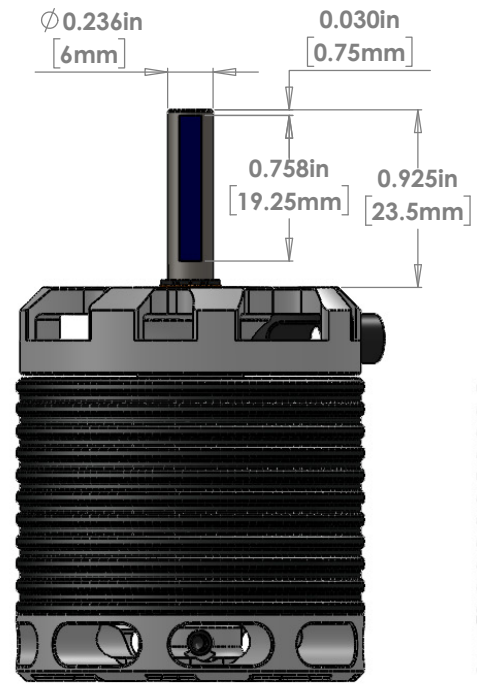

**KDE DIRECT 500/550XF GEN3 BRUSHLESS MOTORS
3528 SHAFT EDITIONS**

**6MM EDITION, STANDARD
(KDE500XF-SR28)**

**6MM XL EDITION, STANDARD
(KDE550XF-SR28)**

**6MM EDITION, G500
(KDE550XF-SR28-G500)**

**5MM EDITION
(KDE550XF-SR28-5MM)**