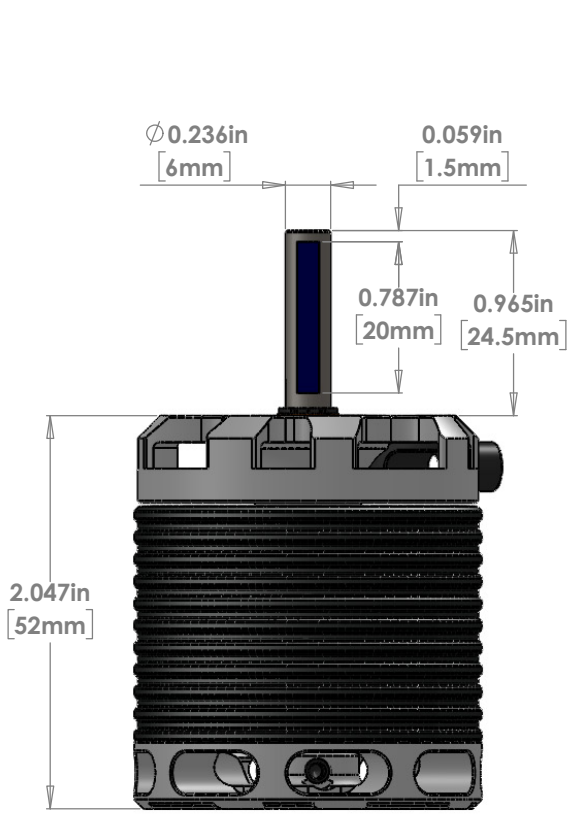

**KDE DIRECT 500/550XF GEN3 BRUSHLESS MOTORS
3528 SHAFT EDITIONS**

**6MM EDITION, STANDARD
(KDE500XF-SR28)**

**6MM XL EDITION, STANDARD
(KDE550XF-SR28)**

**6MM EDITION, G500
(KDE550XF-SR28-G500)**

**5MM EDITION
(KDE550XF-SR28-5MM)**