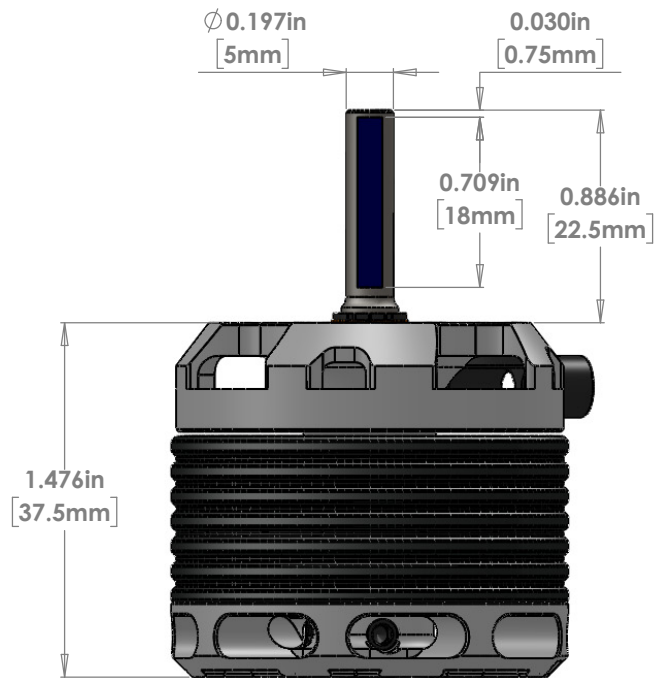

KDE DIRECT 500XF GEN3 BRUSHLESS MOTORS
3514 SHAFT EDITIONS

5MM EDITION, STANDARD
(KDE500XF-SR14)

www.KDEDirect.com
KDE500XF-3514