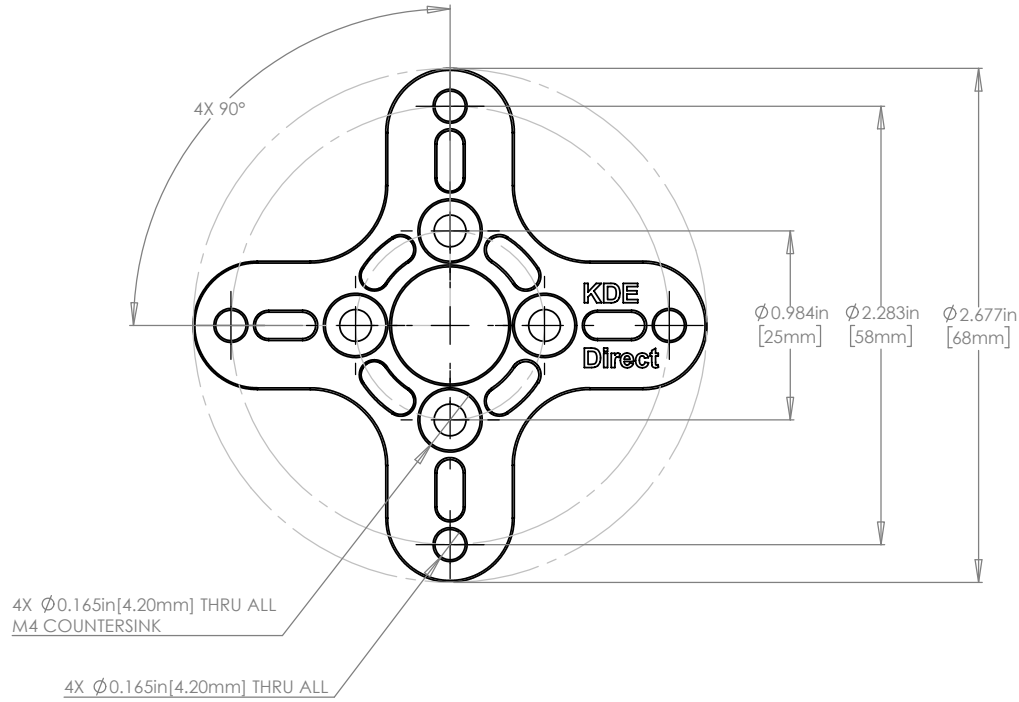

**KDE35XX/40XX/42XX SERIES MOTOR ADAPTER PLATE**  
**PRODUCTION RELEASE**

[www.KDEDirect.com](http://www.KDEDirect.com)

[www.KDEDirect.com](http://www.KDEDirect.com)  
**KDE35XX/40XX/42XX**