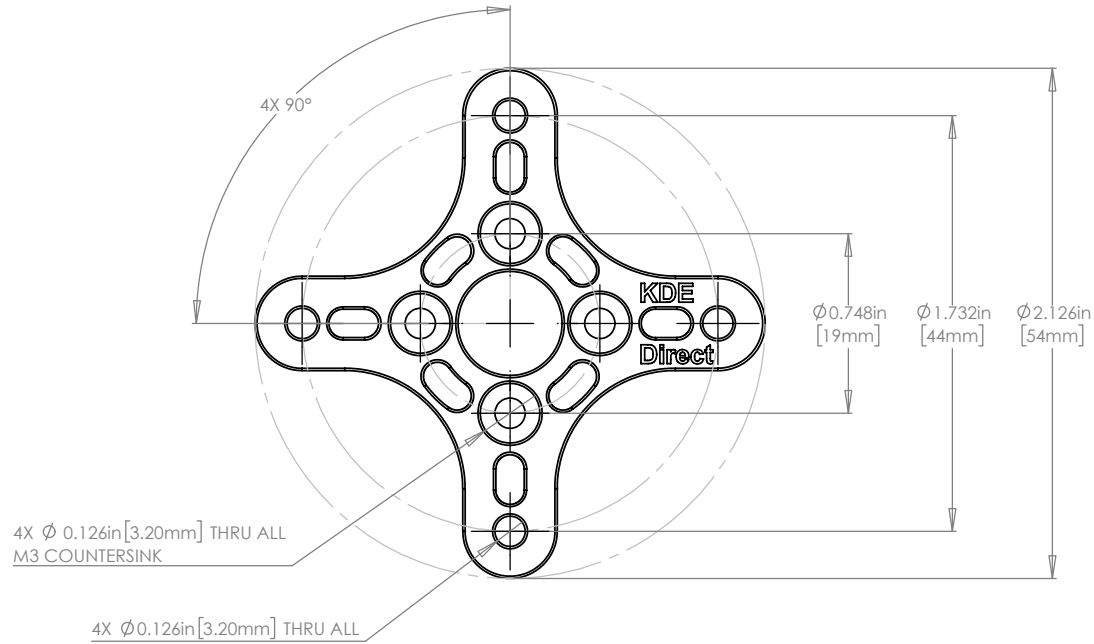

KDE28XX SERIES MOTOR ADAPTER PLATE
PRODUCTION RELEASE

www.KDEDirect.com
KDE28XX