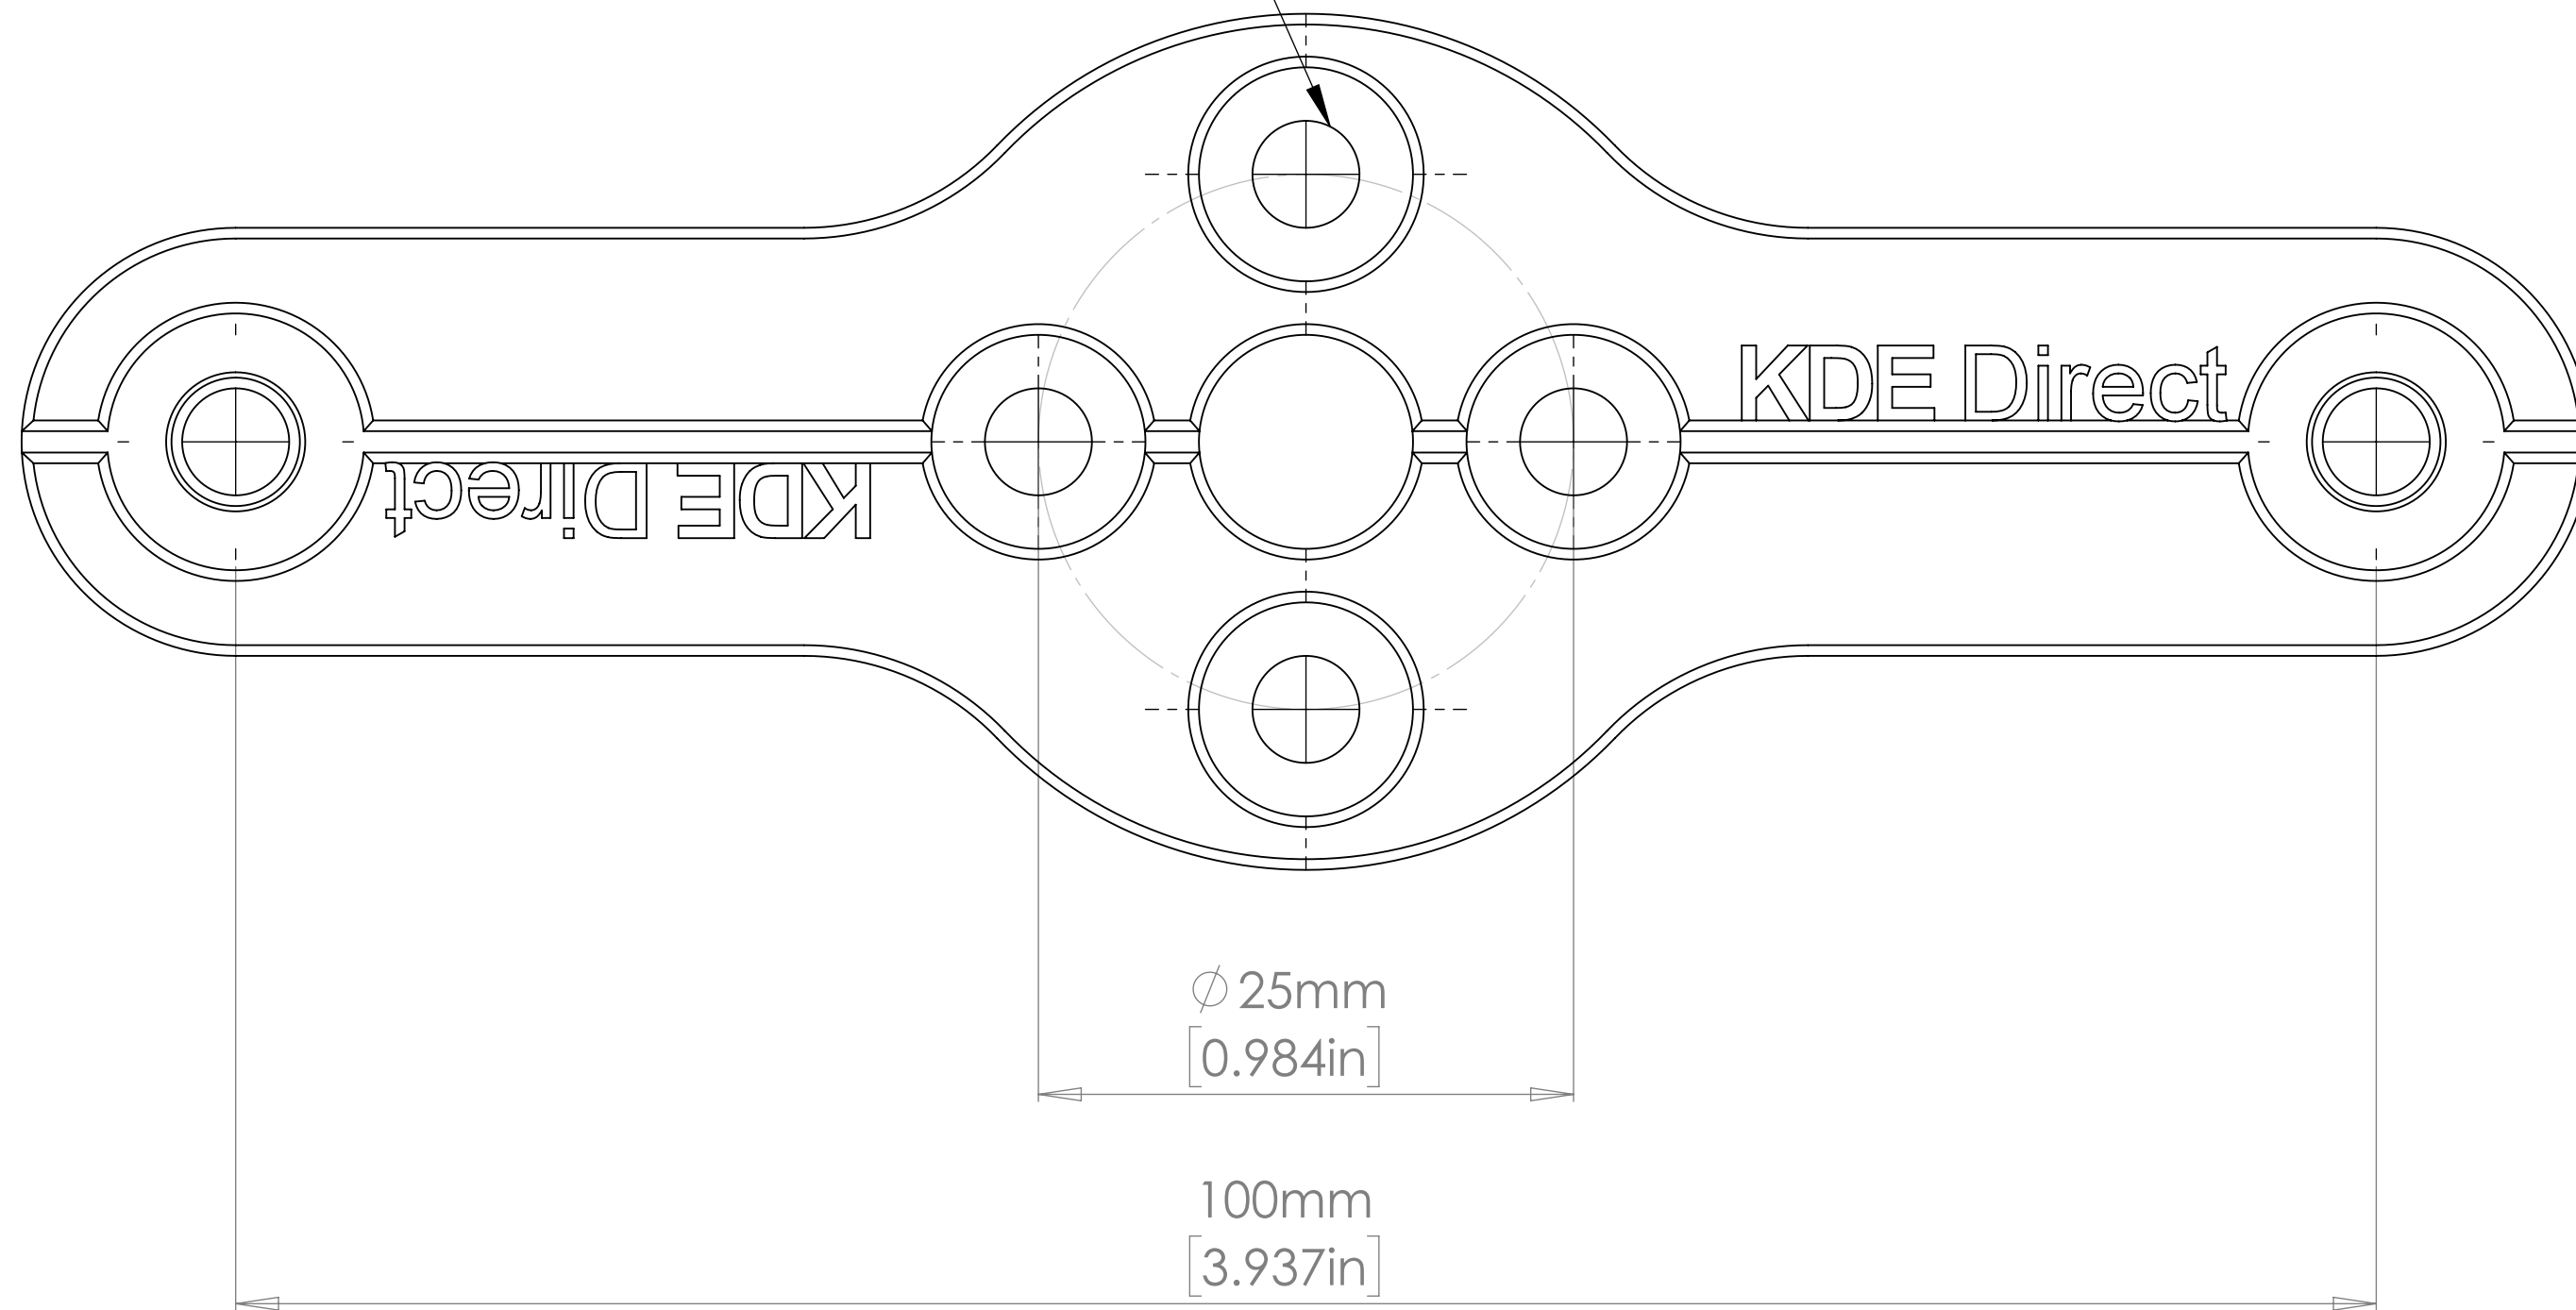

KDE-DPAHL-SP BASEPLATE MOUNTING PATTERNS

 **KDE Direct**
Products:
KDE-DPAHL-SP

M5 Shoulder Cap Screw Countersink
Qty: 4 on $\varnothing 25\text{mm}$

REVISIONS		
REV.	DESCRIPTION	DATE
A	Original production release.	4/17/2020