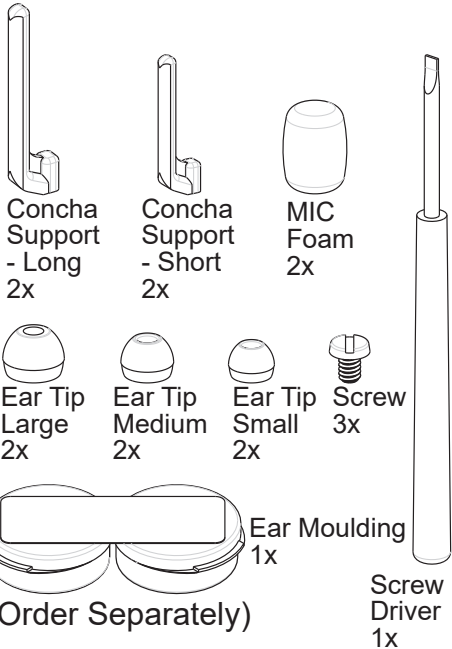

## RIGHT EAR CONFIGURATION

Rotate the boom  
to "R" and fasten it  
with the screw

Install the concha  
support so it points  
toward "R"

## YOU RECEIVE THE FOLLOWING ACCESSORIES:

Concha  
Support  
- Long  
2x

Concha  
Support  
- Short  
2x

MIC  
Foam  
2x

Ear Tip  
Large  
2x

Ear Tip  
Medium  
2x

Ear Tip  
Small  
2x

Screw  
3x

## LEFT EAR CONFIGURATION

Rotate the boom  
to "L" and fasten it  
with the screw

Install the concha  
support so it points  
toward "L"