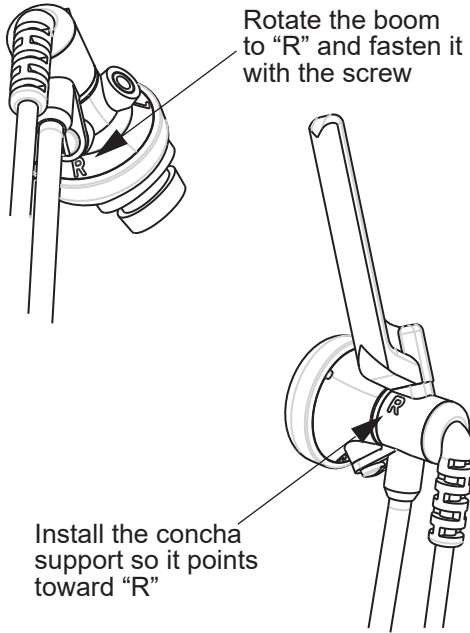

## RIGHT EAR CONFIGURATION

Rotate the boom  
to "R" and fasten it  
with the screw

Install the concha  
support so it points  
toward "R"

## LEFT EAR CONFIGURATION

Rotate the boom  
to "L" and fasten it  
with the screw

Install the concha  
support so it points  
toward "L"