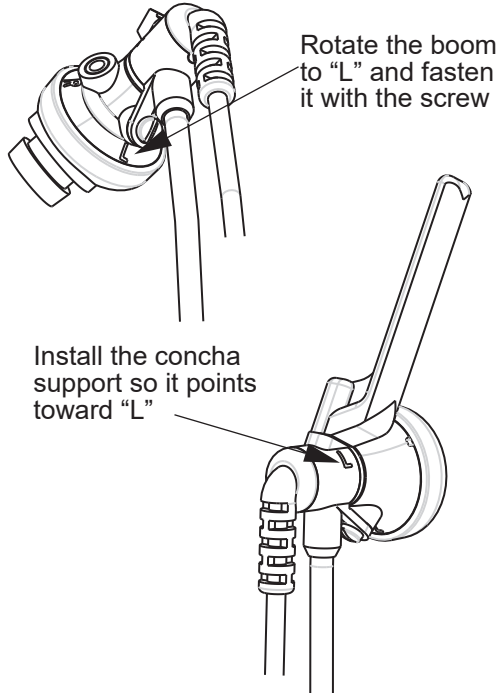

LEFT EAR CONFIGURATION

Rotate the boom
to "L" and fasten it
with the screw

Install the concha
support so it points
toward "L"