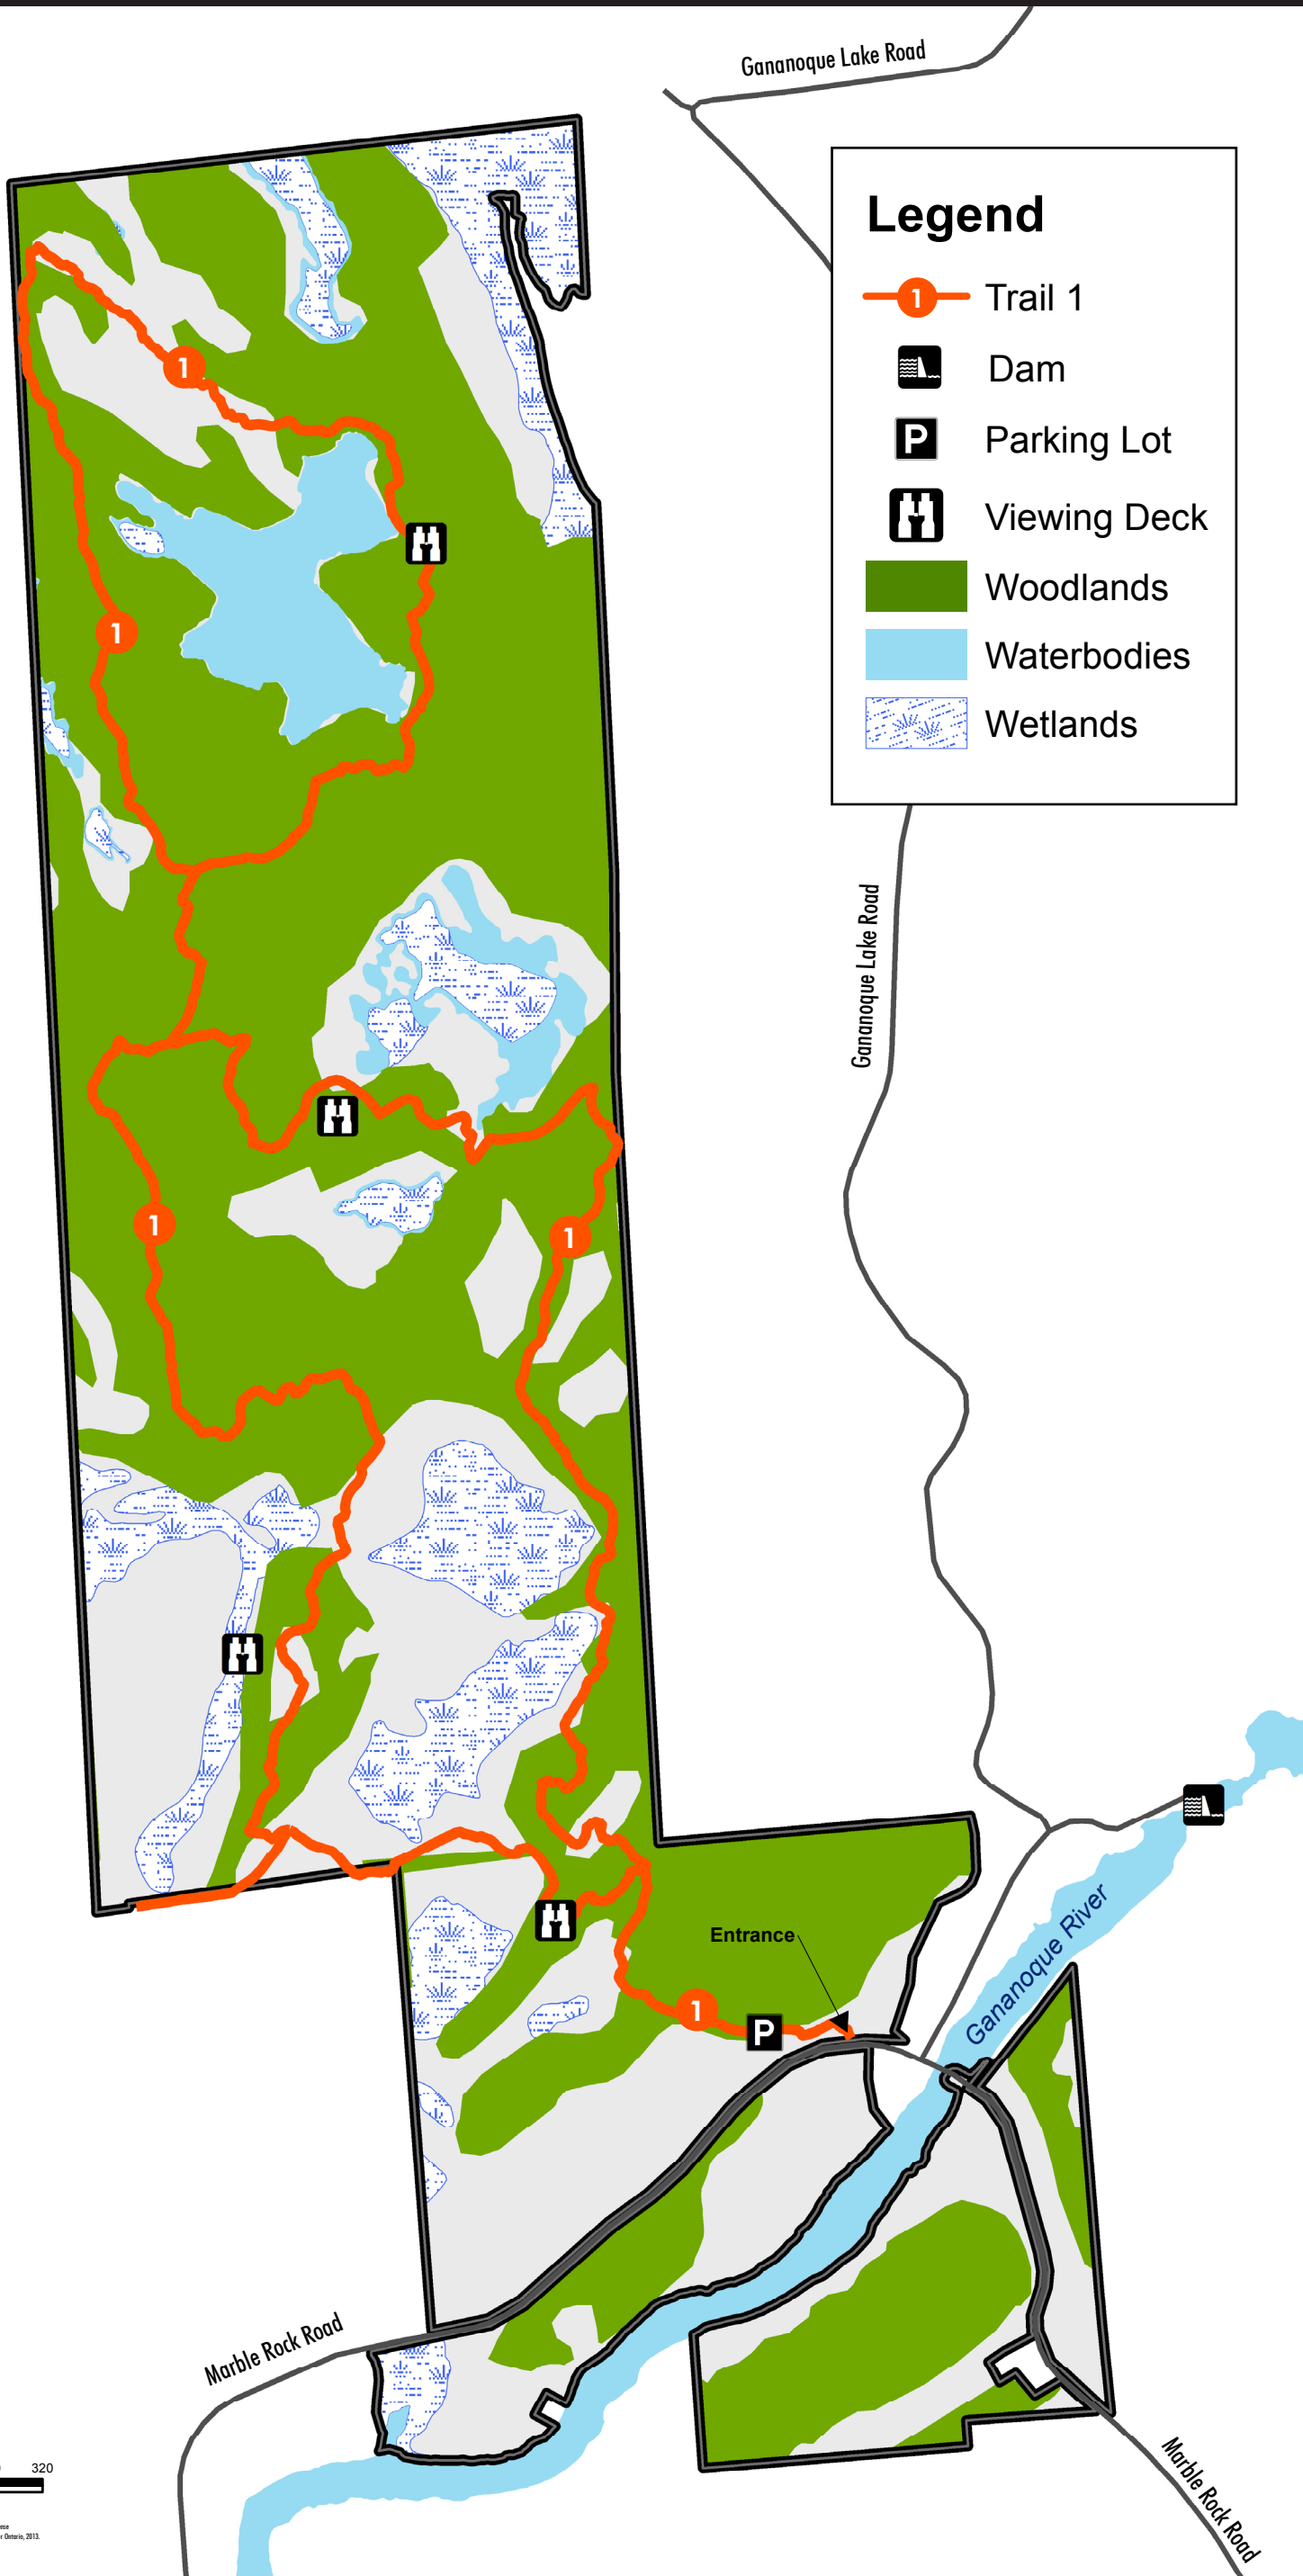

Marble Rock Conservation Area

Legend

- Trail 1
- Dam
- Parking Lot
- Viewing Deck
- Woodlands
- Waterbodies
- Wetlands

0 40 80 160 240 320
Metres