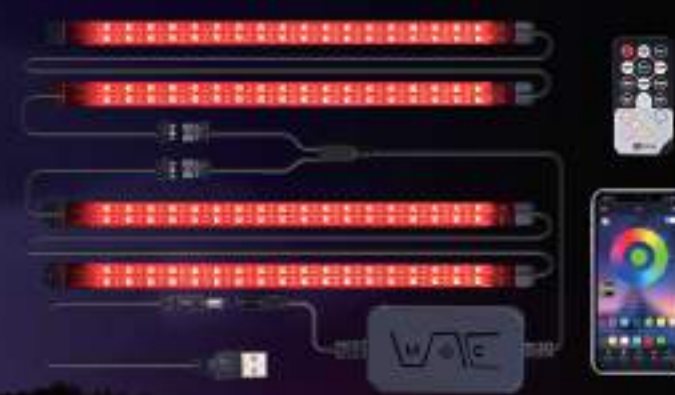

CELESTIAL SERIES

DECORATIVE INTERIOR LED LIGHTING

DL-IL-G3 | POWERED BY USB

DL-IL-G4 | POWERED BY CIGARETTE ADAPTER

DL-IL-G5 | POWERED BY USB

DL-IL-G6 | POWERED BY CIGARETTE ADAPTER

DL-IL-G9 | POWERED BY USB