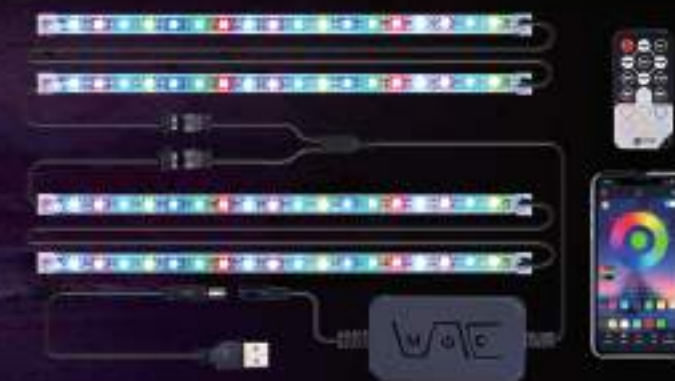

CELESTIAL SERIES

DECORATIVE INTERIOR LED LIGHTING

DL-IL-G3 | POWERED BY USB

DL-IL-G4 | POWERED BY CIGARETTE ADAPTER

DL-IL-G5 | POWERED BY USB

DL-IL-G6 | POWERED BY CIGARETTE ADAPTER

DL-IL-G9 | POWERED BY USB