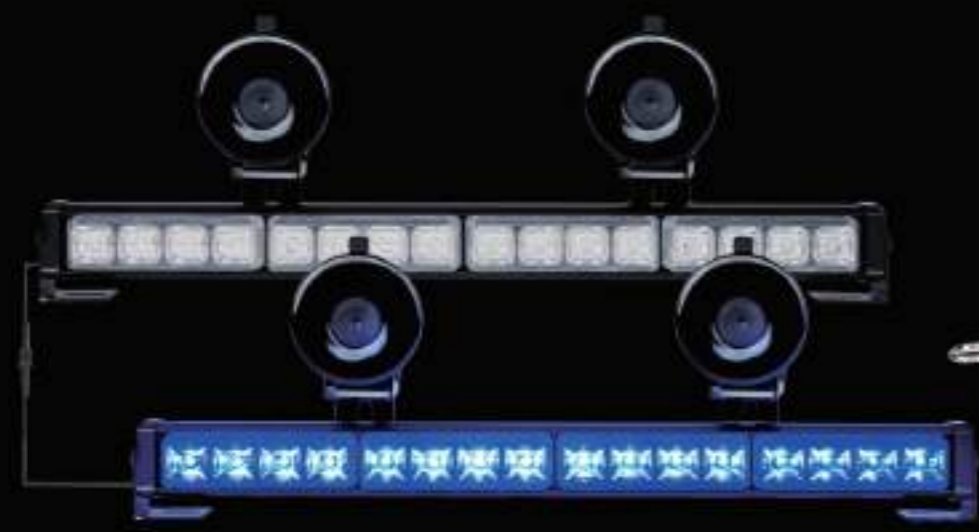

52024-G2

52024-G2-B