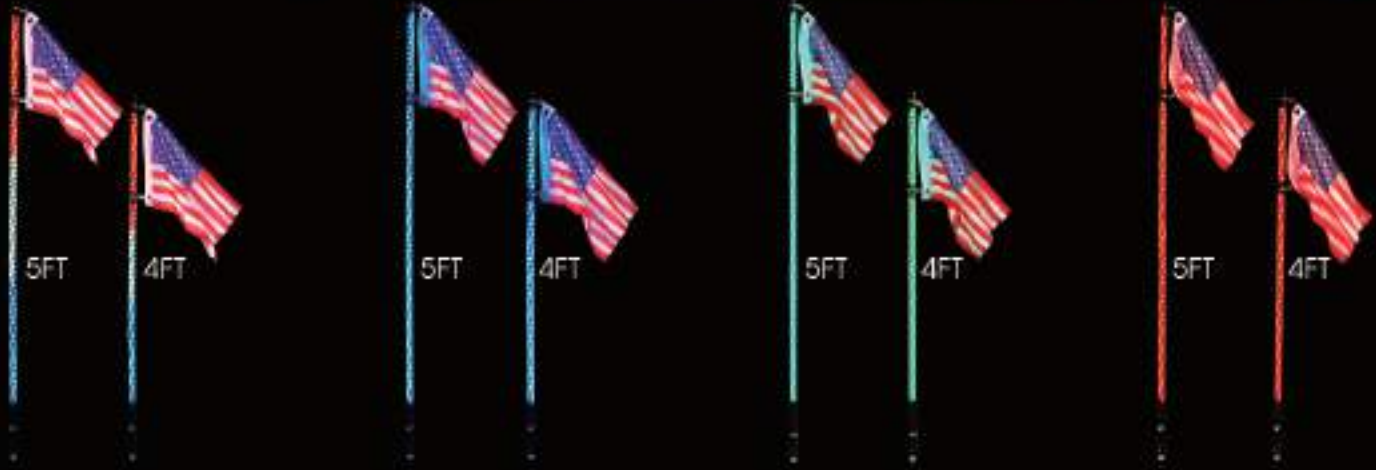

WHIP LIGHTS

WHIP-4FT/5FT-SPIRAL-G3-RWB WHIP-4FT/5FT-SPIRAL-G3-B WHIP-4FT/5FT-SPIRAL-G3-G WHIP-4FT/5FT-SPIRAL-G3-R