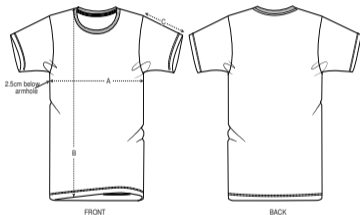

MEDIUM FIT

XXS* XS S M L XL XXL XXXL* XXXXL* XXXXXL*

Size guide

SIZES	XXS	XS	S	M	L	XL	XXL	XXXL	XXXXL	XXXXXL
A Half Chest	43.5	46	49	52	55	58	61	64	69	74
B Body Length	64	66	69	72	74	76	78	80	82	84
C Sleeve Length	19	19.5	20.5	21.5	22.5	22.5	23.5	24.5	24.5	25