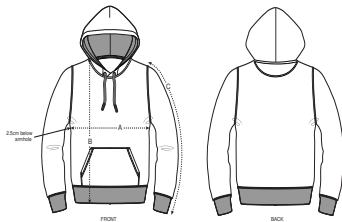

MEDIUM FIT

XXS*

XS

S

M

L

XL

XXL

XXXL*

XXXXL*

Size guide

SIZES	XXS	XS	S	M	L	XL	XXL	XXXL	XXXXL	XXXXXL
A Half Chest	46.5	49	51.5	54	57	60	63	66	71	0
B Body Length	63	65	68	72	74	76	78	80	82	0
C Sleeve Length	60.5	61.5	64	65.5	67	68.5	70	70	70	0