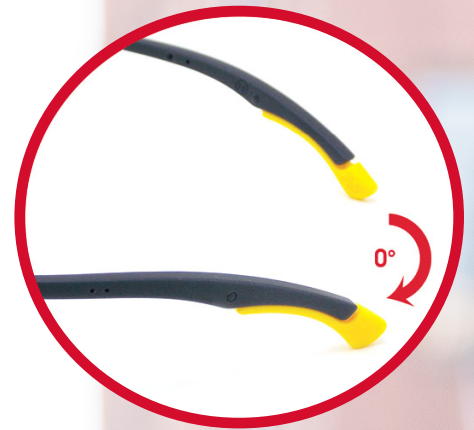

**0° Position**

**27° Position**

**54° Position**

**81° Position**

The new **ELOCK™** temple allows you to adjust the temple **ELOCK™** to (4) different positions independently to ensure the most comfortable fit ever!

# CUSTOMIZE YOUR FIT!

When at rest, leave the **ELOCK™** temple in the 0° Position

With one click you can Adjust the **ELOCK™** temple to the 27° Position to lock the frame comfortably around your ear.

With two clicks you can Adjust the **ELOCK™** temple to the 54° Position for an even tighter fit around your ear.

With three clicks you can Adjust the **ELOCK™** temple to the 81° Position for the tightest fit around your ear.