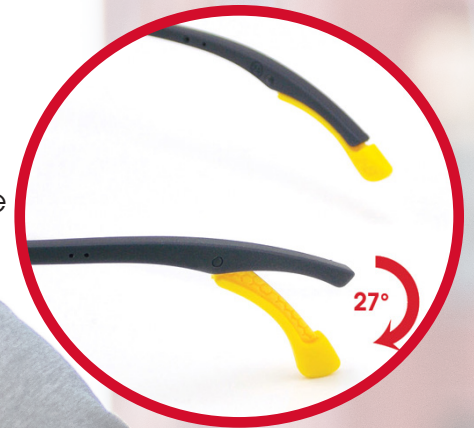

**0° Position**

**27° Position**

**54° Position**

**81° Position**

The new **ELOCK™** temple allows you to adjust the temple **ELOCK™** to (4) different positions independently to ensure the most comfortable fit ever!

# CUSTOMIZE YOUR FIT!

When at rest, leave the **ELOCK™** temple in the 0° Position

With one click you can Adjust the **ELOCK™** temple to the 27° Position to lock the frame comfortably around your ear.

With two clicks you can Adjust the **ELOCK™** temple to the 54° Position for an even tighter fit around your ear.

With three clicks you can Adjust the **ELOCK™** temple to the 81° Position for the tightest fit around your ear.