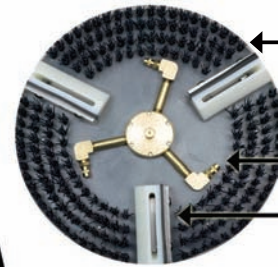

## Carpet Cleaning Head

3 Spray Jets

3 Smooth Glide Vacuum Slots

## Tile & Grout Cleaning Head

Nylon Scrubbing Brush Bristle

3 Spray Jets

3 Flexible rubber squeegee vacuum pick-ups

## Stair Cleaning Head - 7

3 Spray Jets

3 Smooth Glide Vacuum Slots

Adjustable Dial  
100 - 200 r.p.m

Telescoping  
Adjustable Handle

Quiet High Torque  
DC Motor

## FEATURES

- Cleans Better...Less Effort
- Works with any portable extractor or truckmount extractor
- Easily change the carpet cleaning head to a tile & grout cleaning head
- Weights only 39 pounds
- All Stainless Steel frame
- Telescoping handle adjusts down to 33" for cleaning stairs and easy transportation