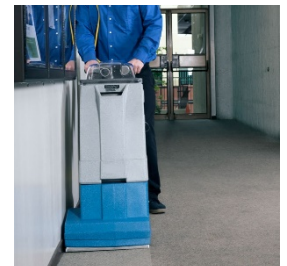

SP700

Polaris 700

Upright self-contained power brush carpet & upholstery cleaning machine

- Prochem's state-of-the-art self-contained carpet soil extractor provides unequalled features for the institutional and commercial carpet cleaner.
- The Polaris 700 offers unrivalled portability, ease of operation and performance.

FEATURES

- Full floating and self-levelling cylindrical power brush, eliminates the need for continual manual adjustment.
- 150 psi diaphragm pump
- Single 2 stage vacuum motor with 43 cm (17") cleaning path.
- Increased vacuum airflow reduces drying times and gives faster cleaning.
- Hinged body, provides safe, quick and easy access to all internal components.
- Optional carpet wand or hand tools, can be attached for immediate use.
- Patented four-wheel design, allows pivoting on front or rear wheels for increased manoeuvrability.
- Fully adjustable handle, suits any operator.
- 70 decibel silencer fitted as standard, ideal for 'quiet cleaning areas.
- "See-thru" recovery dome and easy lift-off bucket, no hoses to detach.
- Free Training Voucher with this machine.