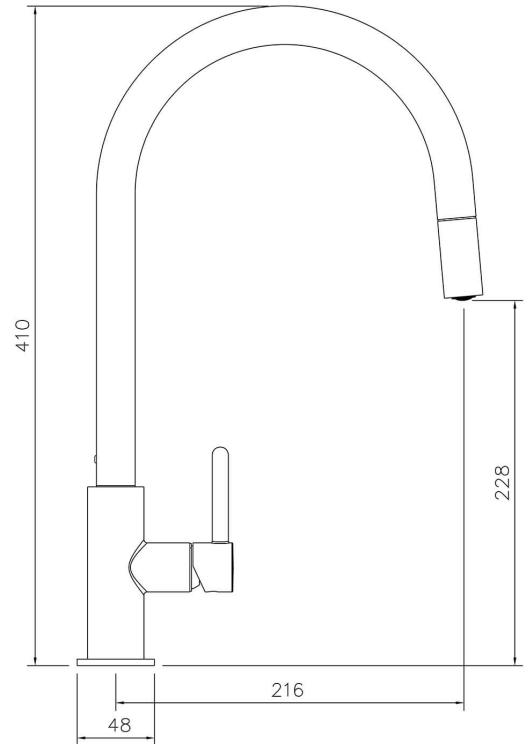

Naples Pull Out Sink Mixer ? Chrome

Code: NA301PM-CH

BATHROOM | KITCHEN | LAUNDRY | TRADITIONAL & HAMPTONS STYLE SPECIALISTS

Specifications

- Material: Brass
- Finish: Chrome
- WELS Rating: 5 Star (5.5L/min) (R:T41498)
- Quarter turn ceramic disk valves
- Watermark approved to Australian Standards
- Swivel Spout