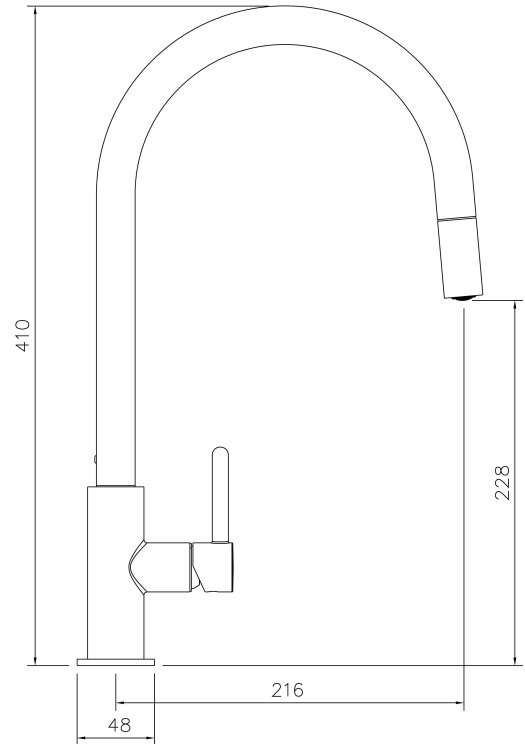

Naples Pull Out Sink Mixer ? Brushed Nickel

Code: NA301PM-BN

Specifications

- Material: Brass
- Finish: Brushed Brass
- WELS Rating: 5 Star (5.5L/min) (R:T41498)
- Quarter turn ceramic disk valves
- Watermark approved to Australian Standards
- Swivel Spout