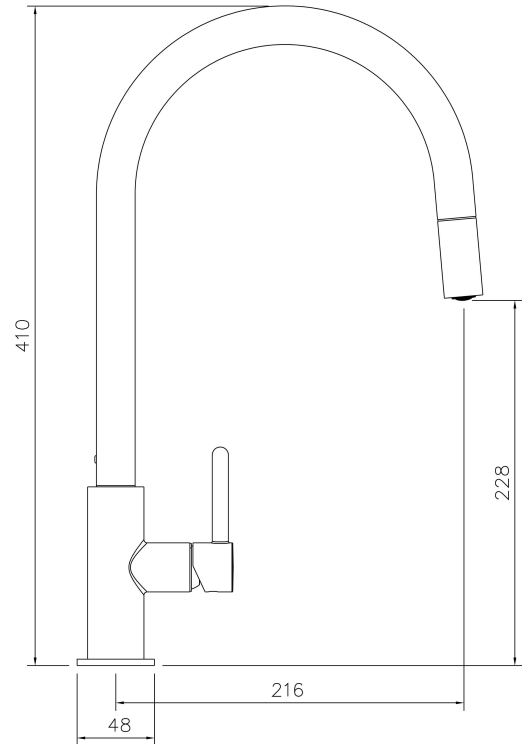

Naples Pull Out Sink Mixer ? Brushed Brass

Code: NA303PM-BB

BATHROOM | KITCHEN | LAUNDRY | TRADITIONAL & HAMPTONS STYLE SPECIALISTS

Specifications

- Material: Brass
- Finish: Brushed Brass
- WELS Rating: 5 Star (5.5L/min) (R:T41498)
- Quarter turn ceramic disk valves
- Watermark approved to Australian Standards
- Swivel Spout