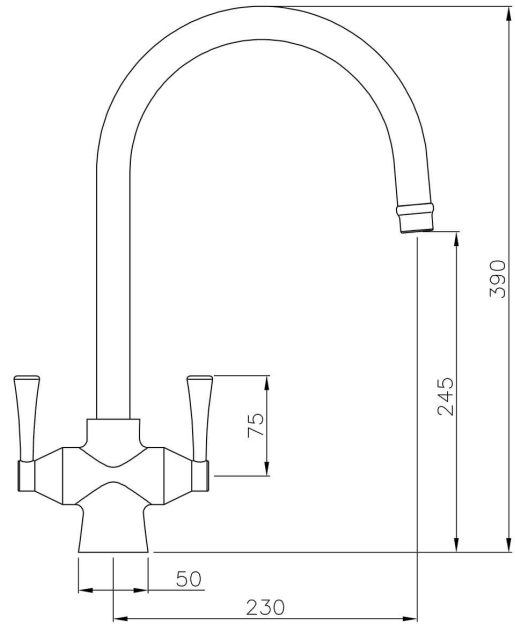

Gosford Double Sink Mixer ? Chrome

Code: GO201DM-CH

Specifications

- Material: Brass
- Finish: Chrome
- WELS Rating: 5 Star (5.5L/min) (R:T41451)
- Quarter turn ceramic disk valves
- Watermark approved to Australian Standards
- Swivel Spout