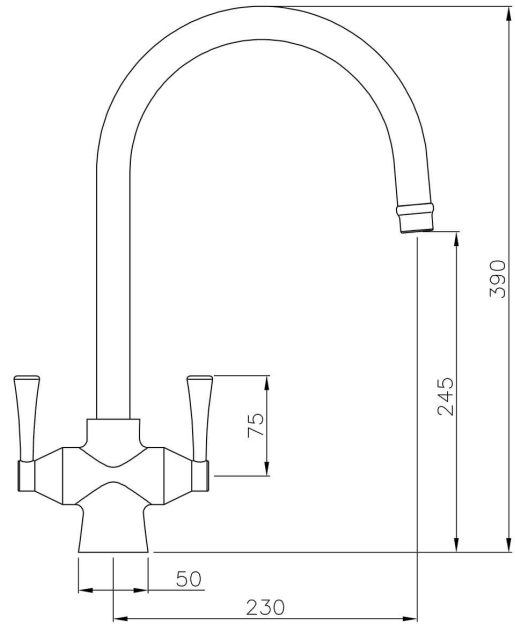

## Gosford Double Sink Mixer ? Brushed Brass

**Code:** GO203DM-BB

### Specifications

- Material: Brass
- Finish: Chrome
- WELS Rating: 5 Star (5.5L/min) (R:T41451)
- Quarter turn ceramic disk valves
- Watermark approved to Australian Standards
- Swivel Spout