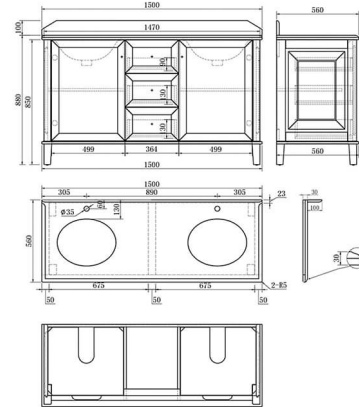

Coventry 150 x 56 Double Bowl Satin White Vanity with Real Marble Top & Ceramic Undercounter Basins

Code: COD150W

TRADITIONAL & HAMPTONS STYLE SPECIALISTS

BATHROOM | KITCHEN | LAUNDRY

Specifications

- Top Material: Genuine Carrara marble
- Basin Material: Ceramic
- Vanity Material: Genuine rubberwood timber
- Vanity Finish: White Polyurethane Satin
- Requires waste: 32mm with overflow
- Tap Holes Available: One or three
- Configuration: Two soft close doors, three soft close drawers
- Chrome knob handles come included free with this vanity. If you would like to upgrade to antique brass, just add the code THSP006 at \$0, or for matte black, add the code THSP007 at \$0 and the quantity needed for the vanity
- Includes 100mm high marble splashback
- Suitable for P-trap and S-trap installation
- Natural stone variations: Marble is a natural material so each top is one of a kind. As it is a product of nature, it is prone to variations in colour, shade, pattern, texture, and density; all of which are inherent in such natural materials. It is these characteristics that add to the beauty and charm of the material.