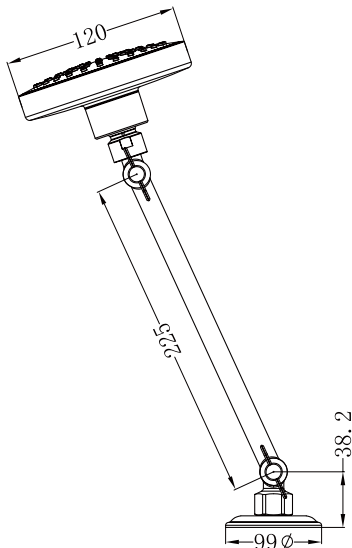

X Plus All Direction Shower Head

Nero

Versions:202401

Drawing

Specifications

Watermark License
WM-060093
Temperature Rating
Min 1°C-Max 75°C
Pressure Rating
Min 150kpa - Max 500kpa

Packaging Includes

1x All Direction Shower Head
1x Installation Kit

Finish & SKU

● **Matte Black**
NR201605MB

*Dimensions are nominal measurements only.

Nero

info@nerotapware.com.au
nerotapware.com.au

11-13 Buontempo Road
Carrum Downs Vic 3201