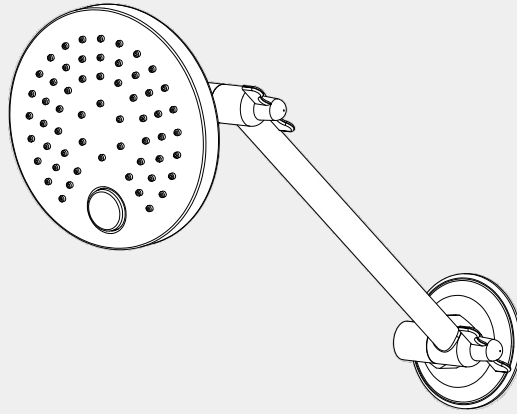

X Plus All Direction Shower Head

Nero

Versions:202401

Drawing

Specifications

Watermark License
WM-060093
Temperature Rating
Min 1°C-Max 75°C
Pressure Rating
Min 150kpa - Max 500kpa

Packaging Includes

1x All Direction Shower Head
1x Installation Kit

Finish & SKU

● **Matte Black**
NR201605MB

*Dimensions are nominal measurements only.

Nero

info@nerotapware.com.au
nerotapware.com.au

11-13 Buontempo Road
Carrum Downs Vic 3201