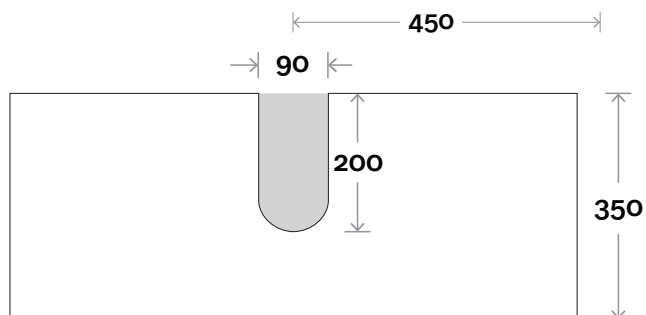

Top Drawer Box