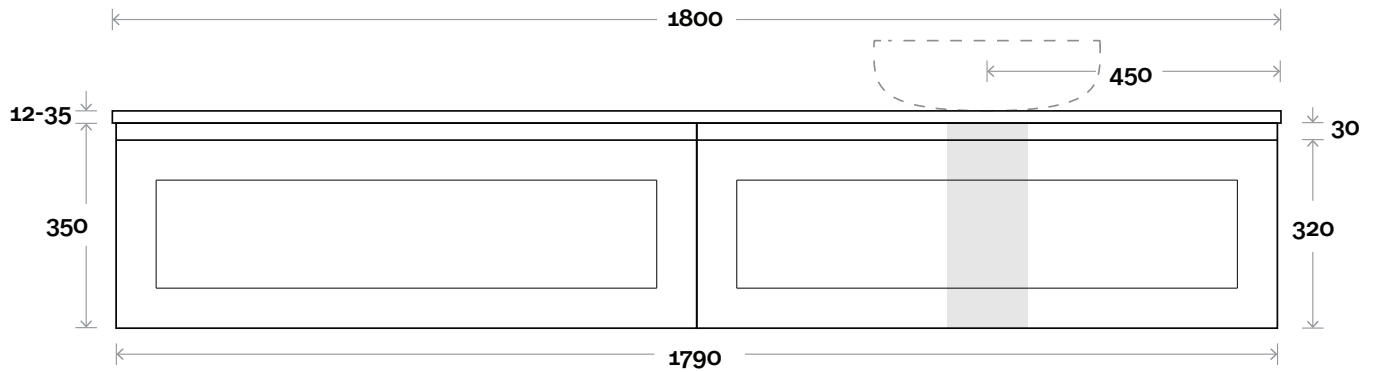

Configuration