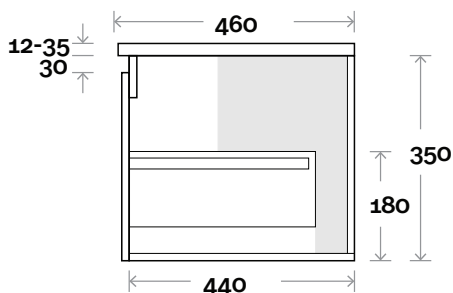

MARQUIS

Tuscany

Tuscany 2 750mm centre basin

Top Thickness

Caesarstone: 20mm

Silestone: 20mm

Dekton: 12mm

Symphony: 20mm

Timber: Solid 30-35mm

(Above counter only)

Note:

- Stone & Timber waste centre: 375mm std (may vary depending on basin)

Plumbing allowance

Profile