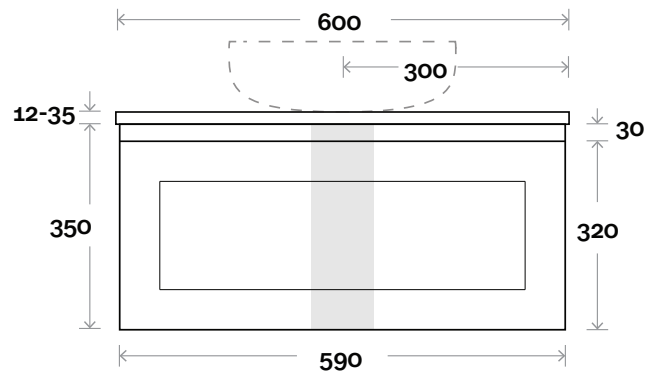

Configuration