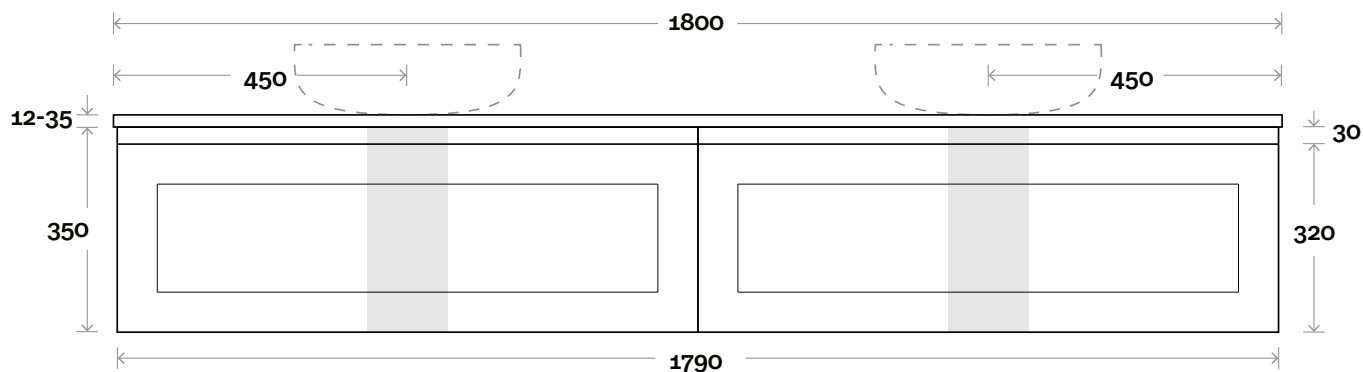

Configuration