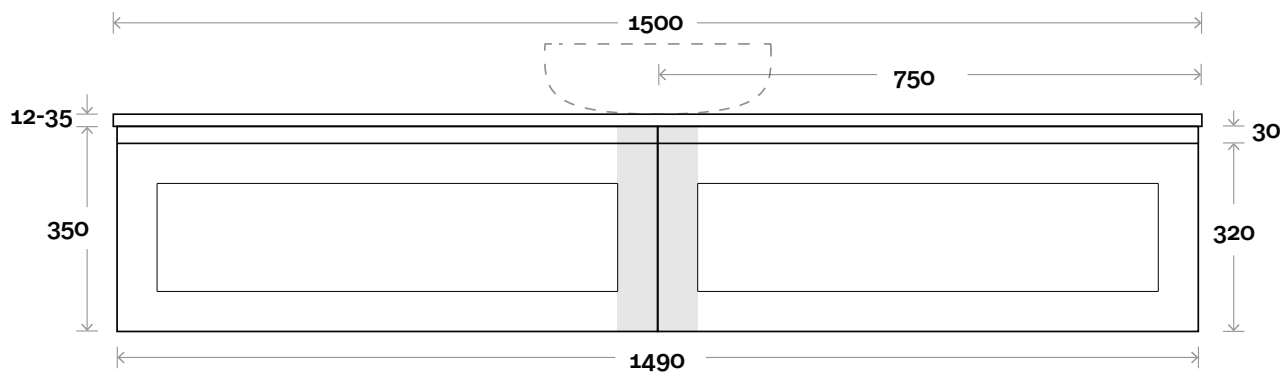

Configuration