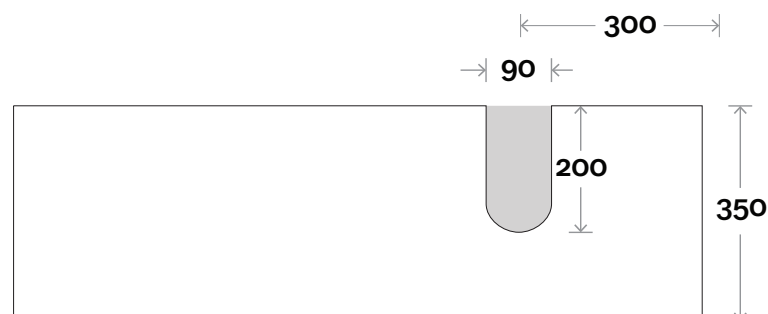

Top Drawer Box