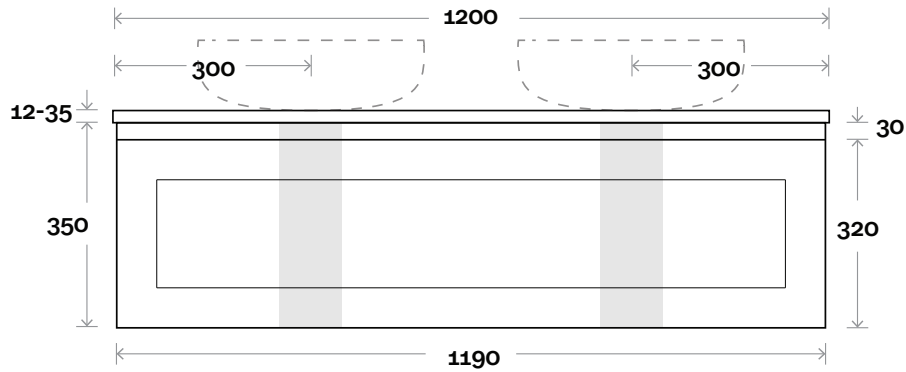

Configuration