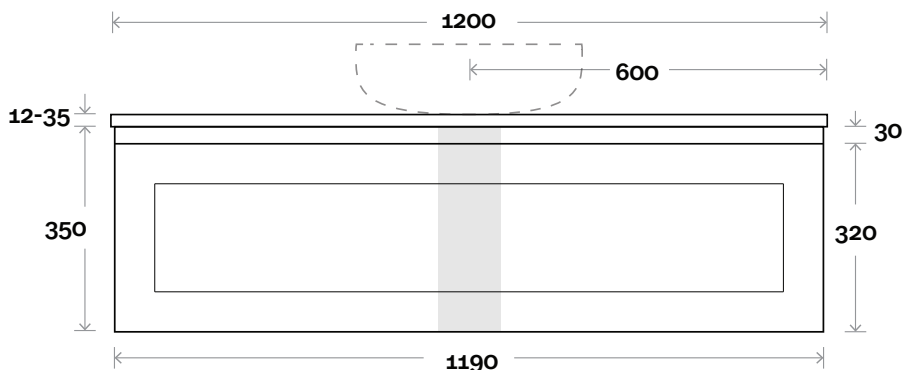

Configuration