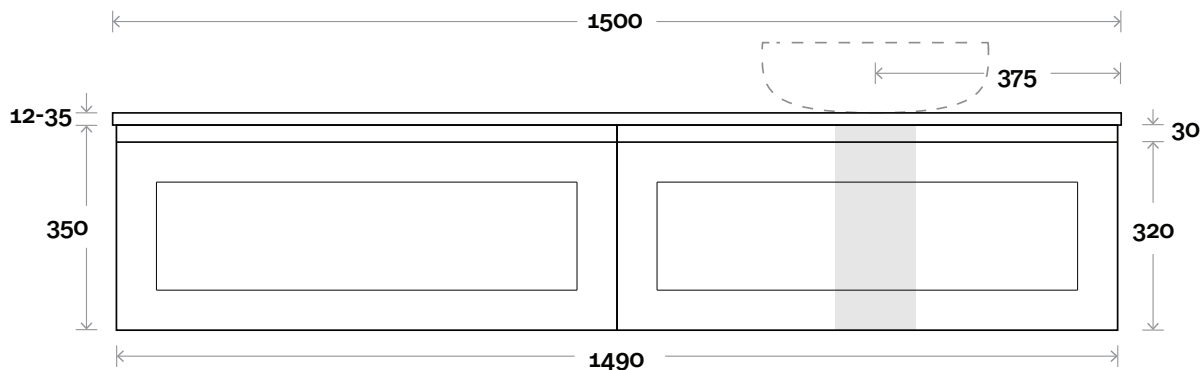

Configuration