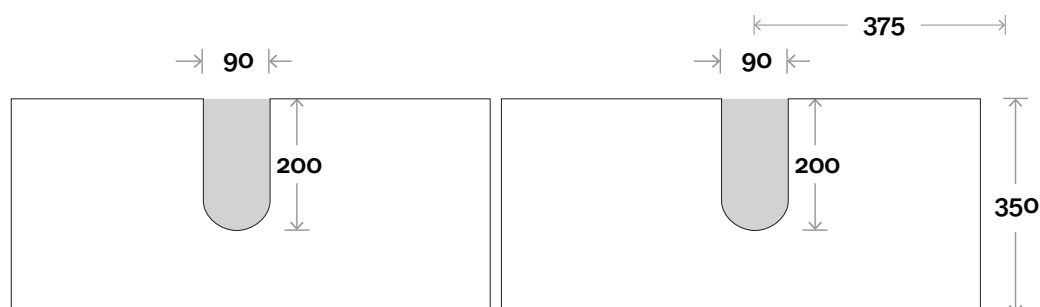

Top Drawer Box