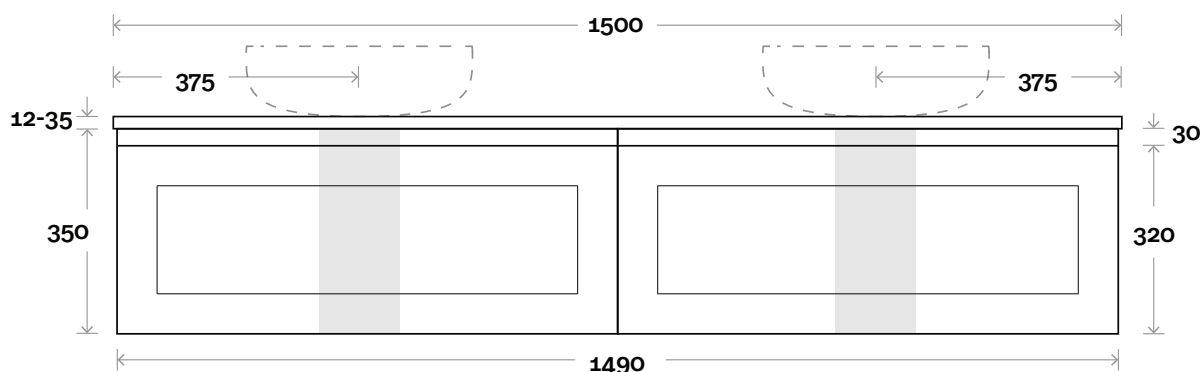

Configuration