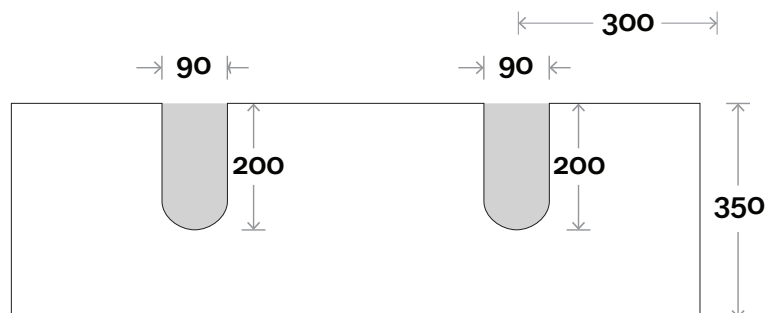

Top Drawer Box