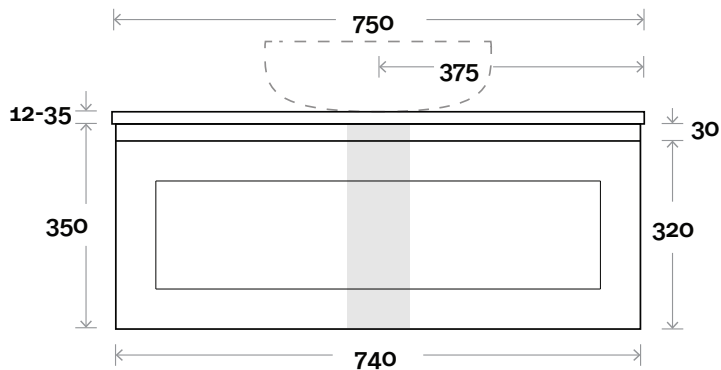

Configuration