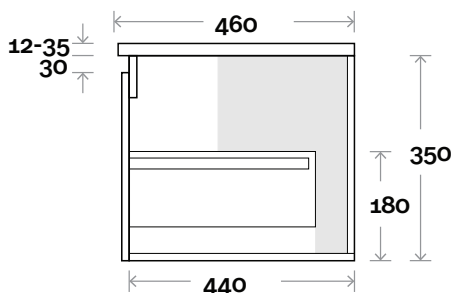

MARQUIS

Tuscany

Tuscany 9 1500mm off centre basin

Top Thickness

Caesarstone: 20mm

Silestone: 20mm

Dekton: 12mm

Symphony: 20mm

Timber: Solid 30-35mm

(Above counter only)

Note:

• Stone & Timber waste centre:
375mm std (may vary depending on basin)

• Left or Right hand basin

Plumbing allowance

Profile