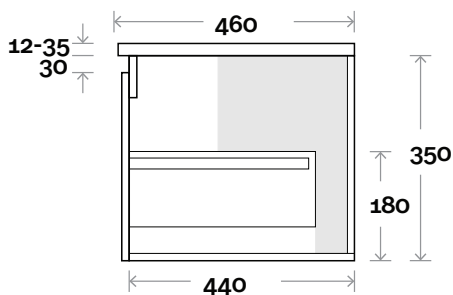

MARQUIS

Tuscany

Tuscany 3 900mm centre basin

Top Thickness

Caesarstone: 20mm

Silestone: 20mm

Dekton: 12mm

Symphony: 20mm

Timber: Solid 30-35mm

(Above counter only)

Note:

- Stone & Timber waste centre: 450mm Std (may vary depending on basin)

Plumbing allowance

Profile