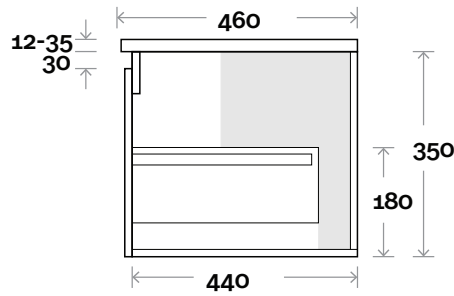

MARQUIS

Tuscany

Tuscany 12 1800mm off centre basin

Top Thickness

Caesarstone: 20mm

Silestone: 20mm

Dekton: 12mm

Symphony: 20mm

Timber: Solid 30-35mm

(Above counter only)

Note:

- Stone & Timber waste centre: 375mm std (may vary depending on basin)

- Left or Right hand basin

Plumbing allowance

Profile