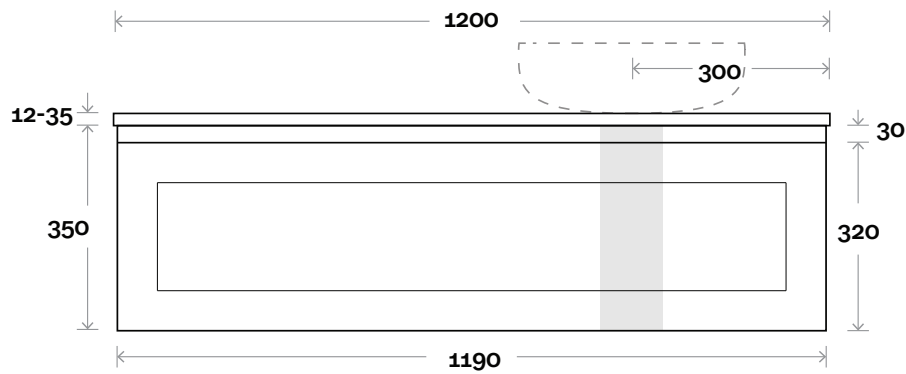

Configuration