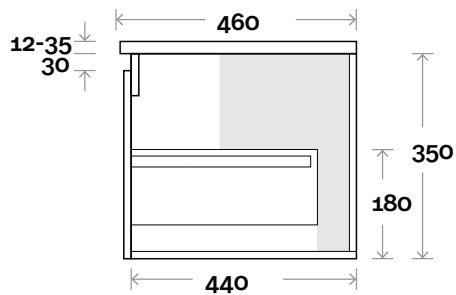

MARQUIS

Tuscany

Tuscany 1 600mm centre basin

Top Thickness

Caesarstone: 20mm

Silestone: 20mm

Dekton: 12mm

Symphony: 20mm

Timber: Solid 30-35mm

(Above counter only)

Note:

- Stone & Timber waste centre: 300mm Std (may vary depending on basin)

Plumbing allowance

Profile