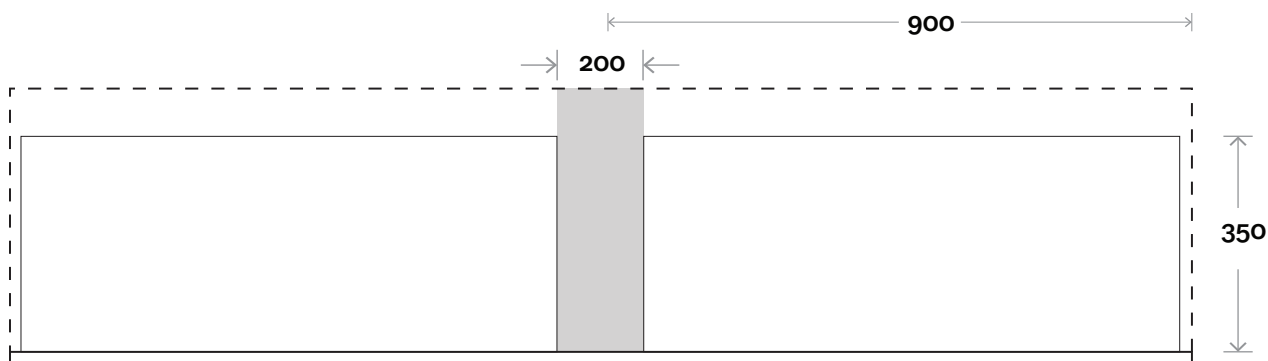

Top Drawer Box