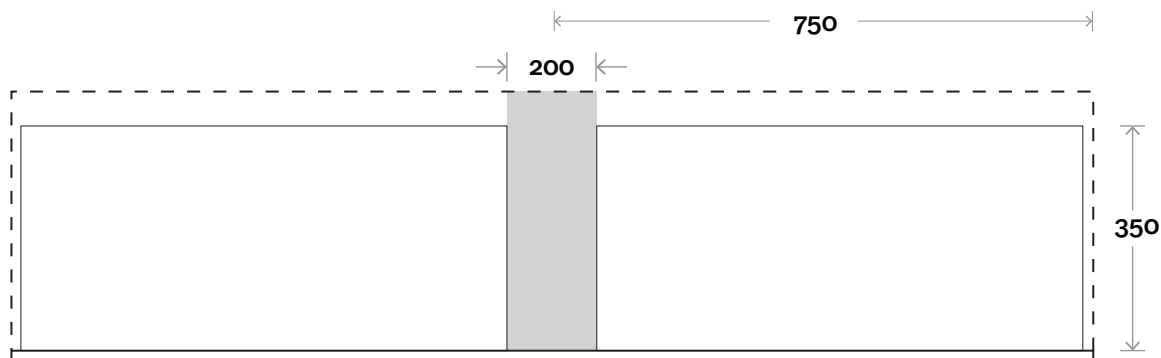

Top Drawer Box