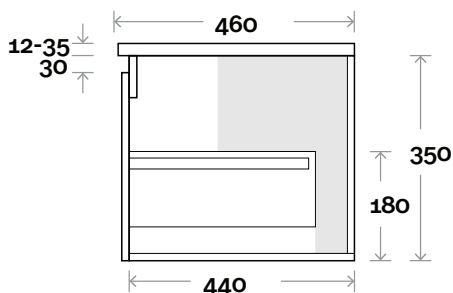

MARQUIS

Tuscany

Tuscany 8 1500mm double basin

Top Thickness
Caesarstone: 20mm
Silestone: 20mm
Dekton: 12mm
Symphony: 20mm
Timber: Solid 30-35mm
(Above counter only)

Note:

- Stone & Timber waste centre:
  375mm std (may vary depending on basin)

Plumbing allowance

Profile