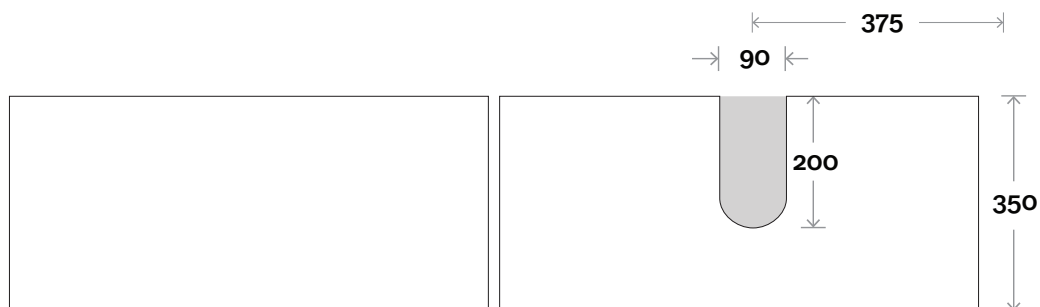

Top Drawer Box