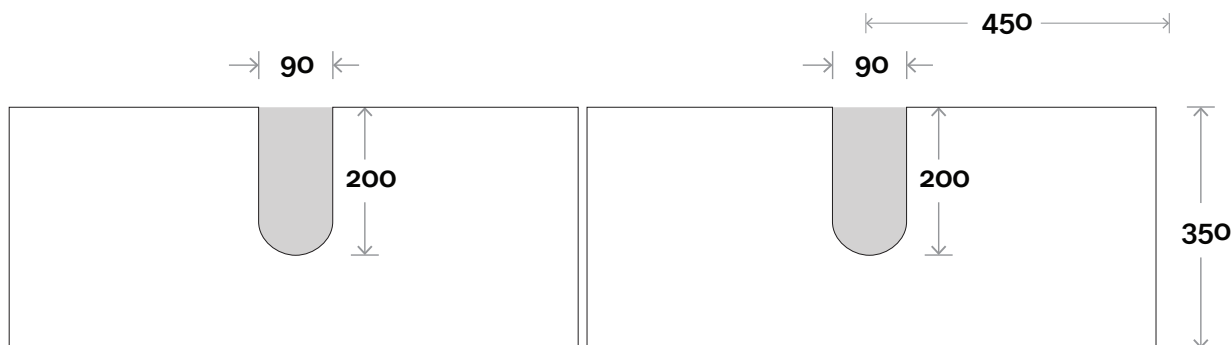

Top Drawer Box