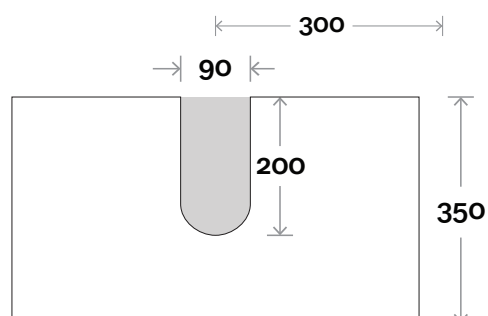

Top Drawer Box