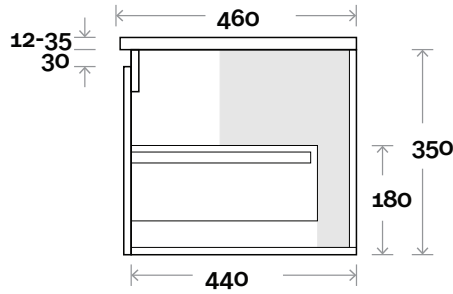

MARQUIS

Tuscany

Tuscany 5 1200mm double basin

Top Thickness

Caesarstone: 20mm

Silestone: 20mm

Dekton: 12mm

Symphony: 20mm

Timber: Solid 30-35mm

(Above counter only)

Note:

- Stone & Timber waste centre: 300mm Std (may vary depending on basin)

Plumbing allowance

Profile