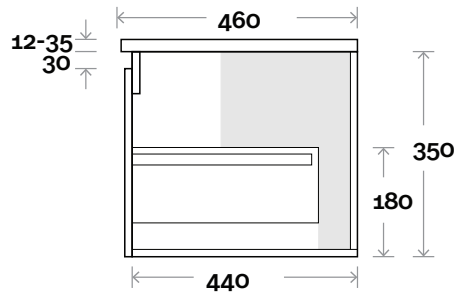

MARQUIS

Tuscany

Tuscany 6 1200mm off centre basin

Top Thickness

Caesarstone: 20mm

Silestone: 20mm

Dekton: 12mm

Symphony: 20mm

Timber: Solid 30-35mm
(Above counter only)

Note:

- Stone & Timber waste centre:
  300mm Std (may vary depending on basin)

- Left or Right hand basin

Plumbing allowance

Profile