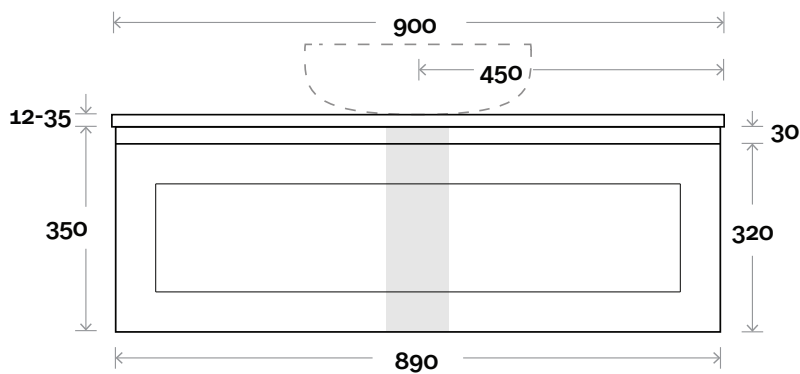

Configuration