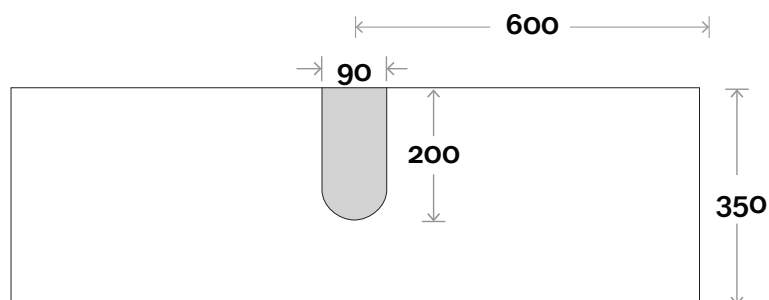

Top Drawer Box