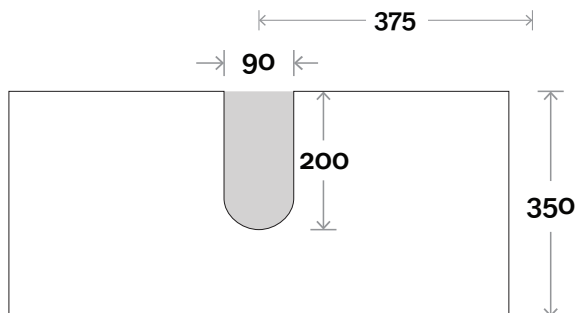

Top Drawer Box