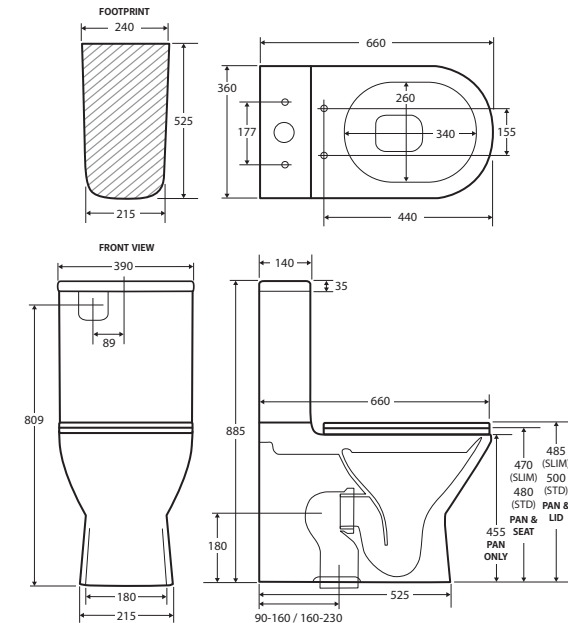

## Tono BACK-TO-WALL TOILET SUITE

### Features

WELS 4 Star - 4.6/3.1L (3.4L avg/flush)

- Gloss white finish
- Tornado rimless ultra quiet flush
- Quick release, soft close seat
- Chrome flush buttons & stainless steel hinges
- R&T or Geberit flush systems
- Top or bottom inlets:
  - Left top inlet
  - Left or right bottom inlet
- Can install for AS 1428.1:2021 Ambulant compliance

### Available in

P-Trap  
R&T System  
**K028P**

S-Trap 90-160  
R&T System  
**K028A**

S-Trap 160-230  
R&T System  
**K028B**

P-Trap  
Geberit System  
**K028GEP**

S-Trap 90-160  
Geberit System  
**K028GEA**

While we aim to ensure specifications are correct at the time of publication, Fienza reserves the right to make modifications without prior notice. Physical colour may vary from image shown. All measurements are shown in millimetres. For ceramic products, please allow +/- 10 mm tolerance for manufacturing variance. Always use physical product measurements for mark-ups and roughing-in as the technical drawing may differ from actual product received.