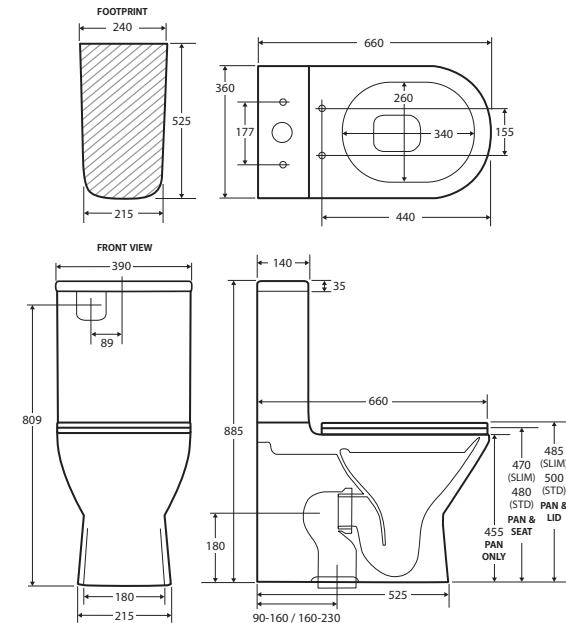

Tono BACK-TO-WALL TOILET SUITE WITH SLIM SEAT

Features

WELS 4 Star - 4.6/3.1L (3.4L avg/flush)

- Gloss white finish
- Tornado rimless ultra quiet flush
- Quick release, soft close seat
- Chrome flush buttons & stainless steel hinges
- R&T or Geberit flush systems
- Top or bottom inlets:
 - Left top inlet
 - Left or right bottom inlet
- Can install for AS 1428.1:2021 Ambulant compliance

Tornado
Rimless

Ultra Quiet
Flush

Available in

P-Trap
R&T System
K028P-2

S-Trap 90-160
R&T System
K028A-2

S-Trap 160-230
R&T System
K028B-2

P-Trap
Geberit System
K028GEP-2

S-Trap 90-160
Geberit System
K028GEA-2

While we aim to ensure specifications are correct at the time of publication, Fienza reserves the right to make modifications without prior notice. Physical colour may vary from image shown. All measurements are shown in millimetres. For ceramic products, please allow +/- 10 mm tolerance for manufacturing variance. Always use physical product measurements for mark-ups and roughing-in as the technical drawing may differ from actual product received.