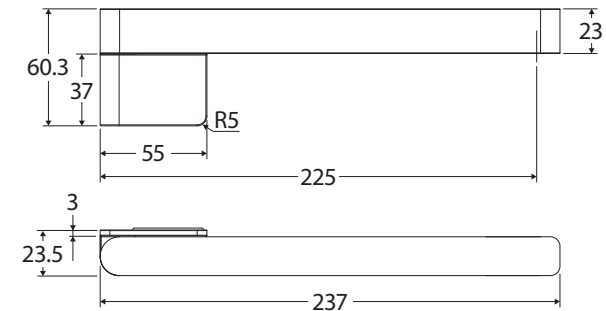

Tono® SWIVEL BATH OUTLET

Features

- 180° swivel function
- Wall mounted
- Fitted with aerator
- Push-fit installation
- Made from eco-friendly lead-free brass*
- Female 1/2" BSPP inlet
- WELS rating not required

Please note: This product may have a visible Fienza or Watermark logo.

*Defined as containing less than 0.25% lead.