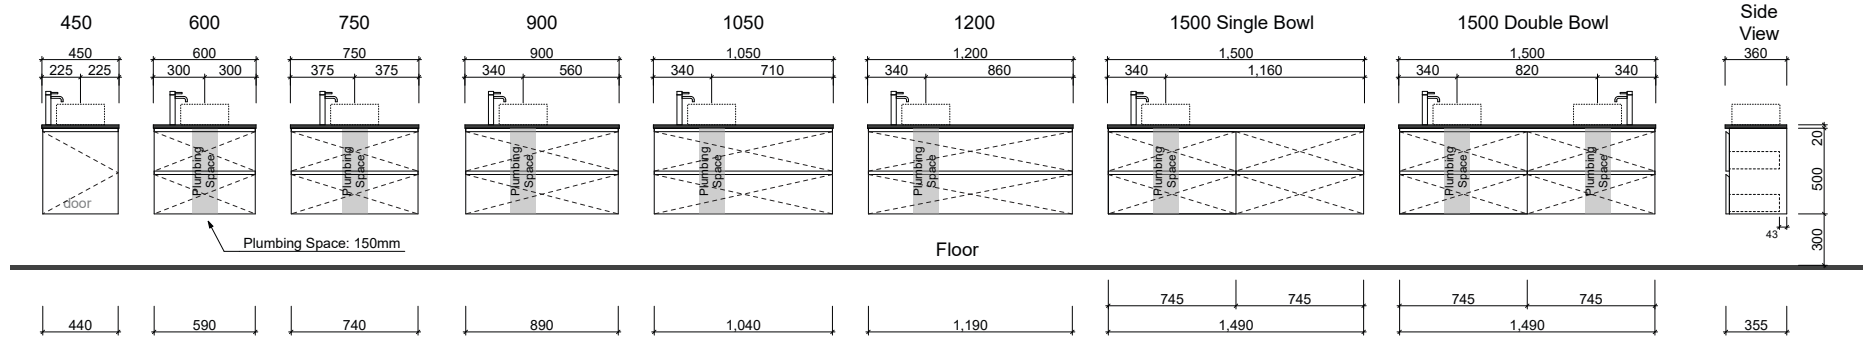

BILLIE

Wall Hung

Floor Standing

Waste size: Acrylic = 40mm, Ceramic = 32mm, Sculptured Marble = 32mm

Note: Where left or right hand options are available please specify or else cabinets will be supplied as per these drawings. All vanity top and basin sizes are nominal only. E&OE