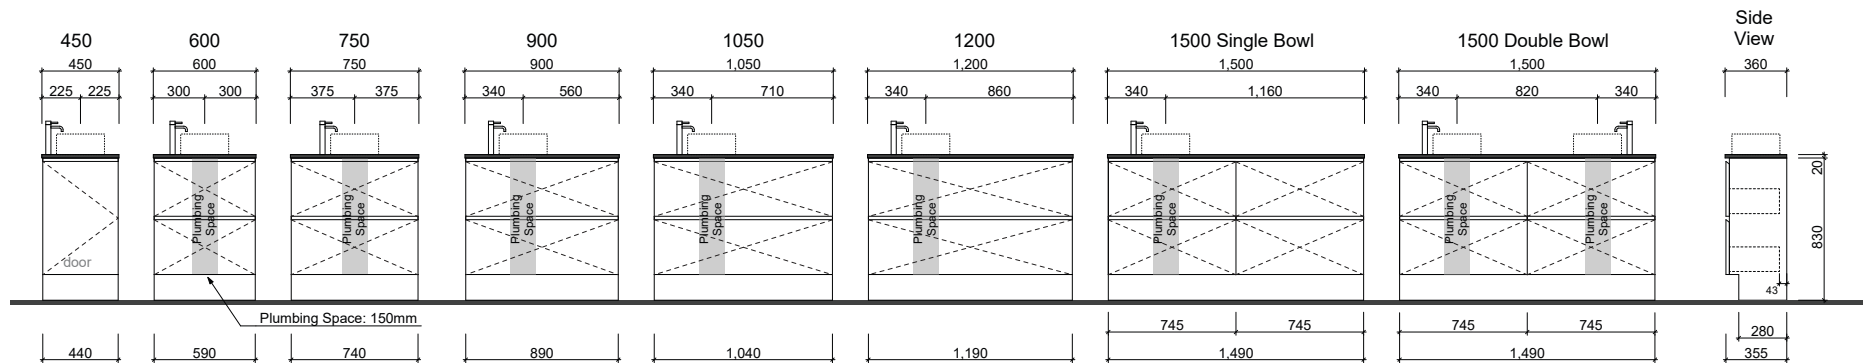

BILLIE

Wall Hung

Floor Standing

Waste size: Acrylic = 40mm, Ceramic = 32mm, Sculptured Marble = 32mm

Note: Where left or right hand options are available please specify or else cabinets will be supplied as per these drawings. All vanity top and basin sizes are nominal only. E&OE