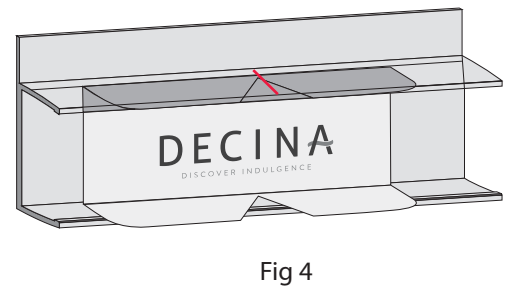

Installation against one, two or three walls

Every Decina pressed metal bath is supplied with Decina's unique "Tiling bead", (Fig 1) and so there is no need to check the bath into the wall. Simply notch the tiling bead in line with the corners of the bath on the sides which will be against the wall or walls and fix to the bath by applying silicone on the inside of the bead and clip it in place on the relevant sides of the bath. Hold the ends in place with a small piece of adhesive tape while the silicone sets.

Fitting the tiling bead

1. Clip the tiling bead onto the side of the bath, with the end in line with the face which will not be against the wall. (Fig 2)
2. Mark a line level on the bead in line with the corner of the bath, where you want to make a bend. (Fig 3)
3. Unclip the bead, and insert the notching gauge at the line and using side cutters, clip a 45° angled corner out of both top and bottom. (Fig 4)
4. Bend the tiling bead through 90° and repeat for the next corner
5. Once all corners have been notched, run a bead of silicon into the top and bottom corner of the tiling bead and clip onto all relevant sides of the bath.

NOTE:

Where the bath abuts the wall, or walls, while using the Decina tiling bead, there is no need to check the bath into the wall.

1. Install a waste pipe in accordance with the set-out diagram according to your bath size
2. Fix a batten to the wall(walls) as detailed in Fig 5. Where the bath does not touch a wall it should be supported by a dwarf wall built in masonry or wood.