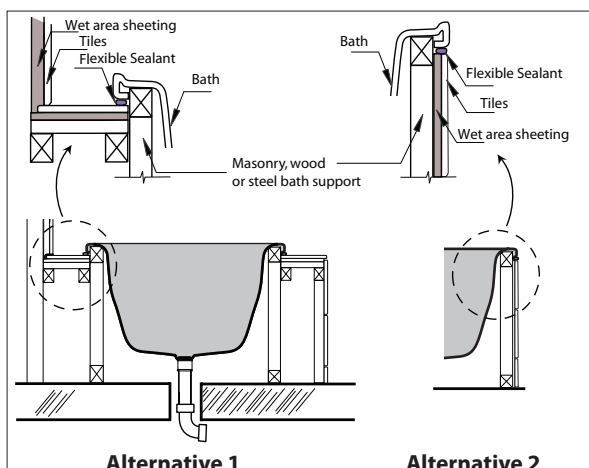

## Installation against one, two or three walls

Every Decina pressed metal bath is supplied with Decina's unique "Tiling bead", (Fig 1) and so there is no need to check the bath into the wall. Simply notch the tiling bead in line with the corners of the bath on the sides which will be against the wall or walls and fix to the bath by applying silicone on the inside of the bead and clip it in place on the relevant sides of the bath. Hold the ends in place with a small piece of adhesive tape while the silicone sets.

### Fitting the tiling bead

1. Clip the tiling bead onto the side of the bath, with the end in line with the face which will not be against the wall. (Fig 2)
2. Mark a line level on the bead in line with the corner of the bath, where you want to make a bend. (Fig 3)
3. Unclip the bead, and insert the notching gauge at the line and using side cutters, clip a 45° angled corner out of both top and bottom. (Fig 4)
4. Bend the tiling bead through 90° and repeat for the next corner
5. Once all corners have been notched, run a bead of silicon into the top and bottom corner of the tiling bead and clip onto all relevant sides of the bath.

#### NOTE:

Where the bath abuts the wall, or walls, while using the Decina tiling bead, there is no need to check the bath into the wall.

1. Install a waste pipe in accordance with the set-out diagram according to your bath size
2. Fix a batten to the wall(walls) as detailed in Fig 5. Where the bath does not touch a wall it should be supported by a dwarf wall built in masonry or wood.

## Installation away from the wall or as an island bath

1. Install a waste pipe in accordance with the set-out diagram according to your bath size
2. Build a suitable dwarf wall in masonry, steel or wood to support the bath and to fix the tiles.