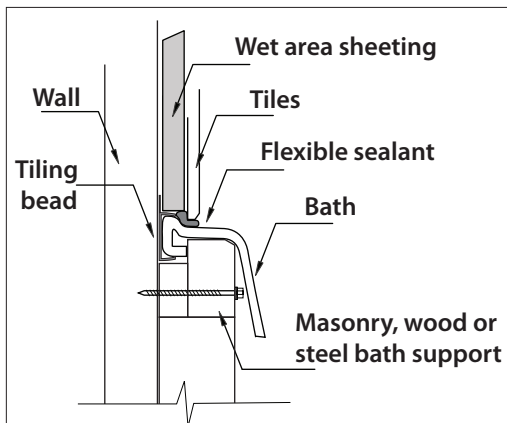

#### Dimensional Drawings

## Installation against one, two or three walls

Every Decina pressed metal bath is supplied with Decina's unique "Tiling bead", (Fig 1) and so there is no need to check the bath into the wall. Simply notch the tiling bead in line with the corners of the bath on the sides which will be against the wall or walls and fix to the bath by applying silicone on the inside of the bead and clip it in place on the relevant sides of the bath. Hold the ends in place with a small piece of adhesive tape while the silicone sets.

### Fitting the tiling bead

1. Clip the tiling bead onto the side of the bath, with the end in line with the face which will not be against the wall. (Fig 2)
2. Mark a line level on the bead in line with the corner of the bath, where you want to make a bend. (Fig 3)
3. Unclip the bead, and insert the notching gauge at the line and using side cutters, clip a 45° angled corner out of both top and bottom. (Fig 4)
4. Bend the tiling bead through 90° and repeat for the next corner
5. Once all corners have been notched, run a bead of silicon into the top and bottom corner of the tiling bead and clip onto all relevant sides of the bath.

#### NOTE:

Where the bath abuts the wall, or walls, while using the Decina tiling bead, there is no need to check the bath into the wall.

1. Install a waste pipe in accordance with the set-out diagram according to your bath size
2. Fix a batten to the wall(walls) as detailed in Fig 5. Where the bath does not touch a wall it should be supported by a dwarf wall built in masonry or wood.