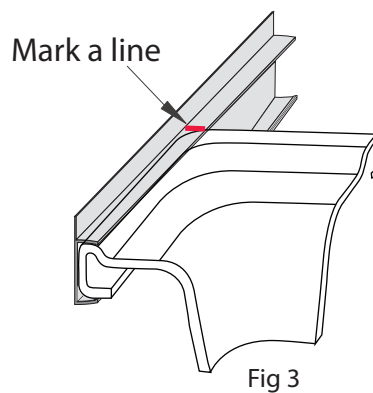

#### Dimensional Drawings

## Installation against one, two or three walls

Every Decina pressed metal bath is supplied with Decina's unique "Tiling bead", (Fig 1) and so there is no need to check the bath into the wall. Simply notch the tiling bead in line with the corners of the bath on the sides which will be against the wall or walls and fix to the bath by applying silicone on the inside of the bead and clip it in place on the relevant sides of the bath. Hold the ends in place with a small piece of adhesive tape while the silicone sets.

### Fitting the tiling bead

1. Clip the tiling bead onto the side of the bath, with the end in line with the face which will not be against the wall. (Fig 2)
2. Mark a line level on the bead in line with the corner of the bath, where you want to make a bend. (Fig 3)
3. Unclip the bead, and insert the notching gauge at the line and using side cutters, clip a 45° angled corner out of both top and bottom. (Fig 4)
4. Bend the tiling bead through 90° and repeat for the next corner
5. Once all corners have been notched, run a bead of silicon into the top and bottom corner of the tiling bead and clip onto all relevant sides of the bath.