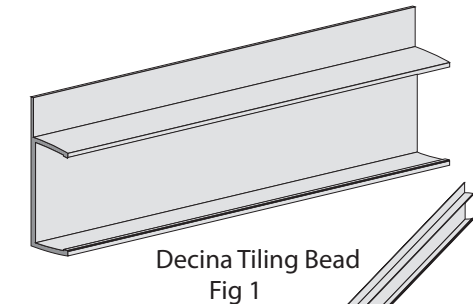

#### Dimensional Drawings

## Installation against one, two or three walls

Every Decina pressed metal bath is supplied with Decina's unique "Tiling bead", (Fig 1) and so there is no need to check the bath into the wall. Simply notch the tiling bead in line with the corners of the bath on the sides which will be against the wall or walls and fix to the bath by applying silicone on the inside of the bead and clip it in place on the relevant sides of the bath. Hold the ends in place with a small piece of adhesive tape while the silicone sets.

### Fitting the tiling bead

1. Clip the tiling bead onto the side of the bath, with the end in line with the face which will not be against the wall. (Fig 2)
2. Mark a line level on the bead in line with the corner of the bath, where you want to make a bend. (Fig 3)
3. Unclip the bead, and insert the notching gauge at the line and using side cutters, clip a 45° angled corner out of both top and bottom. (Fig 4)
4. Bend the tiling bead through 90° and repeat for the next corner
5. Once all corners have been notched, run a bead of silicon into the top and bottom corner of the tiling bead and clip onto all relevant sides of the bath.