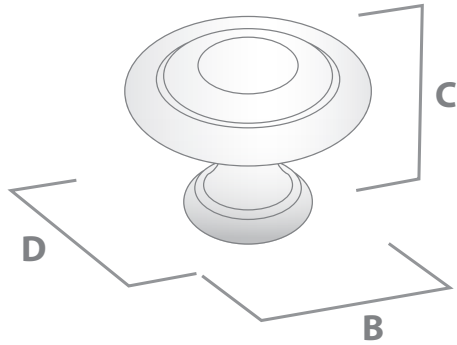

Satin Nickel

Old America

SHAKER

THE HERITAGE COLLECTION

SHAKER FLUTED KNOB

FINISH	CODE	HC	L	W/D	P/H
Antique Black	106.035.01	-	-	35mm	26mm
Antique Brass	106.035.03	-	-	35mm	26mm
Matt Black	106.035.04	-	-	35mm	26mm
Polished Chrome	106.035.06	-	-	35mm	26mm
Satin Nickel	106.035.13	-	-	35mm	26mm
Pewter	106.035.14	-	-	35mm	26mm
Old America	106.035.23	-	-	35mm	26mm
Brushed Brass	106.035.35	-	-	35mm	26mm

HC Hole Centres (A)
L Overall Length (B)
W/D Width or Diameter (D)
P/H Projection or Height (C)

AVAILABLE FINISHES:

Antique Black

Antique Brass

Pewter