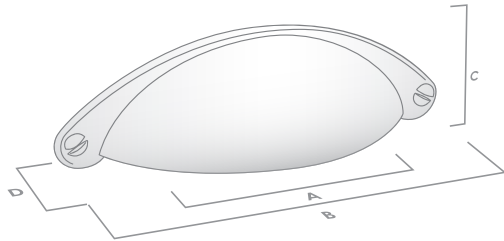

HC Hole Centres (A)
 L Overall Length (B)
 W/D Width or Diameter (D)
 P/H Projection or Height (C)

AVAILABLE FINISHES:

Antique Black

Antique Brass

Pewter

Matt Black

Polished Chrome

Satin Nickel

Old America

Brushed Brass

SHAKER

THE HERITAGE COLLECTION

SHAKER CUP PULL

| FINISH | CODE | HC | L | W/D | P/H |
|-----------------|------------|------|-------|------|------|
| Antique Black | 108.064.01 | 64mm | 104mm | 31mm | 25mm |
| Antique Brass | 108.064.03 | 64mm | 104mm | 31mm | 25mm |
| Matt Black | 108.064.04 | 64mm | 104mm | 31mm | 25mm |
| Polished Chrome | 108.064.06 | 64mm | 104mm | 31mm | 25mm |
| Satin Nickel | 108.064.13 | 64mm | 104mm | 31mm | 25mm |
| Pewter | 108.064.14 | 64mm | 104mm | 31mm | 25mm |
| Old America | 108.064.23 | 64mm | 104mm | 31mm | 25mm |
| Brushed Brass | 108.064.35 | 64mm | 104mm | 31mm | 25mm |