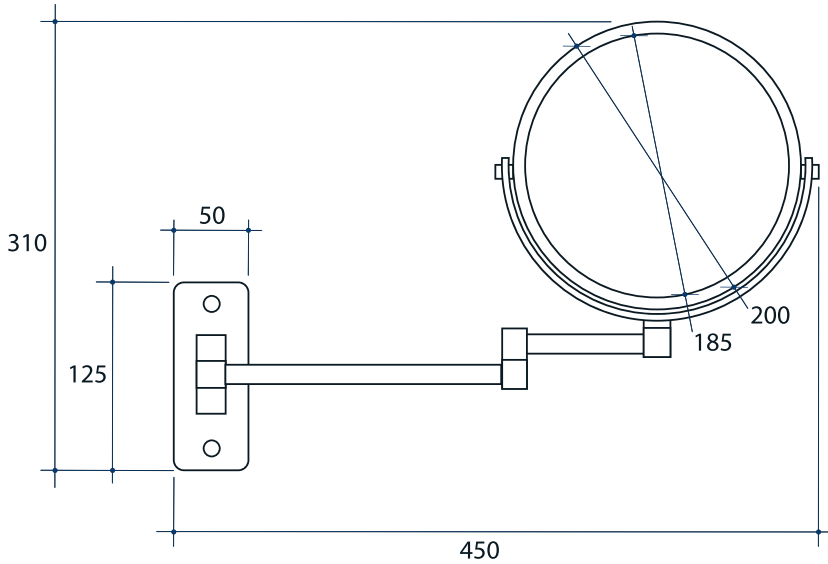

Ablaze Non-Lit Magnifying Mirrors

Maximum Distance From Wall 330mm
 Length From Wall When Folded - 30mm

Note: All dimensions are in millimetres (mm)

Stock Code	Finish	Type
------------	--------	------

R10SM