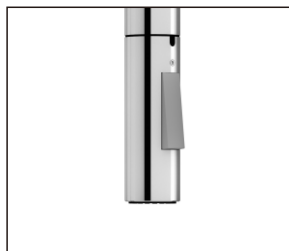

AVAILABLE IN CHROME, MATTE BLACK,
GUN METAL, BRUSHED STAINLESS & BRUSHED GOLD

ELLE 316 PULL OUT SINK MIXER

PRODUCT CODE: SST673

FEATURES:

- / Italian Design
- / 35mm Ceramic Disk Cartridge
- / Gooseneck Spout
- / Full body 316 Stainless Steel Construction
- / 316 Braided Inlet Hoses
- / Five colour options
- / *Lifetime Residential Warranty on Brushed Stainless Finish
- / Residential Warranty on Coloured Finishes 5 ½ years indoor/
2 ½ years outdoor

The Elle 316 range meets the very highest standards of European Design along with colour finishes that will excite every discerning taste.

316 stainless steel is considered an excellent material for various applications due to its unique combination of properties, making it highly versatile and suitable for a wide range of environments.

/ Aesthetics – attractive appearance with various finishes.

WELS: 6 star 4.5 lm

WARRANTY: LIFETIME*

PUSH BUTTON SPRAY FUNCTION

PIN LEVER HANDLE