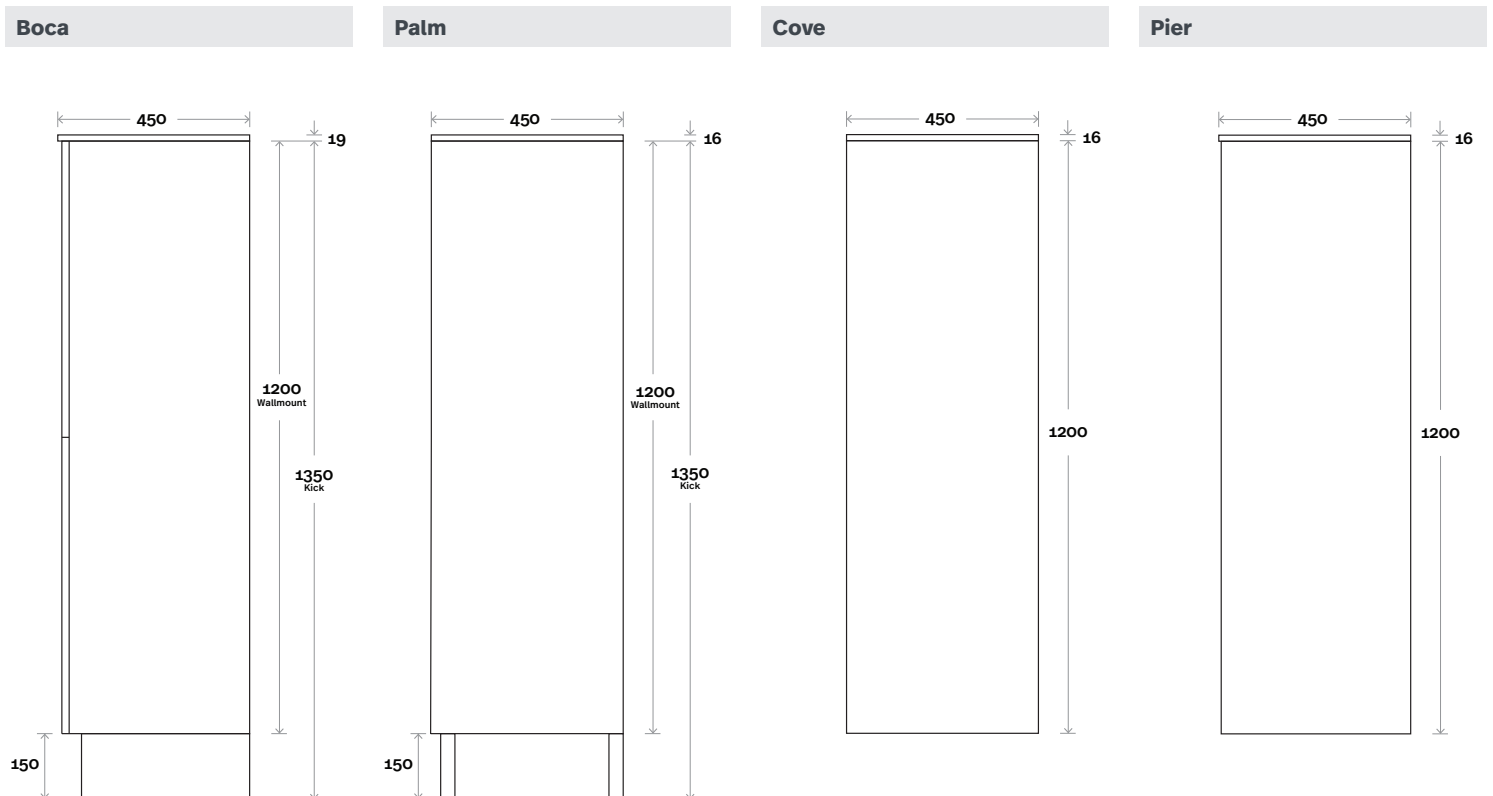

# Coastal Tallboy

Coastal Tallboy Collection - Double door only

**Note:**

• Not all handles available on all cabinet finishes - check availability with your retailer

• Available Left or Right hand hinge

## Configuration

## Side Profile

All measurements are in 'mm' and are approximate and to be used as a guide only. Installation preparations are not recommended without product onsite.