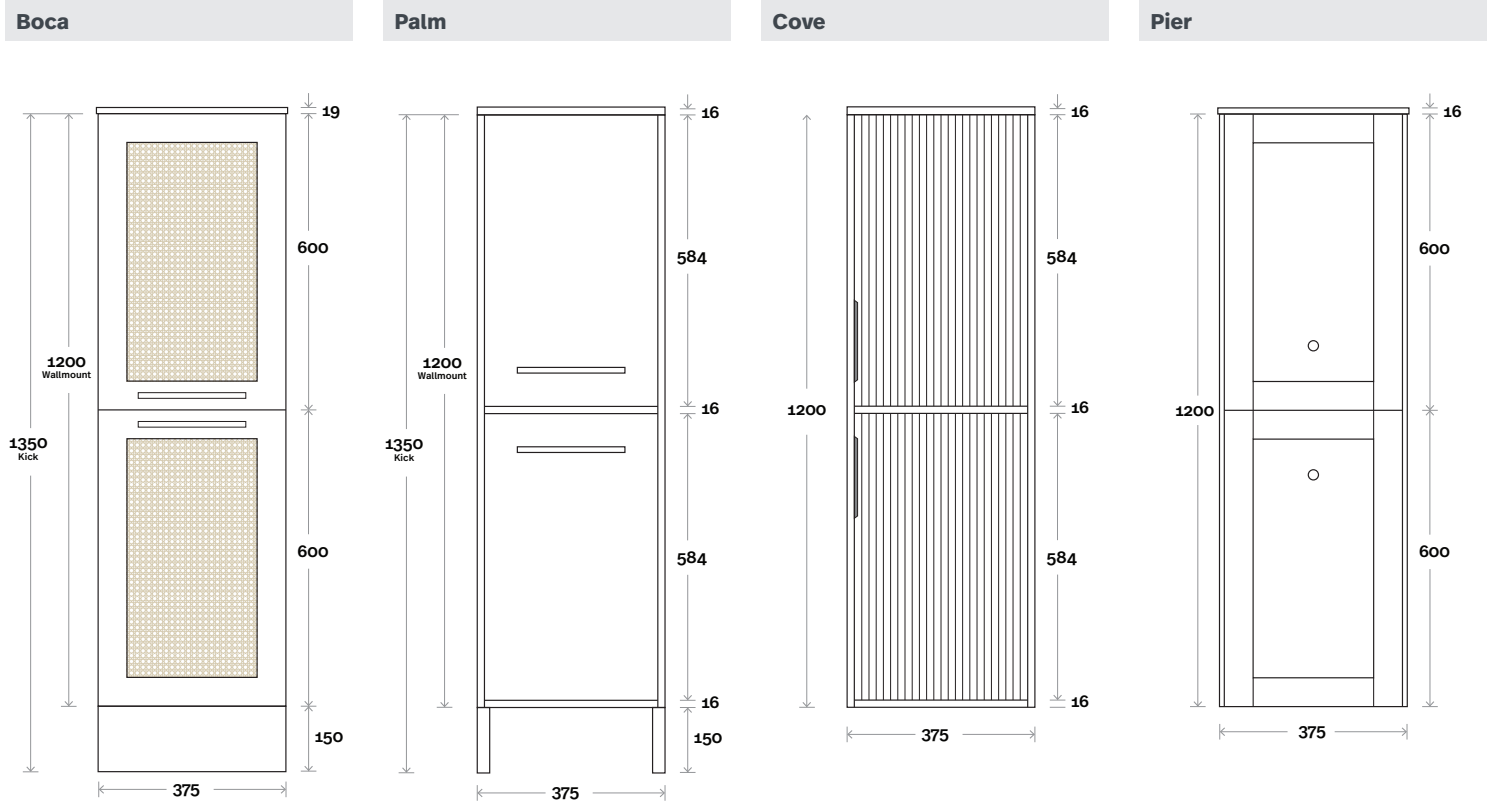

# Coastal Tallboy

Coastal Tallboy Collection - Double door only

**Note:**

• Not all handles available on all cabinet finishes - check availability with your retailer

• Available Left or Right hand hinge

## Configuration

## Side Profile

All measurements are in 'mm' and are approximate and to be used as a guide only. Installation preparations are not recommended without product onsite.