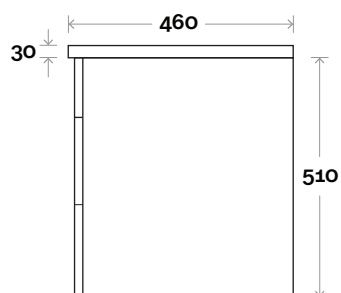

MARQUIS

Myall

Myall 1 750mm centre basin

Top Thickness
Myall Ceramic Top: 30mm

Note:
• Myall waste centre: 375mm

 Plumbing allowance

Plumbing

Configuration

Kick

Legs

Wallmount

MARQUIS

Myall

Myall 2 900mm centre basin

Top Thickness
Myall Ceramic Top: 30mm

Note:
• Myall waste centre: 450mm

 Plumbing allowance

Plumbing

Configuration

Kick

Legs

Wallmount

MARQUIS

Myall

Myall 3 1200mm centre basin

Top Thickness
Myall Ceramic Top: 30mm

Note:
• Myall waste centre: 600mm

 Plumbing allowance

Plumbing

Configuration

Kick

Legs