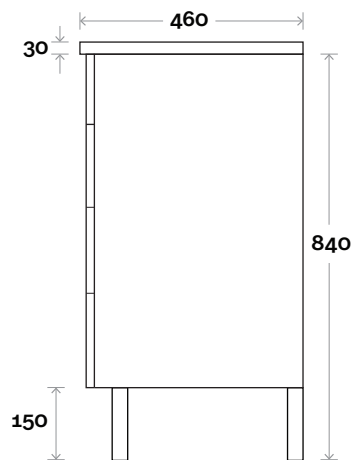

MARQUIS

Myall

Myall 1 750mm centre basin

Top Thickness
Myall Ceramic Top: 30mm

Note:
• Myall waste centre: 375mm

 Plumbing allowance

Plumbing

Configuration

Kick

Legs

Wallmount

MARQUIS

Myall

Myall 2 900mm centre basin

Top Thickness
Myall Ceramic Top: 30mm

Note:
• Myall waste centre: 450mm

 Plumbing allowance

Plumbing

Configuration

Kick

Legs

Wallmount

MARQUIS

Myall

Myall 3 1200mm centre basin

Top Thickness
Myall Ceramic Top: 30mm

Note:
• Myall waste centre: 600mm

 Plumbing allowance

Plumbing

Configuration

Kick

Legs