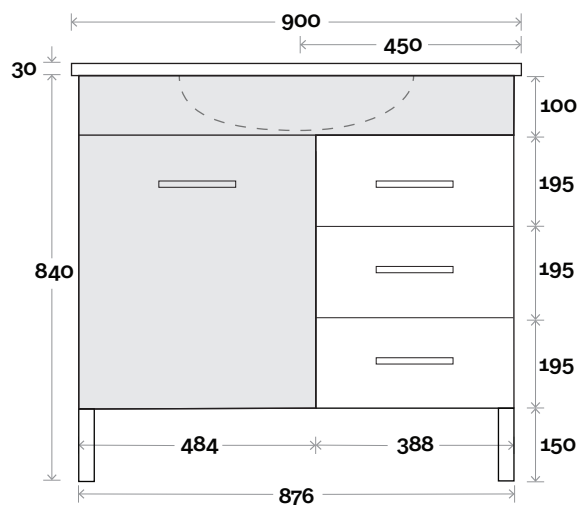

Kick

Legs

Wallmount

MARQUIS

Myall

Myall 2 900mm centre basin

Top Thickness
Myall Ceramic Top: 30mm

Note:
• Myall waste centre: 450mm

 Plumbing allowance

Plumbing

Configuration

Kick

Legs

Wallmount

MARQUIS

Myall

Myall 3 1200mm centre basin

Top Thickness
Myall Ceramic Top: 30mm

Note:
• Myall waste centre: 600mm

 Plumbing allowance

Plumbing

Configuration

Kick

Legs