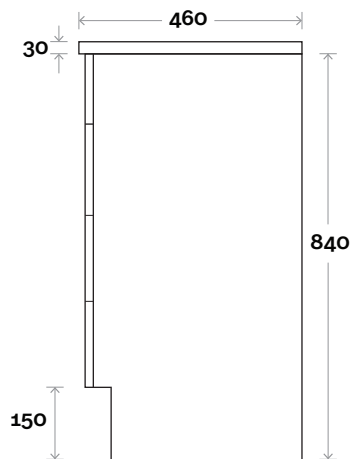

MARQUIS

Myall

Myall 1 750mm centre basin

Top Thickness
Myall Ceramic Top: 30mm

Note:
• Myall waste centre: 375mm

 Plumbing allowance

Plumbing

Configuration

Kick

Legs

Wallmount

MARQUIS

Myall

Myall 2 900mm centre basin

Top Thickness
Myall Ceramic Top: 30mm

Note:
• Myall waste centre: 450mm

Myall 3 1200mm centre basin

Top Thickness
Myall Ceramic Top: 30mm

Note:
• Myall waste centre: 600mm

 Plumbing allowance

Plumbing

Configuration

Kick

Legs