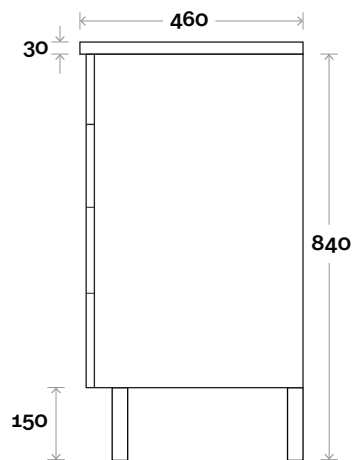

MARQUIS

Myall

Myall 1 750mm centre basin

Top Thickness
Myall Ceramic Top: 30mm

Note:
• Myall waste centre: 375mm

 Plumbing allowance

Plumbing

Configuration

Kick

Legs

Wallmount

MARQUIS

Myall

Myall 2 900mm centre basin

Top Thickness
Myall Ceramic Top: 30mm

Note:
• Myall waste centre: 450mm

Myall 3 1200mm centre basin

Top Thickness
Myall Ceramic Top: 30mm

Note:
• Myall waste centre: 600mm

 Plumbing allowance

Plumbing

Configuration

Kick

Legs