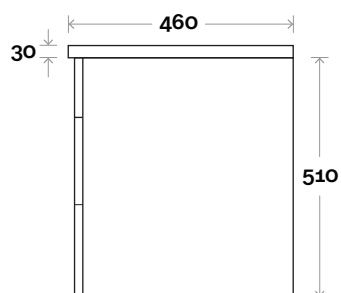

MARQUIS

Myall

Myall 1 750mm centre basin

Top Thickness
Myall Ceramic Top: 30mm

Note:
• Myall waste centre: 375mm

 Plumbing allowance

Plumbing

Configuration

Kick

Legs

Wallmount

MARQUIS

Myall

Myall 2 900mm centre basin

Top Thickness
Myall Ceramic Top: 30mm

Note:
• Myall waste centre: 450mm

Myall 3 1200mm centre basin

Top Thickness
Myall Ceramic Top: 30mm

Note:
• Myall waste centre: 600mm

 Plumbing allowance

Plumbing

Configuration

Kick

Legs