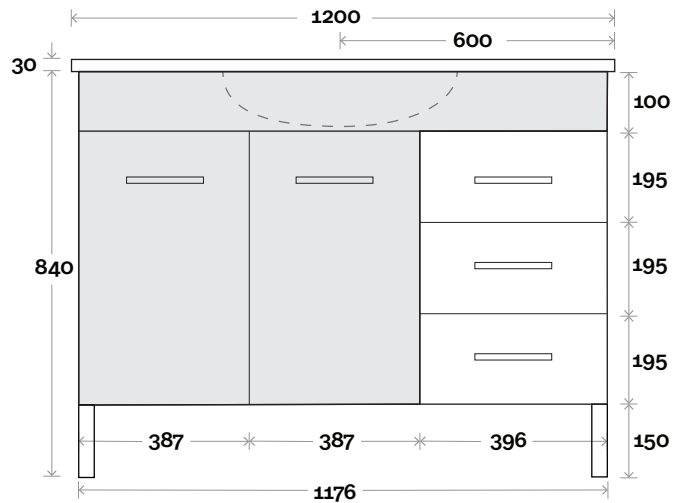

Myall 3 1200mm centre basin

Top Thickness
Myall Ceramic Top: 30mm

Note:
• Myall waste centre: 600mm

 Plumbing allowance

Plumbing

Configuration

Kick

Legs