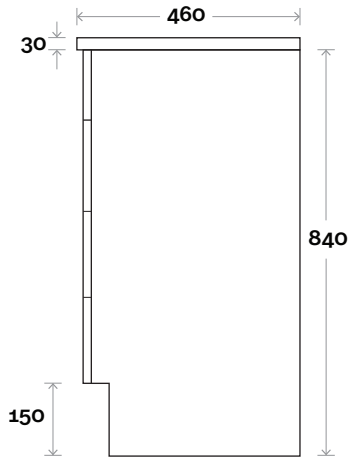

MARQUIS

Myall

Myall 1 750mm centre basin

Top Thickness
Myall Ceramic Top: 30mm

Note:
• Myall waste centre: 375mm

 Plumbing allowance

Plumbing

Configuration

Kick

Legs

Wallmount

MARQUIS

Myall

Myall 2 900mm centre basin

Top Thickness
Myall Ceramic Top: 30mm

Note:
• Myall waste centre: 450mm

Myall 3 1200mm centre basin

Top Thickness
Myall Ceramic Top: 30mm

Note:
• Myall waste centre: 600mm

 Plumbing allowance

Plumbing

Configuration

Kick

Legs