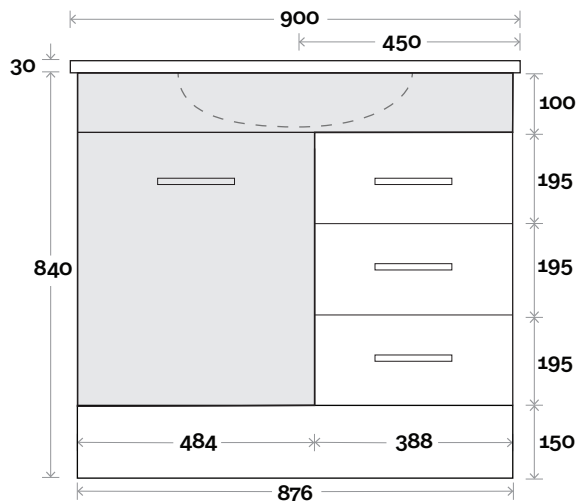

MARQUIS

Myall

Myall 2 900mm centre basin

Top Thickness
Myall Ceramic Top: 30mm

Note:
• Myall waste centre: 450mm

Plumbing allowance

Plumbing

Configuration

Kick