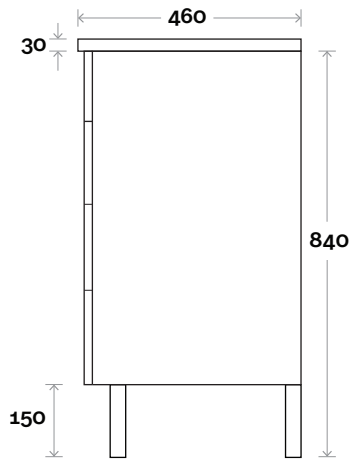

MARQUIS

Myall

Myall 1 750mm centre basin

Top Thickness
Myall Ceramic Top: 30mm

Note:
• Myall waste centre: 375mm

 Plumbing allowance

Plumbing

Configuration

Kick

Legs

Wallmount

MARQUIS

Myall

Myall 2 900mm centre basin

Top Thickness
Myall Ceramic Top: 30mm

Note:
• Myall waste centre: 450mm

Myall 3 1200mm centre basin

Top Thickness
Myall Ceramic Top: 30mm

Note:
• Myall waste centre: 600mm

 Plumbing allowance

Plumbing

Configuration

Kick

Legs