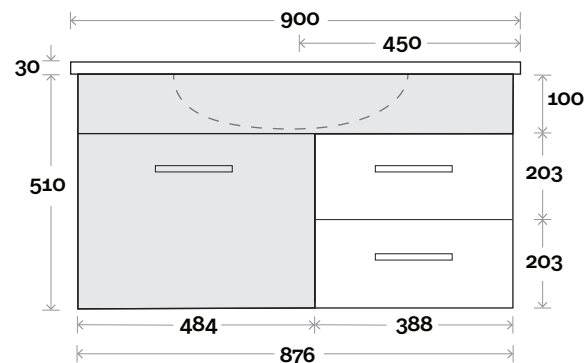

MARQUIS

Myall

Myall 1 750mm centre basin

Top Thickness
Myall Ceramic Top: 30mm

Note:
• Myall waste centre: 375mm

 Plumbing allowance

Plumbing

Configuration

Kick

Legs

Wallmount

MARQUIS

Myall

Myall 2 900mm centre basin

Top Thickness
Myall Ceramic Top: 30mm

Note:
• Myall waste centre: 450mm

 Plumbing allowance

Plumbing

Configuration

Kick

Legs

Wallmount

MARQUIS

Myall

Myall 3 1200mm centre basin

Top Thickness
Myall Ceramic Top: 30mm

Note:
• Myall waste centre: 600mm

 Plumbing allowance

Plumbing

Configuration

Kick

Legs