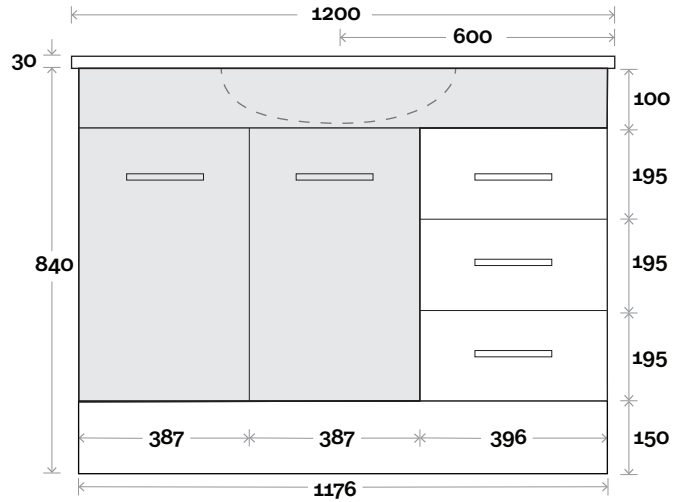

Kick

Legs

Wallmount

MARQUIS

Myall

Myall 2 900mm centre basin

Top Thickness
Myall Ceramic Top: 30mm

Note:
• Myall waste centre: 450mm

Myall 3 1200mm centre basin

Top Thickness
Myall Ceramic Top: 30mm

Note:
• Myall waste centre: 600mm

 Plumbing allowance

Plumbing

Configuration

Kick

Legs