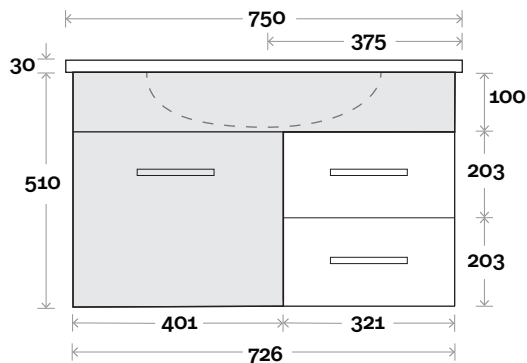

MARQUIS

Myall

Myall 1 750mm centre basin

Top Thickness
Myall Ceramic Top: 30mm

Note:
• Myall waste centre: 375mm

 Plumbing allowance

Plumbing

Configuration

Kick

Legs

Wallmount

MARQUIS

Myall

Myall 2 900mm centre basin

Top Thickness
Myall Ceramic Top: 30mm

Note:
• Myall waste centre: 450mm

Myall 3 1200mm centre basin

Top Thickness
Myall Ceramic Top: 30mm

Note:
• Myall waste centre: 600mm

 Plumbing allowance

Plumbing

Configuration

Kick

Legs