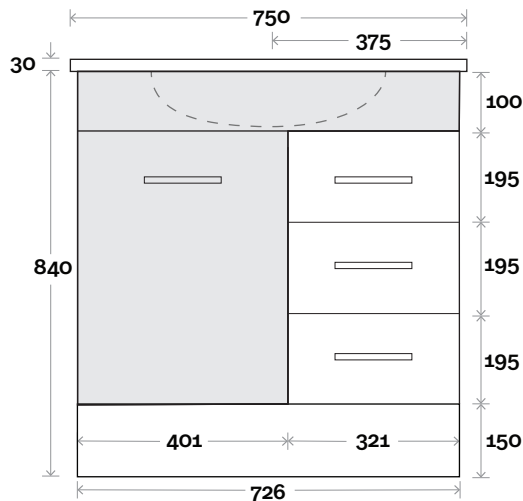

MARQUIS

Myall

Myall 1 750mm centre basin

Top Thickness
Myall Ceramic Top: 30mm

Note:
• Myall waste centre: 375mm

 Plumbing allowance

Plumbing

Configuration

Kick

Legs

Wallmount

MARQUIS

Myall

Myall 2 900mm centre basin

Top Thickness
Myall Ceramic Top: 30mm

Note:
• Myall waste centre: 450mm

Myall 3 1200mm centre basin

Top Thickness
Myall Ceramic Top: 30mm

Note:
• Myall waste centre: 600mm

 Plumbing allowance

Plumbing

Configuration

Kick

Legs