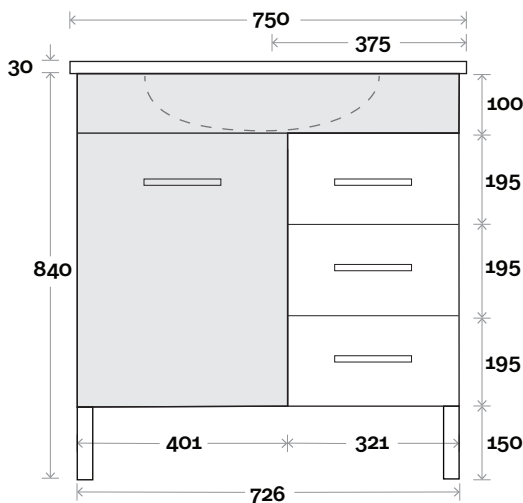

MARQUIS

Myall

Myall 1 750mm centre basin

Top Thickness
Myall Ceramic Top: 30mm

Note:
• Myall waste centre: 375mm

 Plumbing allowance

Plumbing

Configuration

Kick

Legs

Wallmount

MARQUIS

Myall

Myall 2 900mm centre basin

Top Thickness
Myall Ceramic Top: 30mm

Note:
• Myall waste centre: 450mm

Myall 3 1200mm centre basin

Top Thickness
Myall Ceramic Top: 30mm

Note:
• Myall waste centre: 600mm

 Plumbing allowance

Plumbing

Configuration

Kick

Legs