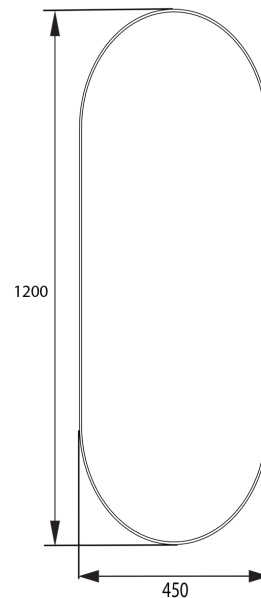

To clean this mirror, wipe it with a soft microfiber cloth or a lint free cloth that has been rinsed in warm water and wrung out well, then rub the mirror gently with a soft dry cloth.

PLEASE do not use glass or window cleaner, or other cleaners with chemical agents. These may damage the silver coating and brown marks can result.

Please confirm all particulars with your sales consultant or refer to our website for more information prior to purchase.