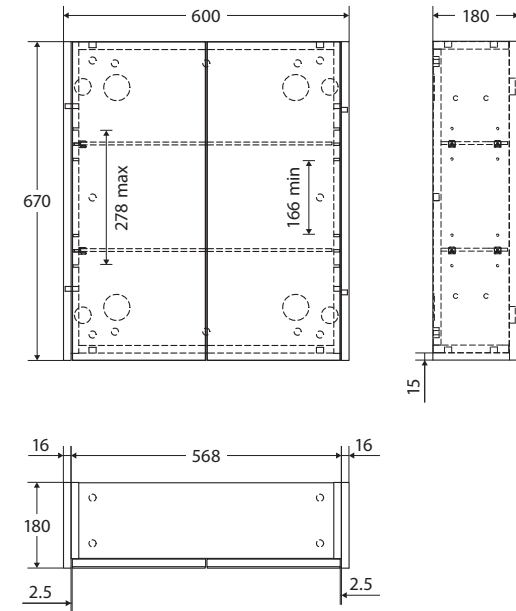

Mirror Cabinet WITH SIDE PANELS, 600MM

Features

- Designed to match our universal vanity cabinets
- 5mm thick, pencil edge glass mirrors
- Soft-close doors
- Two internal tempered glass shelves (adjustable)
- White interior
- Made from E1 MDF board
- Strong 16mm backing board
- Includes 4 mounting brackets

While we aim to ensure specifications are correct at the time of publication, Fienza reserves the right to make modifications without prior notice. Physical colour may vary from image shown. All measurements are shown in millimetres. Always use physical product measurements for mark-ups and roughing-in as the technical drawing may differ from actual product received.